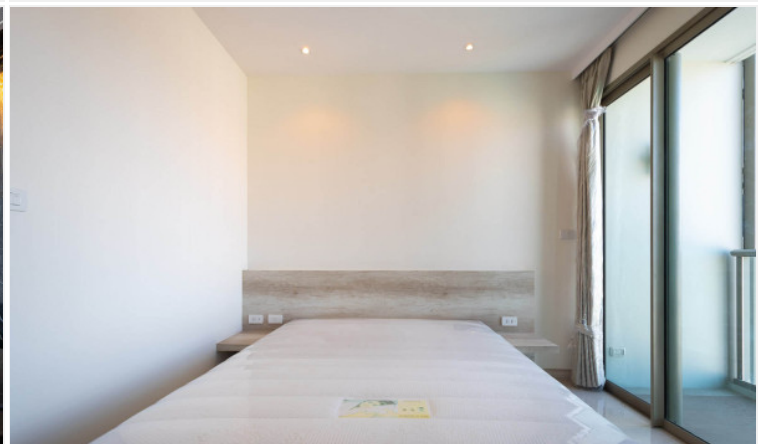

Riviera Monaco - Studio City View (10th floor)

Pattaya, Na Jomtien, Thailand
Reference: 12427

฿1,942,500

1 Bedrooms

1 Bathrooms

Condo

Property Description

The most luxurious high-rise condominium of the Riviera project is located in the Na Jomtien area. This room is a fully furnished studio of 23.7 sqm. with a nice view of Pattaya City. It is well-presented the infinity sky pool on the 21st floor with a 360-degree panoramic view. Full facilities are offered including multi-level vast swimming pools, a children's pool, sundeck, kid's club, tennis court, fitness, and games rooms.

Photo Gallery

Property Details

- **Property Type:** Condo
- **Location:** Pattaya, Na Jomtien, Thailand
- **Internal Area:** 23.7m²
- **Land Area:** 4912m²
- **Price:** **฿1,942,500**
- **Bedrooms:** 1
- **Bathrooms:** 1