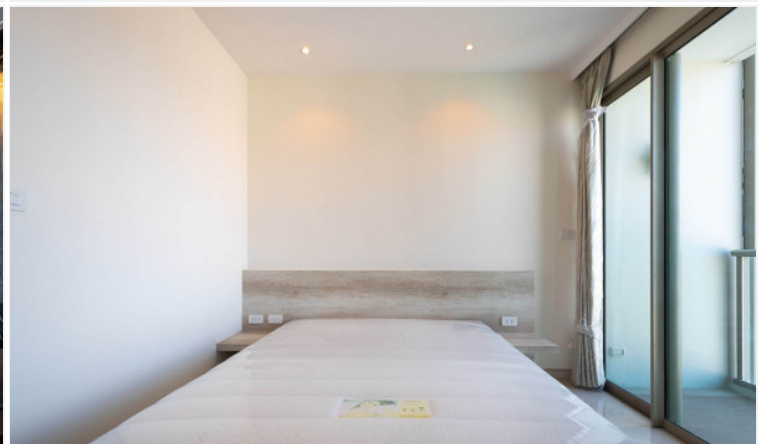

Riviera Monaco - Studio City View (10th floor)

Pattaya, Na Jomtien, Thailand
Reference: 12427

฿1,942,500

1 Bedrooms

1 Bathrooms

Condo

Property Description

The most luxurious high-rise condominium of the Riviera project is located in the Na Jomtien area. This room is a fully furnished studio of 23.7 sqm. with a nice view of Pattaya City. It is well-presented the infinity sky pool on the 21st floor with a 360-degree panoramic view. Full facilities are offered including multi-level vast swimming pools, a children's pool, sundeck, kid's club, tennis court, fitness, and games rooms.

Photo Gallery

Property Details

- **Property Type:** Condo
- **Location:** Pattaya, Na Jomtien, Thailand
- **Internal Area:** 23.7m²
- **Land Area:** 4912m²
- **Price:** ฿1,942,500
- **Bedrooms:** 1
- **Bathrooms:** 1