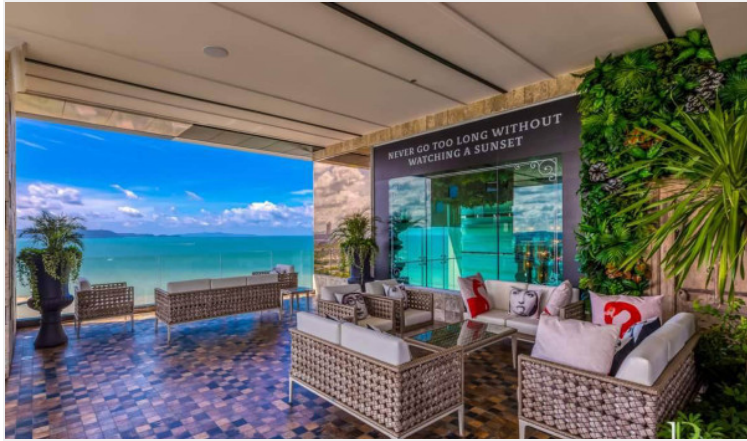

Property Description

The most luxurious high-rise condominium of the Riviera project is located in the Na Jomtien area. This room is a fully furnished studio of 23.7 sqm. with a nice view of Pattaya City. It is well-presented the infinity sky pool on the 21st floor with a 360-degree panoramic view. Full facilities are offered including multi-level vast swimming pools, a children's pool, sundeck, kid's club, tennis court, fitness, and games rooms.

Photo Gallery