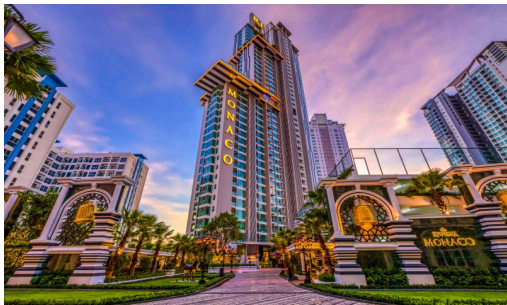

Riviera Monaco - Studio 1 Bathroom With City View (29th Floor)

Pattaya, Na Jomtien, Thailand

Reference: 18781

฿2,695,000

1 Bedrooms

1 Bathrooms

Condo

Property Description

The most luxurious high-rise condominium of the Riviera project is located in the Na Jomtien area. This room is a fully furnished unit of 27 sqm. with a beautiful City View, Studio, 1 bathroom, living area with a dining table, a kitchen, and washing machine. It is well-presented the infinity sky pool on the 21st floor with a 360-degree panoramic view. Full facilities are offered including multi-level vast swimming pools, a children's pool, sundeck, kid's club, tennis court, fitness, and games rooms.