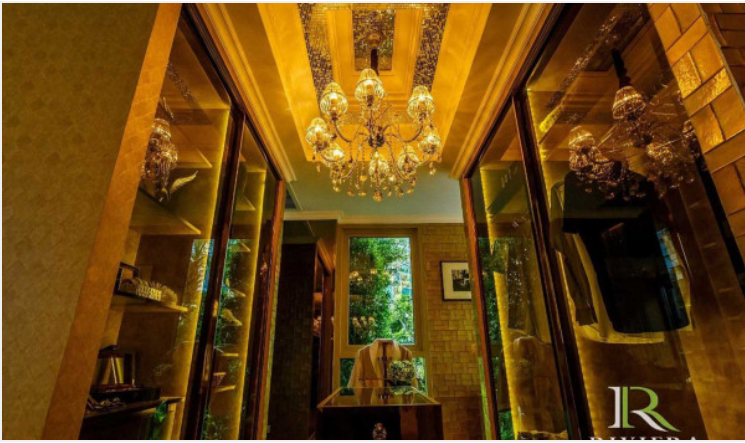

# Property Description

---

The most luxurious high-rise condominium of the Riviera project which is located in Na Jomtien area, fully furnished 1 Bed 1 Bath 68 sq.m. with a private jacuzzi, enjoy the beautiful Jomtien beach view. It's well-presented the infinity sky pool on the 21st floor with a 360-degree panoramic view. Full facilities are offered including multi-level vast swimming pools, a children's pool, sundeck, kid's club, tennis court, fitness, games rooms.

# Photo Gallery

---