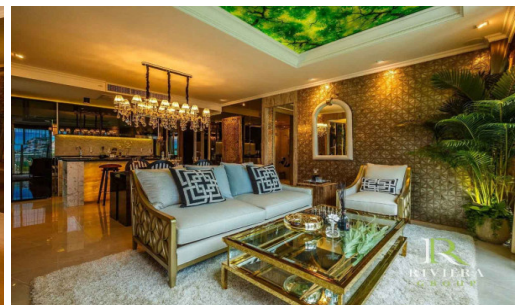

Riviera Monaco - 2 Bed 2 Bath Sea View

Type B3-J

Pattaya, Nong Prue, Thailand

Reference: 5154

฿6,770,000

2 Bedrooms

2 Bathrooms

Condo