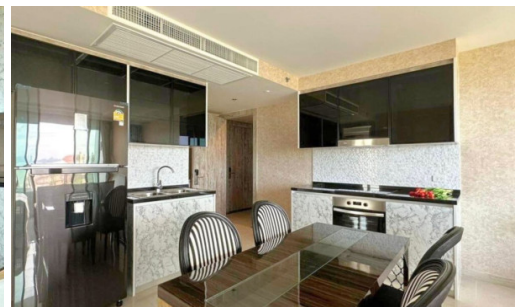

Riviera Monaco - 2 Bed 2 Bath (8th Floor)

Pattaya, Na Jomtien, Thailand

Reference: 24722

฿7,690,000

Condo