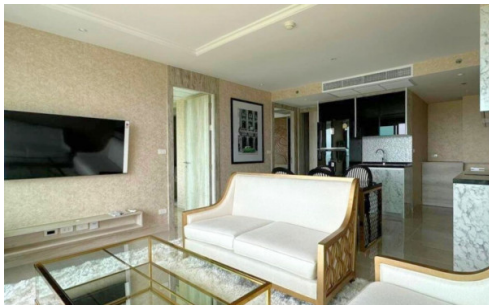

2 Bathrooms