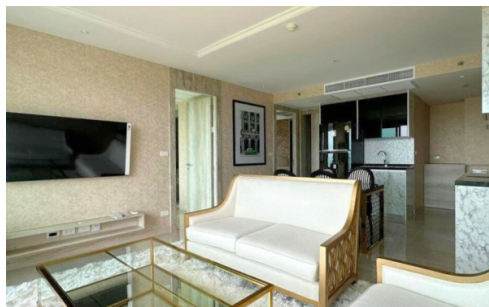

2 Bathrooms