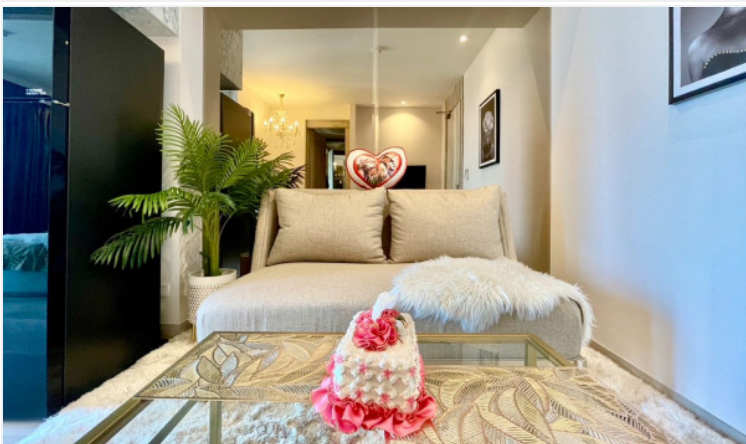

Riviera Monaco - 1 Bedroom 1 Bathroom City View (26th floor)

Pattaya, Na Jomtien, Thailand
Reference: 19322

฿3,700,000

1 Bedrooms

1 Bathrooms

Condo

Property Description

The most luxurious high-rise condominium of the Riviera project is located in the Na Jomtien area. This room is a fully furnished unit of 30 sqm. with a beautiful City View, 1 bedroom, 1 bathroom, living area with a dining table, a kitchen, and washing machine. It is well-presented the infinity sky pool on the 21st floor with a 360-degree panoramic view. Full facilities are offered including multi-level vast swimming pools, a children's pool, sundeck, kid's club, tennis court, fitness, and games rooms.

Photo Gallery

Property Details

- **Property Type:** Condo
- **Location:** Pattaya, Na Jomtien, Thailand
- **Internal Area:** 30m²
- **Land Area:** 0m²
- **Price:** ฿3,700,000
- **Bedrooms:** 1
- **Bathrooms:** 1