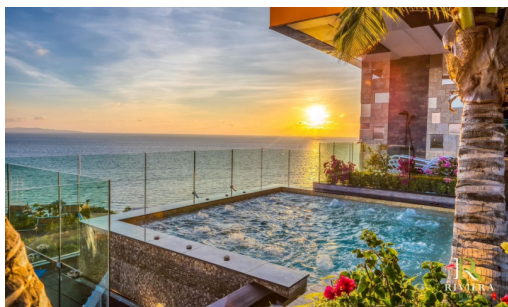

Riviera Monaco - 1 Bedroom 1 Bathroom City View (26th floor)

Pattaya, Na Jomtien, Thailand

Reference: 19322

฿15,000 per month

1 Bedrooms