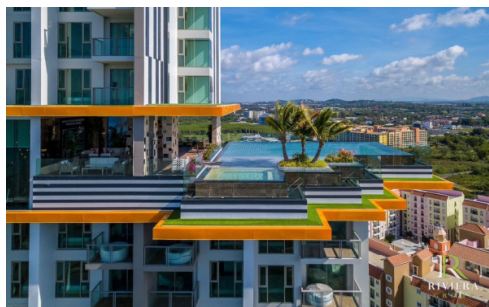

Riviera Monaco - 1 Bedroom 1 Bathroom City View (26th floor)

Pattaya, Na Jomtien, Thailand

Reference: 19322

฿15,000 per month

1 Bathrooms