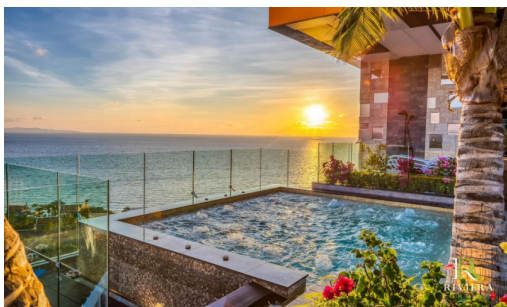

Riviera Monaco - 1 Bedroom 1 Bathroom City View (26th floor)

Pattaya, Na Jomtien, Thailand

Reference: 19322

฿15,000 per month

1 Bedrooms