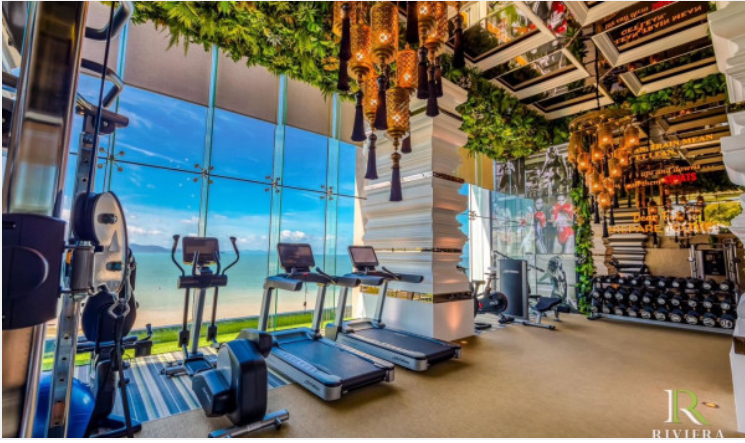

# Property Description

The most luxurious high-rise condominium of the Riviera project is located in the Na Jomtien area. This room is a fully furnished unit of 30 sqm. with a beautiful City View, 1 bedroom, 1 bathroom, living area with a dining table, a kitchen, and washing machine. It is well-presented the infinity sky pool on the 21st floor with a 360-degree panoramic view. Full facilities are offered including multi-level vast swimming pools, a children's pool, sundeck, kid's club, tennis court, fitness, and games rooms.

# Photo Gallery

## Property Features

---

- Security
- Gym
- Jacuzzi
- Swimming Pool
- Air Conditioning
- Balcony
- Car Park
- Electricity
- Internet
- Alarm
- Children's Area
- Lift
- Office
- Equipped Kitchen