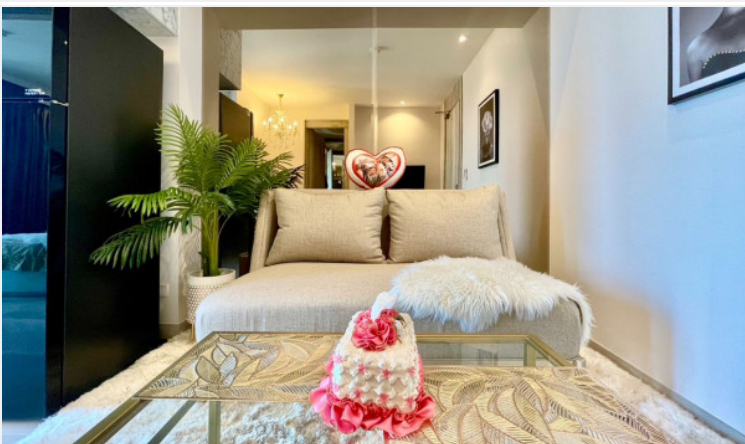

# Property Description

The most luxurious high-rise condominium of the Riviera project is located in the Na Jomtien area. This room is a fully furnished unit of 30 sqm. with a beautiful City View, 1 bedroom, 1 bathroom, living area with a dining table, a kitchen, and washing machine. It is well-presented the infinity sky pool on the 21st floor with a 360-degree panoramic view. Full facilities are offered including multi-level vast swimming pools, a children's pool, sundeck, kid's club, tennis court, fitness, and games rooms.

# Photo Gallery