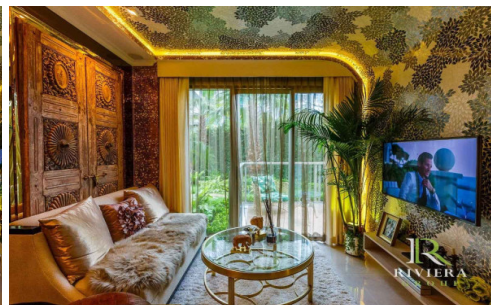

Riviera Monaco - 1 Bed 1 Bath Sea View

Pattaya, Nong Prue, Thailand

Reference: 5148

฿3,200,000

1 Bathrooms