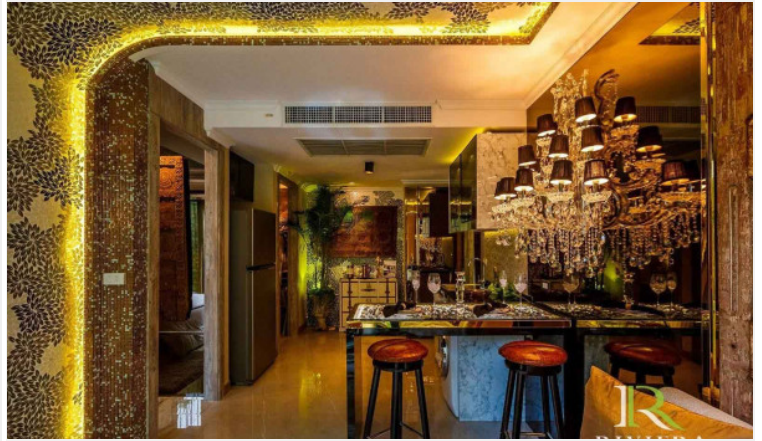

Property Description

The most luxurious high-rise condominium of the Riviera project which is located in Na Jomtien area, fully furnished 1 Bed 1 Bath 42 sq.m., enjoy the beautiful Jomtien beach view. It's well-presented the infinity sky pool on the 21st floor with a 360-degree panoramic view. Full facilities are offered including multi-level vast swimming pools, a children's pool, sundeck, kid's club, tennis court, fitness, games rooms.

Photo Gallery