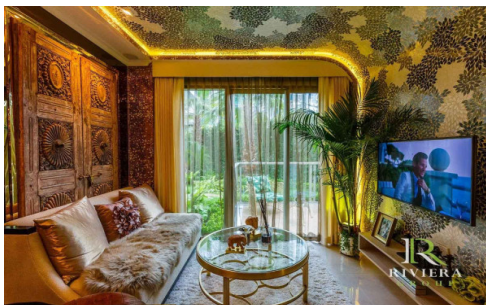

1 Bathrooms