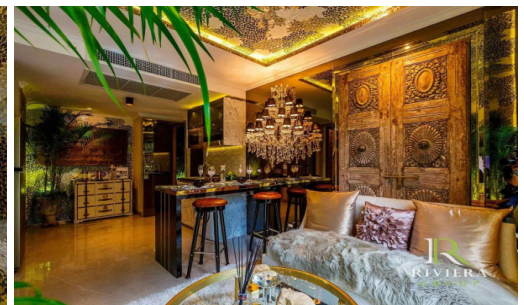

Riviera Monaco - 1 Bed 1 Bath Sea View

Pattaya, Nong Prue, Thailand

Reference: 5148

฿3,200,000

Condo