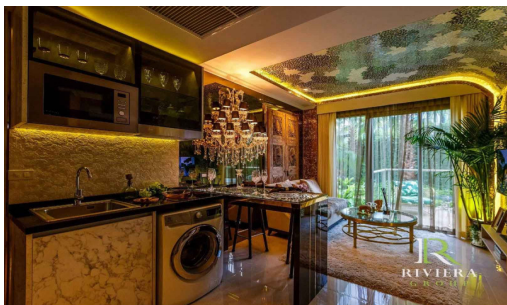

Riviera Monaco - 1 Bed 1 Bath Sea View

Pattaya, Nong Prue, Thailand

Reference: 5148

฿3,200,000

1 Bedrooms