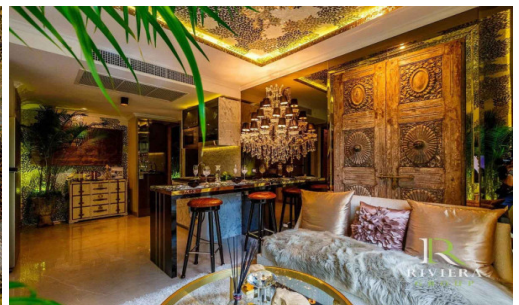

Riviera Monaco - 1 Bed 1 Bath Sea View

Pattaya, Nong Prue, Thailand

Reference: 5148

฿3,200,000

Condo