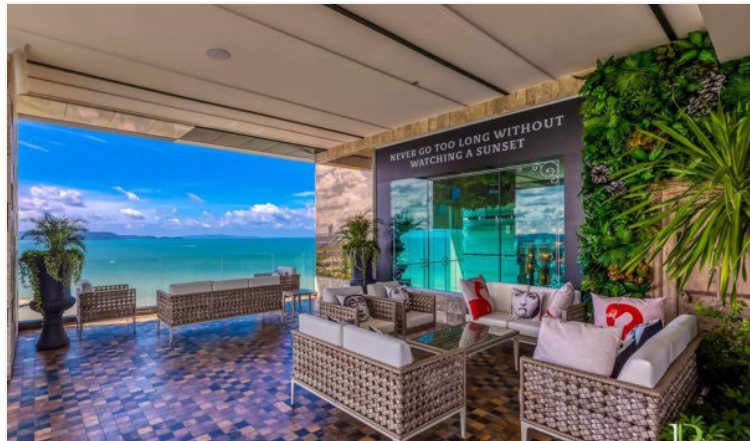

Property Description

The most luxurious high-rise condominium of the Riviera project is located in the Na Jomtien area. This room is a fully furnished unit of 51 sqm., containing 1 bedroom, 1 bathroom, a living area with a dining table, and a kitchen. This is a unique corner unit where you can enjoy both a beautiful sea view and a nice city view. It is well-presented the infinity sky pool on the 21st floor with a 360-degree panoramic view. Full facilities are offered including multi-level vast swimming pools, a children's pool, sundeck, kid's club, tennis court, fitness, and games rooms.

Photo Gallery