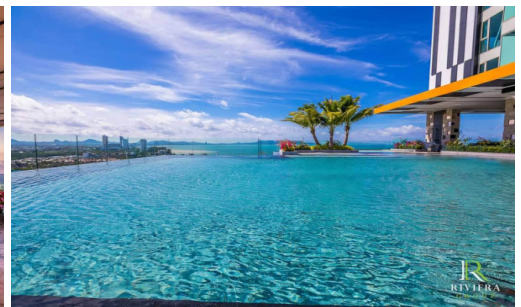

Riviera Monaco - 1 Bed 1 Bath Sea View (32nd floor)

Pattaya, Nong Prue, Thailand

Reference: 14160

฿7,140,000

1 Bedrooms

1 Bathrooms

Condo