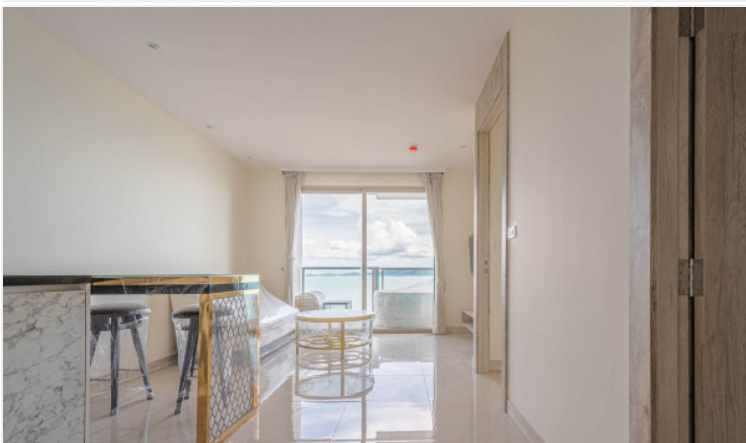

Riviera Monaco - 1 Bed 1 Bath Sea View (29th floor)

Pattaya, Na Jomtien, Thailand
Reference: 12800

฿7,129,289

1 Bedrooms

1 Bathrooms

Condo

Property Description

The most luxurious high-rise condominium of the Riviera project is located in the Na Jomtien area. This room is a fully furnished unit of 39.5 sqm. with a beautiful Sea View, containing 1 bedroom, 1 bathroom, a living area with a dining table, a kitchen, and a private jacuzzi on the balcony. It is well-presented the infinity sky pool on the 21st floor with a 360-degree panoramic view. Full facilities are offered including multi-level vast swimming pools, a children's pool, sundeck, kid's club, tennis court, fitness, and games rooms.

Photo Gallery

Property Details

- **Property Type:** Condo
- **Location:** Pattaya, Na Jomtien, Thailand
- **Internal Area:** 49m²
- **Land Area:** 4912m²
- **Price:** ฿7,129,289
- **Bedrooms:** 1
- **Bathrooms:** 1