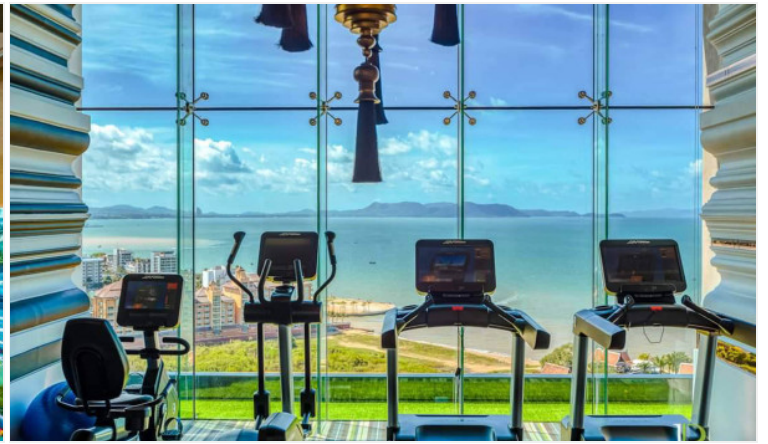

# Property Description

---

The most luxurious high-rise condominium of the Riviera project is located in the Na Jomtien area. This room is a fully furnished unit of 39.5 sqm. with a beautiful Sea View, containing 1 bedroom, 1 bathroom, a living area with a dining table, a kitchen, and a private jacuzzi on the balcony. It is well-presented the infinity sky pool on the 21st floor with a 360-degree panoramic view. Full facilities are offered including multi-level vast swimming pools, a children's pool, sundeck, kid's club, tennis court, fitness, and games rooms.

# Photo Gallery

---