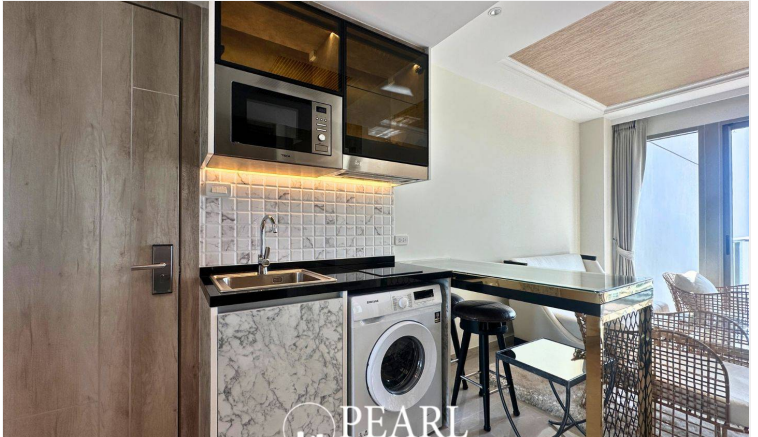

The most luxurious high-rise condominium of the Riviera project is located in the Na Jomtien area. This 1 bedroom and 1 bathroom unit situated on the 22nd floor offering 42 sqm. of living space with a beautiful sea view, a living area with a dining table and European kitchen. It is well-presented the infinity sky pool on the 21st floor with a 360-degree panoramic view. Full facilities are offered including multi-level vast swimming pools, a children's pool, sundeck, kid's club, tennis court, fitness, and games rooms.

Photo Gallery

Property Details

- **Property Type:** Condo
- **Location:** Pattaya, Nong Prue, Thailand
- **Internal Area:** 42m²
- **Land Area:** 42m²
- **Price:** ฿30,000 per month
- **Bedrooms:** 1
- **Bathrooms:** 1