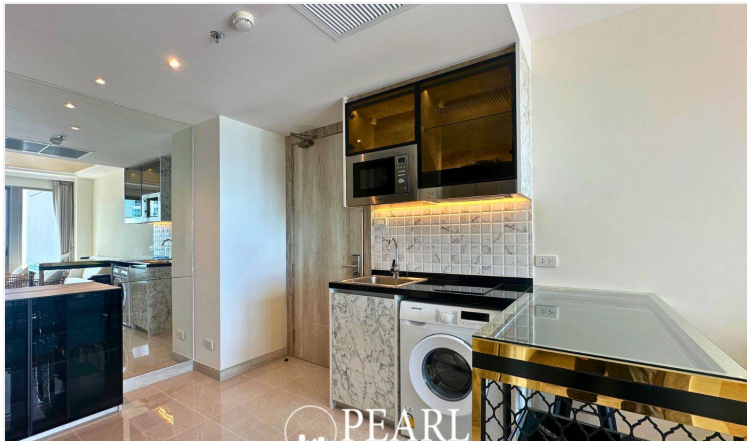

Riviera Monaco - 1 Bed 1 Bath Sea View (22nd Floor)

Pattaya, Nong Prue, Thailand

Reference: 3553

฿30,000 per month

1 Bedrooms

1 Bathrooms

Condo

Property Description

The most luxurious high-rise condominium of the Riviera project is located in the Na Jomtien area. This 1 bedroom and 1 bathroom unit situated on the 22nd floor offering 42 sqm. of living space with a beautiful sea view, a living area with a dining table and European kitchen. It is well-presented the infinity sky pool on the 21st floor with a 360-degree panoramic view. Full facilities are offered including multi-level vast swimming pools, a children's pool, sundeck, kid's club, tennis court, fitness, and games rooms.

Photo Gallery

Property Details

- **Property Type:** Condo
- **Location:** Pattaya, Nong Prue, Thailand
- **Internal Area:** 42m²
- **Price:** ฿30,000 per month
- **Bedrooms:** 1
- **Bathrooms:** 1

Location