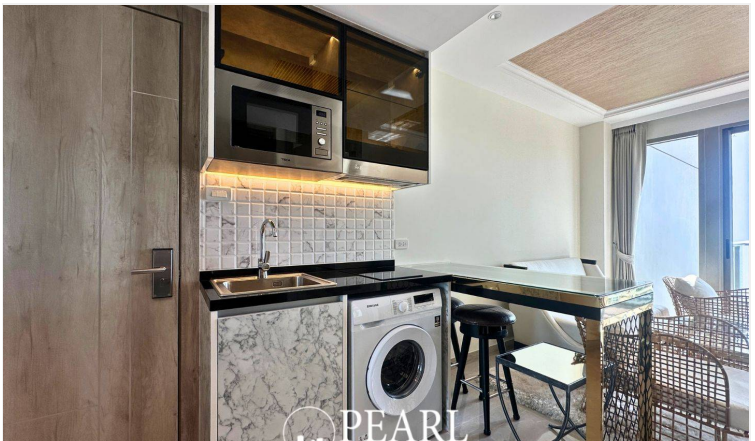

The most luxurious high-rise condominium of the Riviera project is located in the Na Jomtien area. This 1 bedroom and 1 bathroom unit situated on the 22nd floor offering 42 sqm. of living space with a beautiful sea view, a living area with a dining table and European kitchen. It is well-presented the infinity sky pool on the 21st floor with a 360-degree panoramic view. Full facilities are offered including multi-level vast swimming pools, a children's pool, sundeck, kid's club, tennis court, fitness, and games rooms.

Photo Gallery

Property Details

- **Property Type:** Condo
- **Location:** Pattaya, Nong Prue, Thailand
- **Internal Area:** 42m²
- **Price:** ฿30,000 per month
- **Bedrooms:** 1
- **Bathrooms:** 1

Location