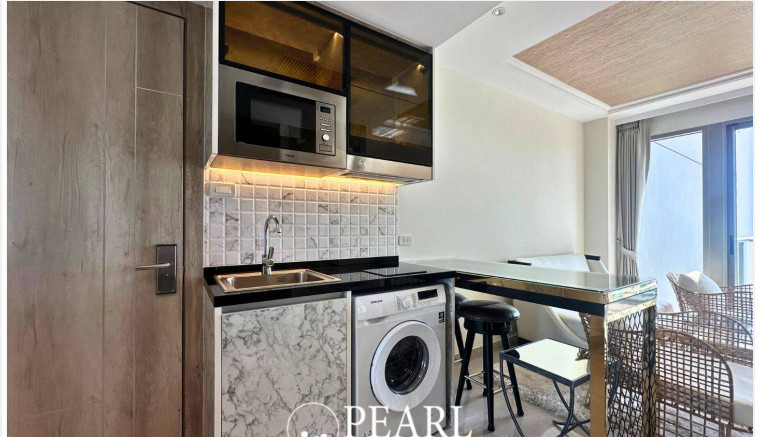

The most luxurious high-rise condominium of the Riviera project is located in the Na Jomtien area. This 1 bedroom and 1 bathroom unit situated on the 22nd floor offering 42 sqm. of living space with a beautiful sea view, a living area with a dining table and European kitchen. It is well-presented the infinity sky pool on the 21st floor with a 360-degree panoramic view. Full facilities are offered including multi-level vast swimming pools, a children's pool, sundeck, kid's club, tennis court, fitness, and games rooms.

Photo Gallery

Property Details

- **Property Type:** Condo
- **Location:** Pattaya, Nong Prue, Thailand
- **Internal Area:** 42m²
- **Price:** ฿30,000 per month
- **Bedrooms:** 1
- **Bathrooms:** 1

Location