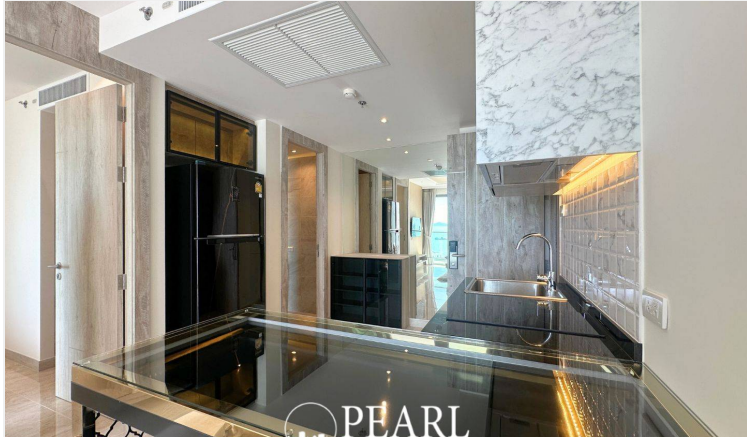

The most luxurious high-rise condominium of the Riviera project is located in the Na Jomtien area. This 1 bedroom and 1 bathroom unit situated on the 22nd floor offering 42 sqm. of living space with a beautiful sea view, a living area with a dining table and European kitchen. It is well-presented the infinity sky pool on the 21st floor with a 360-degree panoramic view. Full facilities are offered including multi-level vast swimming pools, a children's pool, sundeck, kid's club, tennis court, fitness, and games rooms.

Photo Gallery

Property Details

- **Property Type:** Condo
- **Location:** Pattaya, Nong Prue, Thailand
- **Internal Area:** 42m²
- **Price:** ฿30,000 per month
- **Bedrooms:** 1
- **Bathrooms:** 1

Location