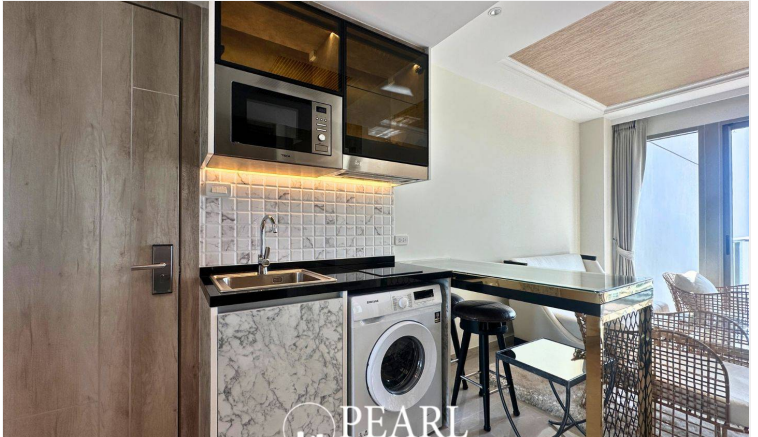

The most luxurious high-rise condominium of the Riviera project is located in the Na Jomtien area. This 1 bedroom and 1 bathroom unit situated on the 22nd floor offering 42 sqm. of living space with a beautiful sea view, a living area with a dining table and European kitchen. It is well-presented the infinity sky pool on the 21st floor with a 360-degree panoramic view. Full facilities are offered including multi-level vast swimming pools, a children's pool, sundeck, kid's club, tennis court, fitness, and games rooms.

Photo Gallery

Property Details

- **Property Type:** Condo
- **Location:** Pattaya, Nong Prue, Thailand
- **Internal Area:** 42m²
- **Price:** ฿30,000 per month
- **Bedrooms:** 1
- **Bathrooms:** 1

Location