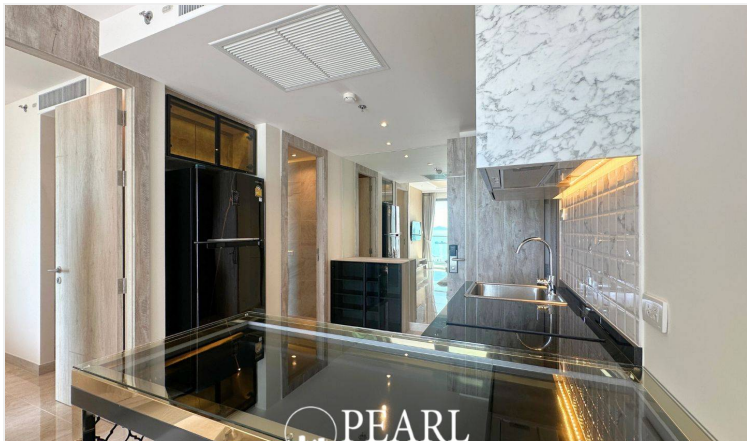

The most luxurious high-rise condominium of the Riviera project is located in the Na Jomtien area. This 1 bedroom and 1 bathroom unit situated on the 22nd floor offering 42 sqm. of living space with a beautiful sea view, a living area with a dining table and European kitchen. It is well-presented the infinity sky pool on the 21st floor with a 360-degree panoramic view. Full facilities are offered including multi-level vast swimming pools, a children's pool, sundeck, kid's club, tennis court, fitness, and games rooms.

Photo Gallery

Property Details

- **Property Type:** Condo
- **Location:** Pattaya, Nong Prue, Thailand
- **Internal Area:** 42m²
- **Price:** ฿30,000 per month
- **Bedrooms:** 1
- **Bathrooms:** 1

Location