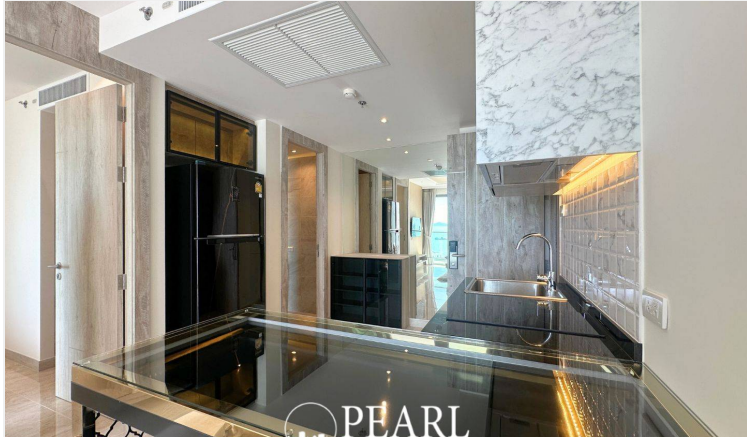

The most luxurious high-rise condominium of the Riviera project is located in the Na Jomtien area. This 1 bedroom and 1 bathroom unit situated on the 22nd floor offering 42 sqm. of living space with a beautiful sea view, a living area with a dining table and European kitchen. It is well-presented the infinity sky pool on the 21st floor with a 360-degree panoramic view. Full facilities are offered including multi-level vast swimming pools, a children's pool, sundeck, kid's club, tennis court, fitness, and games rooms.

Photo Gallery

Property Details

- **Property Type:** Condo
- **Location:** Pattaya, Nong Prue, Thailand
- **Internal Area:** 42m²
- **Land Area:** 42m²
- **Price:** ฿30,000 per month
- **Bedrooms:** 1
- **Bathrooms:** 1