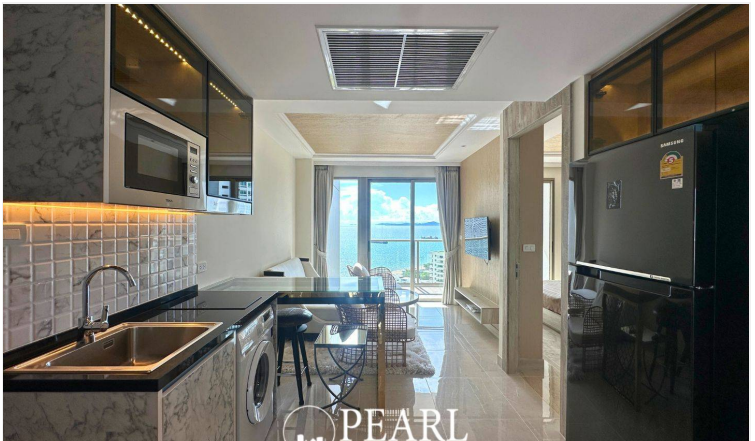

The most luxurious high-rise condominium of the Riviera project is located in the Na Jomtien area. This 1 bedroom and 1 bathroom unit situated on the 22nd floor offering 42 sqm. of living space with a beautiful sea view, a living area with a dining table and European kitchen. It is well-presented the infinity sky pool on the 21st floor with a 360-degree panoramic view. Full facilities are offered including multi-level vast swimming pools, a children's pool, sundeck, kid's club, tennis court, fitness, and games rooms.

Photo Gallery

Property Details

- **Property Type:** Condo
- **Location:** Pattaya, Nong Prue, Thailand
- **Internal Area:** 42m²
- **Price:** ฿30,000 per month
- **Bedrooms:** 1
- **Bathrooms:** 1

Location