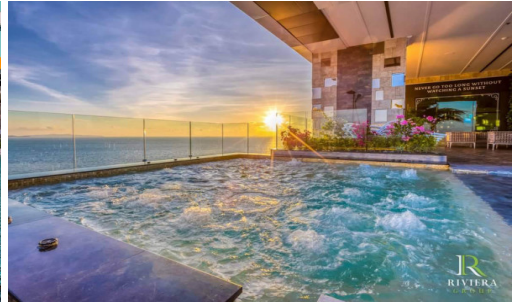

Riviera Monaco - 1 Bed 1 Bath Sea View (15th floor)

Pattaya, Na Jomtien, Thailand
Reference: 12797

฿3,602,550

1 Bedrooms

1 Bathrooms

Condo

Property Description

The most luxurious high-rise condominium of the Riviera project is located in the Na Jomtien area. This room is a fully furnished unit of 31 sqm. with a beautiful Sea View, containing 1 bedroom, 1 bathroom, living area with a dining table, and a kitchen. It is well-presented the infinity sky pool on the 21st floor with a 360-degree panoramic view. Full facilities are offered including multi-level vast swimming pools, a children's pool, sundeck, kid's club, tennis court, fitness, and games rooms.