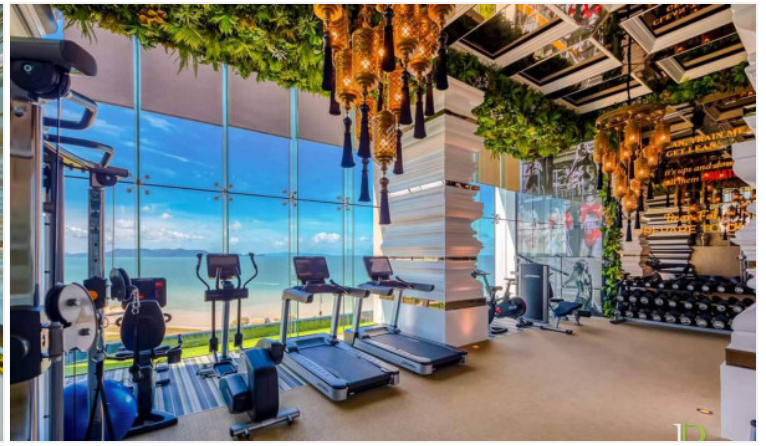

# Property Description

The most luxurious high-rise condominium of the Riviera project is located in the Na Jomtien area. This room is a fully furnished unit of 31 sqm. with a beautiful Sea View, containing 1 bedroom, 1 bathroom, living area with a dining table, and a kitchen. It is well-presented the infinity sky pool on the 21st floor with a 360-degree panoramic view. Full facilities are offered including multi-level vast swimming pools, a children's pool, sundeck, kid's club, tennis court, fitness, and games rooms.

# Photo Gallery