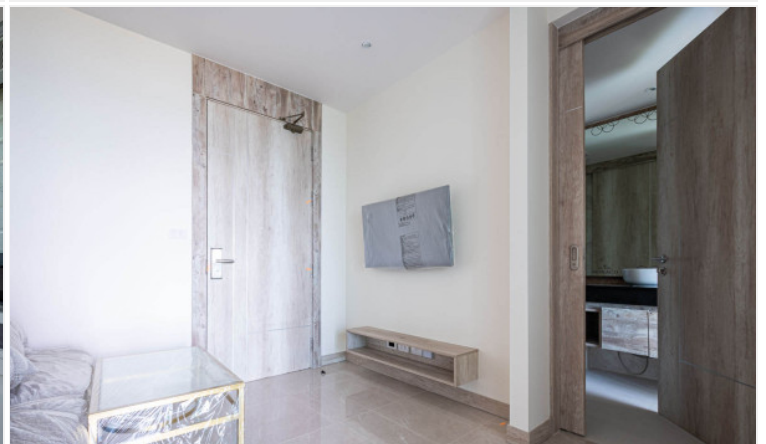

Riviera Monaco - 1 Bed 1 Bath Sea View (15th floor)

Pattaya, Na Jomtien, Thailand
Reference: 12797

฿3,602,550

1 Bedrooms

1 Bathrooms

Condo

Property Description

The most luxurious high-rise condominium of the Riviera project is located in the Na Jomtien area. This room is a fully furnished unit of 31 sqm. with a beautiful Sea View, containing 1 bedroom, 1 bathroom, living area with a dining table, and a kitchen. It is well-presented the infinity sky pool on the 21st floor with a 360-degree panoramic view. Full facilities are offered including multi-level vast swimming pools, a children's pool, sundeck, kid's club, tennis court, fitness, and games rooms.

Photo Gallery

Property Details

- **Property Type:** Condo
- **Location:** Pattaya, Na Jomtien, Thailand
- **Internal Area:** 31m²
- **Land Area:** 4912m²
- **Price:** ฿3,602,550
- **Bedrooms:** 1
- **Bathrooms:** 1