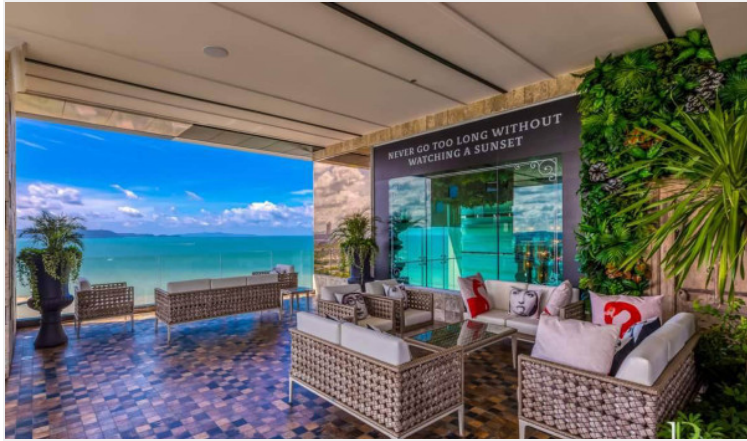

Property Description

The most luxurious high-rise condominium of the Riviera project is located in the Na Jomtien area. This room is a fully furnished unit of 31 sqm. with a beautiful Sea View, containing 1 bedroom, 1 bathroom, living area with a dining table, and a kitchen. It is well-presented the infinity sky pool on the 21st floor with a 360-degree panoramic view. Full facilities are offered including multi-level vast swimming pools, a children's pool, sundeck, kid's club, tennis court, fitness, and games rooms.

Photo Gallery