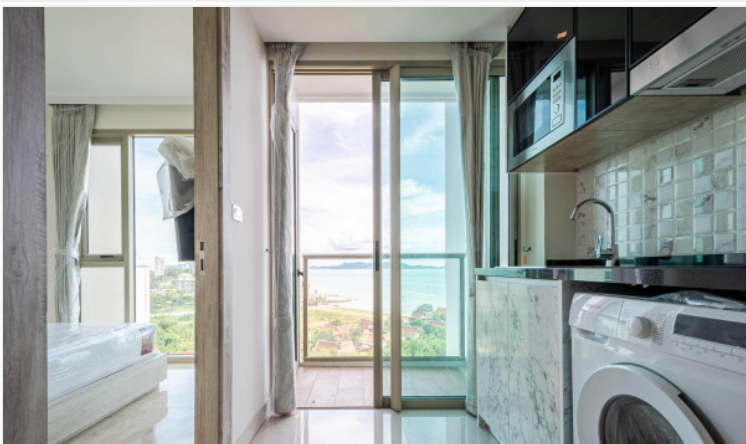

Riviera Monaco - 1 Bed 1 Bath Sea View (15th floor)

Pattaya, Na Jomtien, Thailand
Reference: 12797

฿3,602,550

1 Bedrooms

1 Bathrooms

Condo

Property Description

The most luxurious high-rise condominium of the Riviera project is located in the Na Jomtien area. This room is a fully furnished unit of 31 sqm. with a beautiful Sea View, containing 1 bedroom, 1 bathroom, living area with a dining table, and a kitchen. It is well-presented the infinity sky pool on the 21st floor with a 360-degree panoramic view. Full facilities are offered including multi-level vast swimming pools, a children's pool, sundeck, kid's club, tennis court, fitness, and games rooms.

Photo Gallery

Property Details

- **Property Type:** Condo
- **Location:** Pattaya, Na Jomtien, Thailand
- **Internal Area:** 31m²
- **Land Area:** 4912m²
- **Price:** ฿3,602,550
- **Bedrooms:** 1
- **Bathrooms:** 1