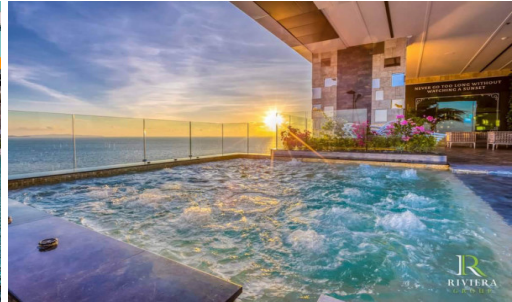

Riviera Monaco - 1 Bed 1 Bath Sea View (15th floor)

Pattaya, Na Jomtien, Thailand
Reference: 12797

฿3,602,550

Condo