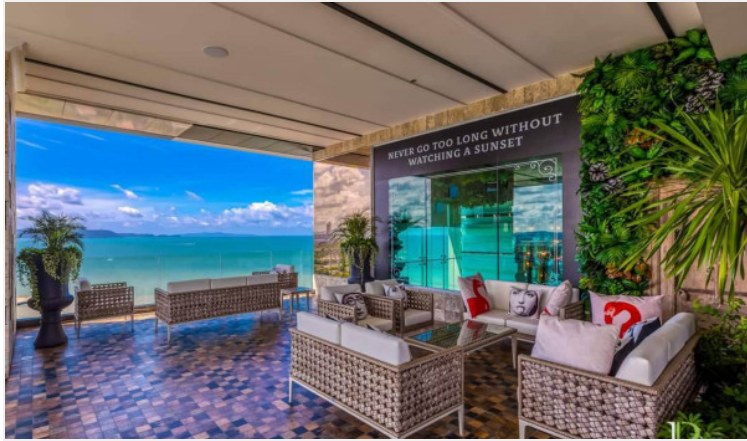

Property Description

The most luxurious high-rise condominium of the Riviera project is located in the Na Jomtien area. This room is a fully furnished unit of 39.5 sqm. with a beautiful Sea View, containing 1 bedroom, 1 bathroom, living area with a dining table, and a kitchen. It is well-presented the infinity sky pool on the 21st floor with a 360-degree panoramic view. Full facilities are offered including multi-level vast swimming pools, a children's pool, sundeck, kid's club, tennis court, fitness, and games rooms.

Photo Gallery