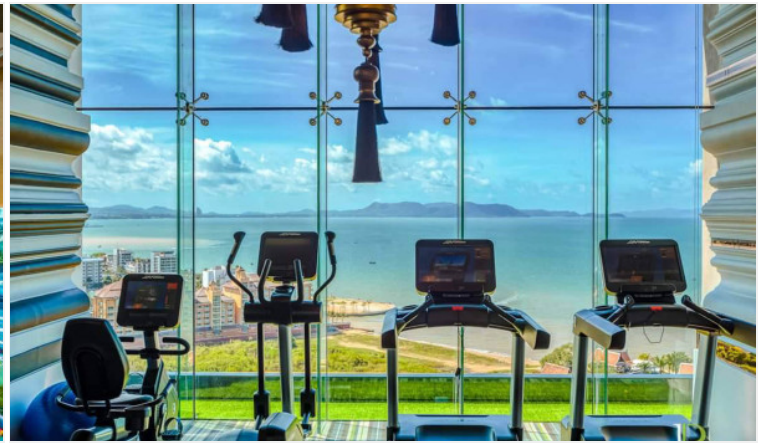

# Property Description

The most luxurious high-rise condominium of the Riviera project is located in the Na Jomtien area. This room is a fully furnished unit of 39.5 sqm. with a beautiful Sea View, containing 1 bedroom, 1 bathroom, living area with a dining table, and a kitchen. It is well-presented the infinity sky pool on the 21st floor with a 360-degree panoramic view. Full facilities are offered including multi-level vast swimming pools, a children's pool, sundeck, kid's club, tennis court, fitness, and games rooms.

# Photo Gallery