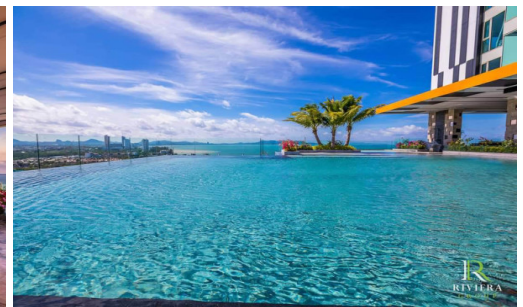

Riviera Monaco - 1 Bed 1 Bath Sea View (12th floor)

Pattaya, Na Jomtien, Thailand

Reference: 12796

฿4,725,000

1 Bedrooms

1 Bathrooms

Condo