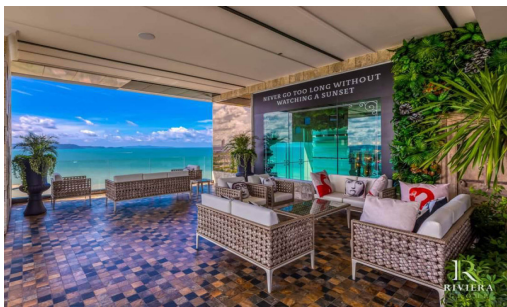

Riviera Monaco - 1 Bed 1 Bath Sea View (12th floor)

Pattaya, Na Jomtien, Thailand

Reference: 12796

฿4,725,000

1 Bedrooms

1 Bathrooms

Condo