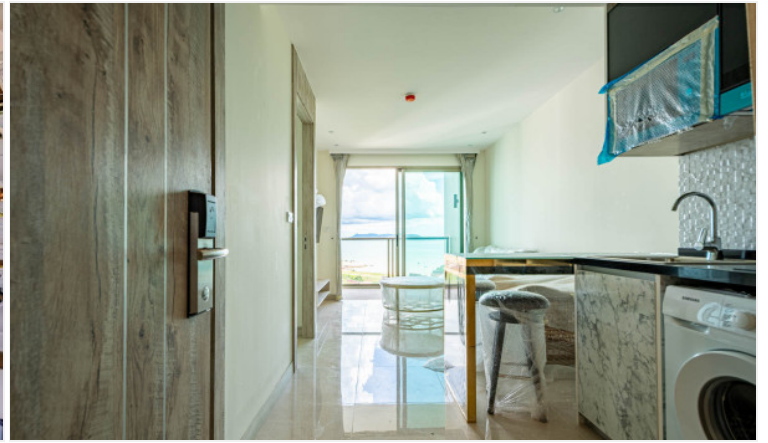

# Property Description

The most luxurious high-rise condominium of the Riviera project is located in the Na Jomtien area. This room is a fully furnished unit of 39.5 sqm. with a beautiful Sea View, containing 1 bedroom, 1 bathroom, living area with a dining table, and a kitchen. It is well-presented the infinity sky pool on the 21st floor with a 360-degree panoramic view. Full facilities are offered including multi-level vast swimming pools, a children's pool, sundeck, kid's club, tennis court, fitness, and games rooms.

# Photo Gallery