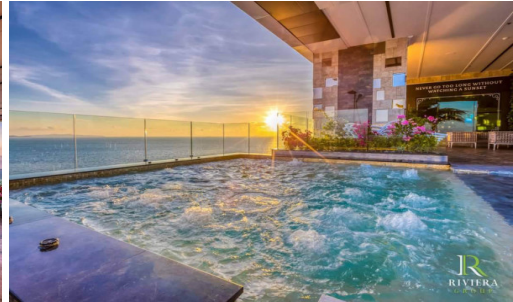

Riviera Monaco - 1 Bed 1 Bath City View (26th floor)

Pattaya, Na Jomtien, Thailand
Reference: 12439

฿2,698,500

Condo