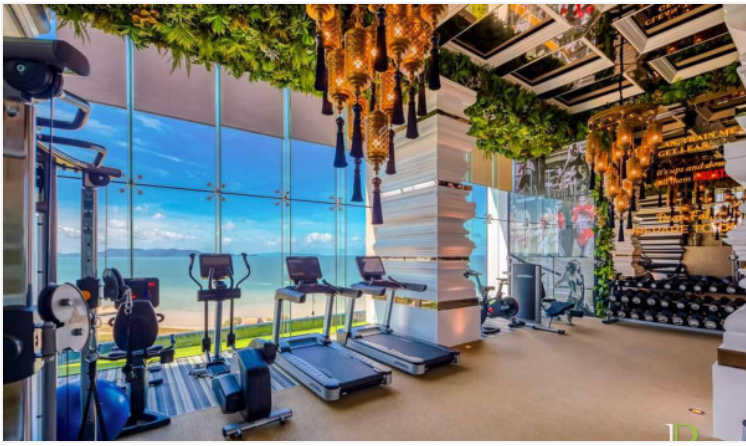

# Property Description

---

The most luxurious high-rise condominium of the Riviera project is located in the Na Jomtien area. This room is a fully furnished unit of 26 sqm., providing a nice view of Pattaya City. It is well-presented the infinity sky pool on the 21st floor with a 360-degree panoramic view. Full facilities are offered including multi-level vast swimming pools, a children's pool, sundeck, kid's club, tennis court, fitness, and games rooms.

# Photo Gallery

---

## Property Features

---

- Security
- Gym
- Jacuzzi
- Swimming Pool
- Tennis Court
- Air Conditioning
- Balcony
- Car Park
- Electricity
- Integral Kitchen
- Alarm
- Children's Area
- Concierge
- Lift