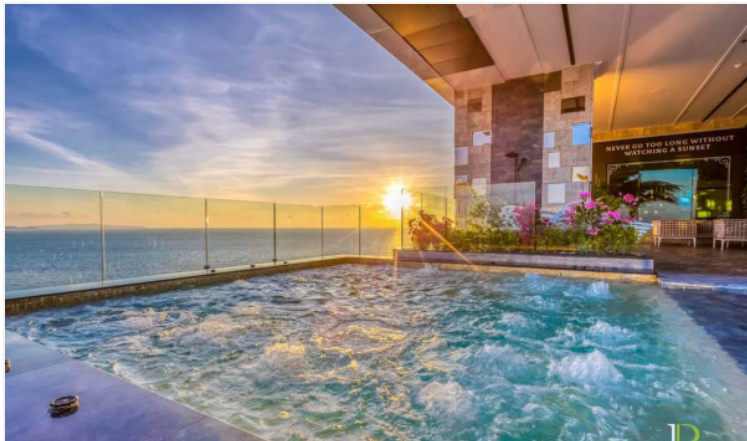

Property Description

The most luxurious high-rise condominium of the Riviera project is located in the Na Jomtien area. This room is a fully furnished unit of 26 sqm., providing a nice view of Pattaya City. It is well-presented the infinity sky pool on the 21st floor with a 360-degree panoramic view. Full facilities are offered including multi-level vast swimming pools, a children's pool, sundeck, kid's club, tennis court, fitness, and games rooms.

Photo Gallery