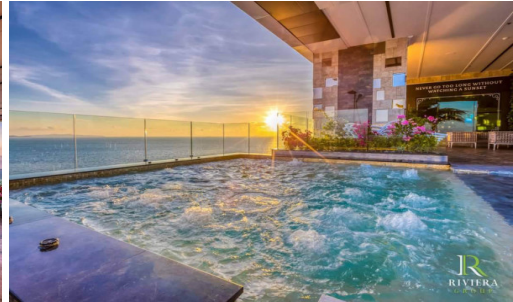

Riviera Monaco - 1 Bed 1 Bath City View (23rd floor)

Pattaya, Na Jomtien, Thailand
Reference: 12428

฿2,625,000

1 Bedrooms

1 Bathrooms

Condo

Property Description

The most luxurious high-rise condominium of the Riviera project is located in the Na Jomtien area. This room is a fully furnished unit of 26 sqm., providing a nice view of Pattaya City. It is well-presented the infinity sky pool on the 21st floor with a 360-degree panoramic view. Full facilities are offered including multi-level vast swimming pools, a children's pool, sundeck, kid's club, tennis court, fitness, and games rooms.

Property Features

- Security
- Gym
- Jacuzzi
- Swimming Pool
- Tennis Court
- Air Conditioning
- Balcony
- Car Park
- Electricity
- Integral Kitchen
- Alarm
- Children's Area
- Concierge
- Lift

Location