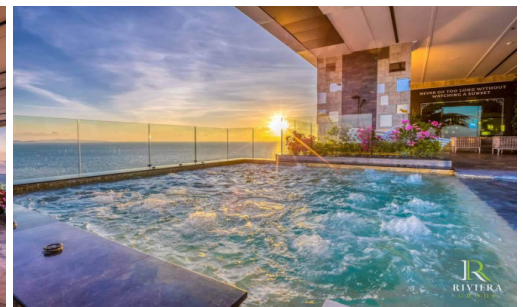

Riviera Monaco - 1 Bed 1 Bath City View (23rd floor)

Pattaya, Na Jomtien, Thailand

Reference: 12428

฿2,625,000

1 Bedrooms

1 Bathrooms

Condo