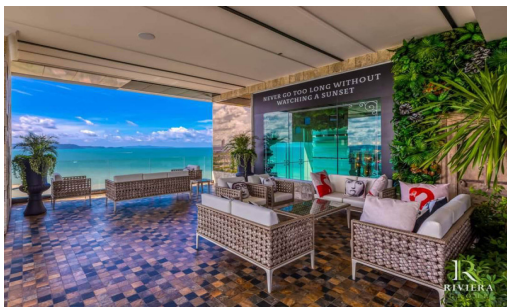

Riviera Monaco - 1 Bed 1 Bath City View (23rd floor)

Pattaya, Na Jomtien, Thailand

Reference: 12428

฿2,625,000

1 Bedrooms

1 Bathrooms

Condo