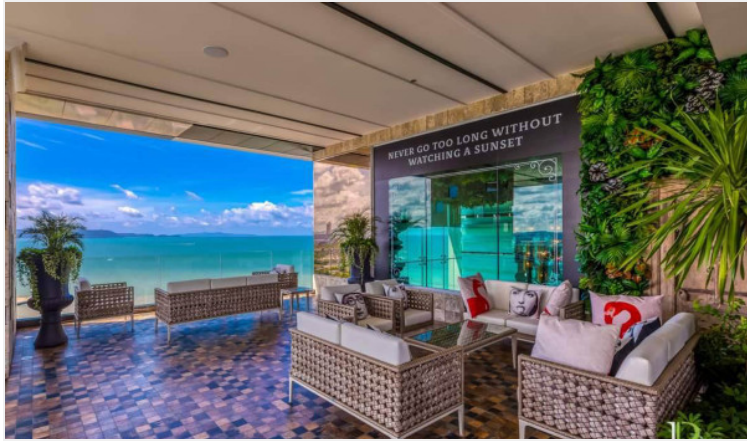

Property Description

The most luxurious high-rise condominium of the Riviera project is located in the Na Jomtien area. This room is a fully furnished unit of 26 sqm., providing a nice view of Pattaya City. It is well-presented the infinity sky pool on the 21st floor with a 360-degree panoramic view. Full facilities are offered including multi-level vast swimming pools, a children's pool, sundeck, kid's club, tennis court, fitness, and games rooms.

Photo Gallery