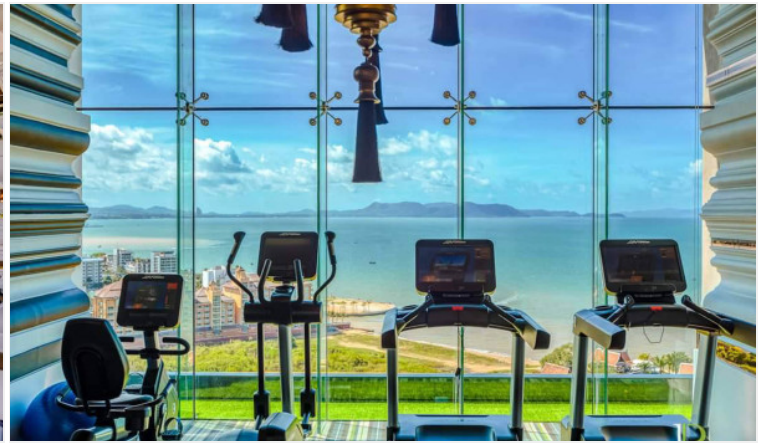

# Property Description

---

The most luxurious high-rise condominium of the Riviera project is located in the Na Jomtien area. This room is a fully furnished unit of 26 sqm., providing a nice view of Pattaya City. It is well-presented the infinity sky pool on the 21st floor with a 360-degree panoramic view. Full facilities are offered including multi-level vast swimming pools, a children's pool, sundeck, kid's club, tennis court, fitness, and games rooms.

# Photo Gallery

---