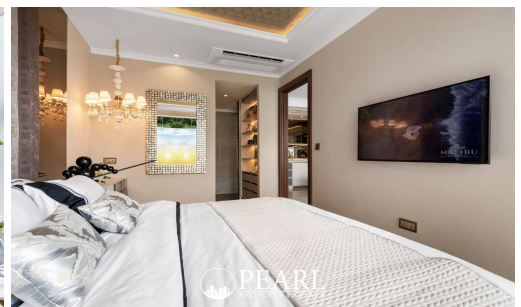

Riviera Malibu 35 sqm 1-Bedroom Sea View Condo

Pattaya, Pratamnak, Thailand

Reference: 8381

฿6,200,000

1 Bedrooms

1 Bathrooms

Condo

Property Description

Discover the charm of this stylish 35 sqm 1-bedroom, 1-bathroom condo in the prestigious Riviera Malibu. Perfectly designed for modern living, this unit offers an open layout with a spacious living area and a fully equipped kitchen.

The highlight is the breathtaking sea view, providing a serene and luxurious atmosphere. Enjoy world-class amenities, including an infinity pool, fitness center, landscaped gardens, and 24-hour security. Conveniently located near Pattaya's top attractions, this property is ideal for personal use or investment.

Experience luxury coastal living at its finest in Riviera Malibu.

Photo Gallery

Property Details

- **Property Type:** Condo
- **Location:** Pattaya, Pratamnak, Thailand
- **Internal Area:** 35m²
- **Land Area:** 4300m²
- **Price:** ฿6,200,000
- **Bedrooms:** 1
- **Bathrooms:** 1