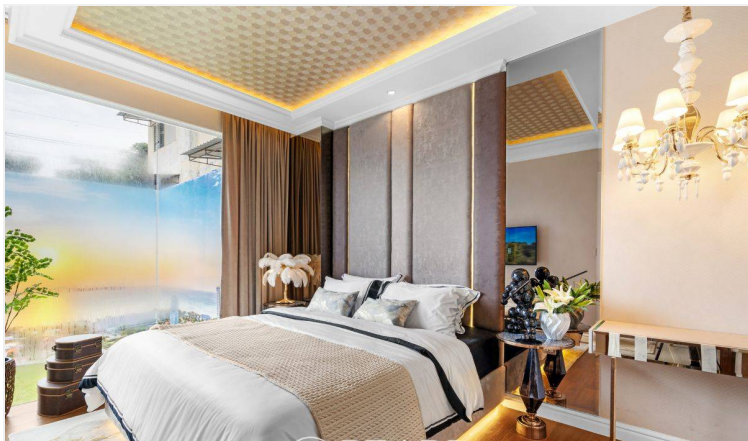

Riviera Malibu 35 sqm 1-Bedroom Sea View Condo

Pattaya, Pratamnak, Thailand

Reference: 8381

฿6,200,000

1 Bedrooms

1 Bathrooms

Condo

Property Description

Discover the charm of this stylish 35 sqm 1-bedroom, 1-bathroom condo in the prestigious Riviera Malibu. Perfectly designed for modern living, this unit offers an open layout with a spacious living area and a fully equipped kitchen.

The highlight is the breathtaking sea view, providing a serene and luxurious atmosphere. Enjoy world-class amenities, including an infinity pool, fitness center, landscaped gardens, and 24-hour security. Conveniently located near Pattaya's top attractions, this property is ideal for personal use or investment.

Experience luxury coastal living at its finest in Riviera Malibu.

Photo Gallery

Property Details

- **Property Type:** Condo
- **Location:** Pattaya, Pratamnak, Thailand
- **Internal Area:** 35m²
- **Land Area:** 4300m²
- **Price:** ฿6,200,000
- **Bedrooms:** 1
- **Bathrooms:** 1