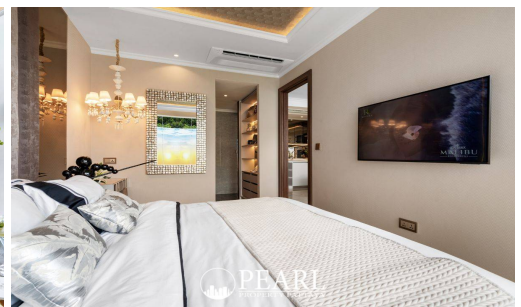

Riviera Malibu 35 sqm 1-Bedroom Sea View Condo

Pattaya, Pratamnak, Thailand

Reference: 8381

฿6,200,000

Condo