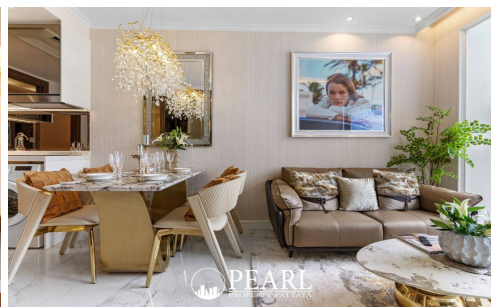

Riviera Malibu 35 sqm 1-Bedroom Sea View Condo

Pattaya, Pratamnak, Thailand

Reference: 8381

฿6,200,000

1 Bathrooms