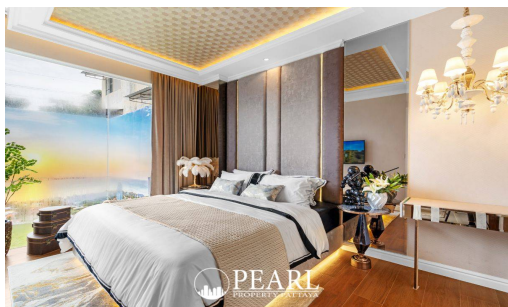

Riviera Malibu 35 sqm 1-Bedroom Sea View Condo

Pattaya, Pratamnak, Thailand

Reference: 8381

฿6,200,000

1 Bedrooms