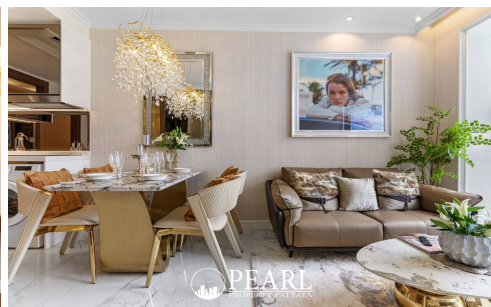

Riviera Malibu 35 sqm 1-Bedroom Sea View Condo

Pattaya, Pratamnak, Thailand

Reference: 8381

฿6,200,000

1 Bedrooms

1 Bathrooms

Condo

Property Description

Discover the charm of this stylish 35 sqm 1-bedroom, 1-bathroom condo in the prestigious Riviera Malibu. Perfectly designed for modern living, this unit offers an open layout with a spacious living area and a fully equipped kitchen.

The highlight is the breathtaking sea view, providing a serene and luxurious atmosphere. Enjoy world-class amenities, including an infinity pool, fitness center, landscaped gardens, and 24-hour security. Conveniently located near Pattaya's top attractions, this property is ideal for personal use or investment.

Experience luxury coastal living at its finest in Riviera Malibu.

Photo Gallery

Property Details

- **Property Type:** Condo
- **Location:** Pattaya, Pratamnak, Thailand
- **Internal Area:** 35m²
- **Land Area:** 4300m²
- **Price:** ฿6,200,000
- **Bedrooms:** 1
- **Bathrooms:** 1