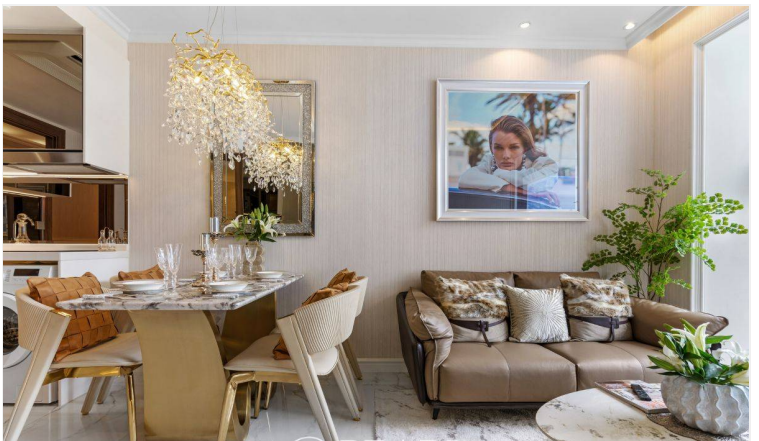

Property Description

Discover the charm of this stylish 35 sqm 1-bedroom, 1-bathroom condo in the prestigious Riviera Malibu. Perfectly designed for modern living, this unit offers an open layout with a spacious living area and a fully equipped kitchen.

The highlight is the breathtaking sea view, providing a serene and luxurious atmosphere. Enjoy world-class amenities, including an infinity pool, fitness center, landscaped gardens, and 24-hour security. Conveniently located near Pattaya's top attractions, this property is ideal for personal use or investment.

Experience luxury coastal living at its finest in Riviera Malibu.

Photo Gallery