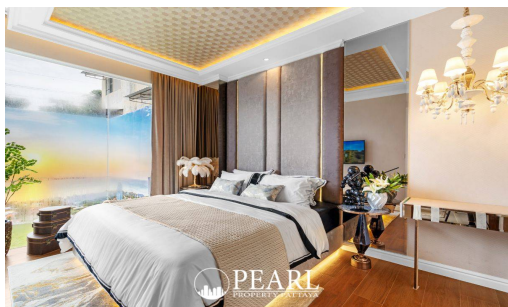

Riviera Malibu 35 sqm 1-Bedroom Sea View Condo

Pattaya, Pratamnak, Thailand

Reference: 8381

฿6,200,000

1 Bedrooms

1 Bathrooms

Condo

Property Description

Discover the charm of this stylish 35 sqm 1-bedroom, 1-bathroom condo in the prestigious Riviera Malibu. Perfectly designed for modern living, this unit offers an open layout with a spacious living area and a fully equipped kitchen.

The highlight is the breathtaking sea view, providing a serene and luxurious atmosphere. Enjoy world-class amenities, including an infinity pool, fitness center, landscaped gardens, and 24-hour security. Conveniently located near Pattaya's top attractions, this property is ideal for personal use or investment.

Experience luxury coastal living at its finest in Riviera Malibu.

Photo Gallery

Property Details

- **Property Type:** Condo
- **Location:** Pattaya, Pratamnak, Thailand
- **Internal Area:** 35m²
- **Land Area:** 4300m²
- **Price:** ฿6,200,000
- **Bedrooms:** 1
- **Bathrooms:** 1