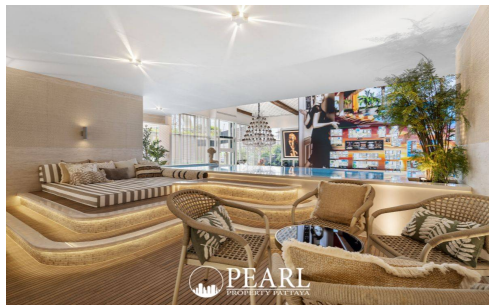

Riviera Malibu 3-Bedroom Skyview Residence

Pattaya, Pratamnak, Thailand

Reference: 1174

฿21,500,000

3 Bedrooms

3 Bathrooms

Condo