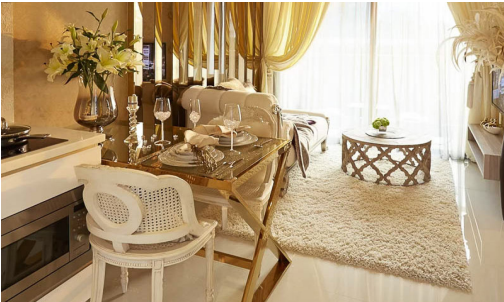

Riviera Jomtien - Studio

Pattaya, Jomtien, Thailand

Reference: 5253

฿4,670,000

1 Bedrooms