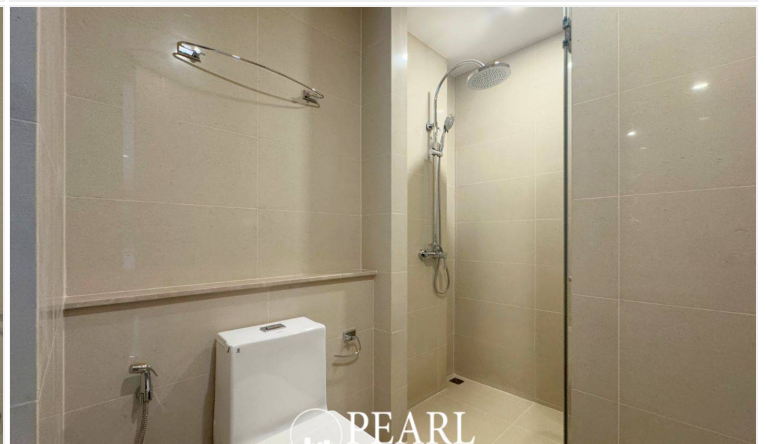

Riviera Jomtien For Rent - Studio Unit, 1 Bathroom (10th Floor)

Pattaya, Jomtien, Thailand

Reference: 9384

฿25,000 per month

1 Bedrooms

1 Bathrooms

Condo

Property Description

The Riviera Jomtien is a striking high-rise condominium situated on Jomtien 2nd Road, only a short 5-minute walk from the stunning Jomtien Beach. It's conveniently surrounded by restaurants, shops, and night markets, with just a 15-minute drive to the vibrant heart of Pattaya. The building boasts impressive amenities, including two Infinity Edge Sky Pools on the 37th and 42nd floors, offering breathtaking panoramic views of the sea and city. On the ground floor, you'll find a luxurious lagoon pool, alongside a fully equipped fitness center, sky lounge, sauna, steam room, kids' club, and a games room on the 42nd floor. The property even has hidden gems waiting for you to discover.

This charming studio unit with one bathroom is located on the 10th floor and enjoys beautiful sea views. Spanning 32 sq. m. of well-designed living space, it comes fully furnished, including a European-style kitchen, dining area, living room, and a convenient washing machine. This unit is ready to move in and available for rent—perfect for those seeking both comfort and convenience in an ideal location.

Photo Gallery

Property Details

- **Property Type:** Condo
- **Location:** Pattaya, Jomtien, Thailand
- **Internal Area:** 32m²
- **Price:** ฿25,000 per month
- **Bedrooms:** 1
- **Bathrooms:** 1

Location