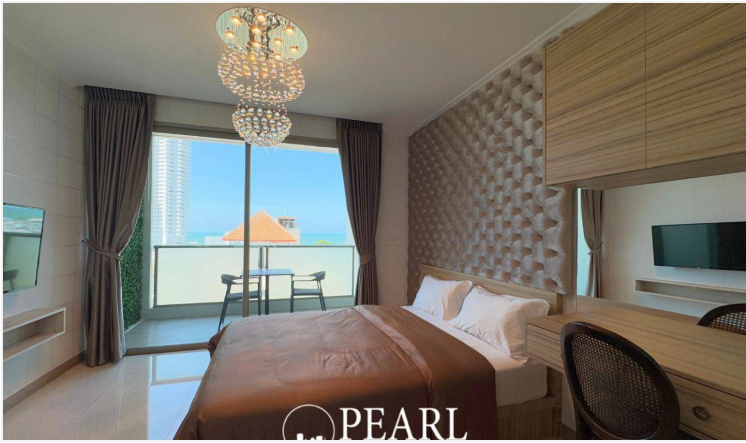

Riviera Jomtien For Rent - Studio Unit, 1 Bathroom (10th Floor)

Pattaya, Jomtien, Thailand

Reference: 9384

฿25,000 per month

1 Bedrooms

1 Bathrooms

Condo

Property Description

The Riviera Jomtien is a striking high-rise condominium situated on Jomtien 2nd Road, only a short 5-minute walk from the stunning Jomtien Beach. It's conveniently surrounded by restaurants, shops, and night markets, with just a 15-minute drive to the vibrant heart of Pattaya. The building boasts impressive amenities, including two Infinity Edge Sky Pools on the 37th and 42nd floors, offering breathtaking panoramic views of the sea and city. On the ground floor, you'll find a luxurious lagoon pool, alongside a fully equipped fitness center, sky lounge, sauna, steam room, kids' club, and a games room on the 42nd floor. The property even has hidden gems waiting for you to discover.

This charming studio unit with one bathroom is located on the 10th floor and enjoys beautiful sea views. Spanning 32 sq. m. of well-designed living space, it comes fully furnished, including a European-style kitchen, dining area, living room, and a convenient washing machine. This unit is ready to move in and available for rent—perfect for those seeking both comfort and convenience in an ideal location.

Photo Gallery

Property Details

- **Property Type:** Condo
- **Location:** Pattaya, Jomtien, Thailand
- **Internal Area:** 32m²
- **Price:** ฿25,000 per month
- **Bedrooms:** 1
- **Bathrooms:** 1

Location