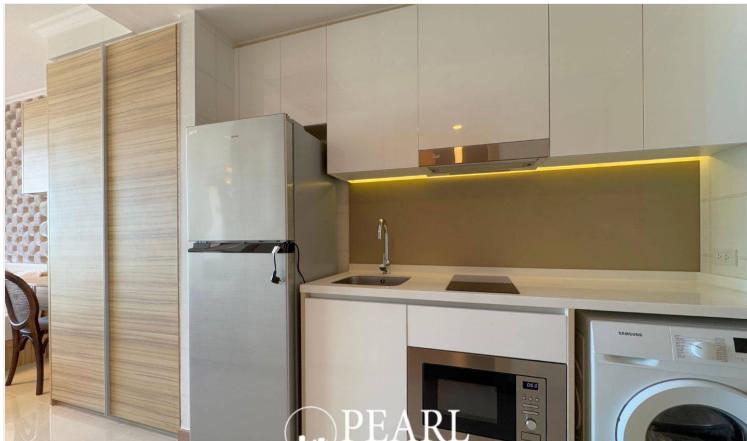

Riviera Jomtien For Rent - Studio Unit, 1 Bathroom (10th Floor)

Pattaya, Jomtien, Thailand

Reference: 9384

฿25,000 per month

1 Bedrooms

1 Bathrooms

Condo

Property Description

The Riviera Jomtien is a striking high-rise condominium situated on Jomtien 2nd Road, only a short 5-minute walk from the stunning Jomtien Beach. It's conveniently surrounded by restaurants, shops, and night markets, with just a 15-minute drive to the vibrant heart of Pattaya. The building boasts impressive amenities, including two Infinity Edge Sky Pools on the 37th and 42nd floors, offering breathtaking panoramic views of the sea and city. On the ground floor, you'll find a luxurious lagoon pool, alongside a fully equipped fitness center, sky lounge, sauna, steam room, kids' club, and a games room on the 42nd floor. The property even has hidden gems waiting for you to discover.

This charming studio unit with one bathroom is located on the 10th floor and enjoys beautiful sea views. Spanning 32 sq. m. of well-designed living space, it comes fully furnished, including a European-style kitchen, dining area, living room, and a convenient washing machine. This unit is ready to move in and available for rent—perfect for those seeking both comfort and convenience in an ideal location.

Photo Gallery

Property Details

- **Property Type:** Condo
- **Location:** Pattaya, Jomtien, Thailand
- **Internal Area:** 32m²
- **Price:** ฿25,000 per month
- **Bedrooms:** 1
- **Bathrooms:** 1

Location