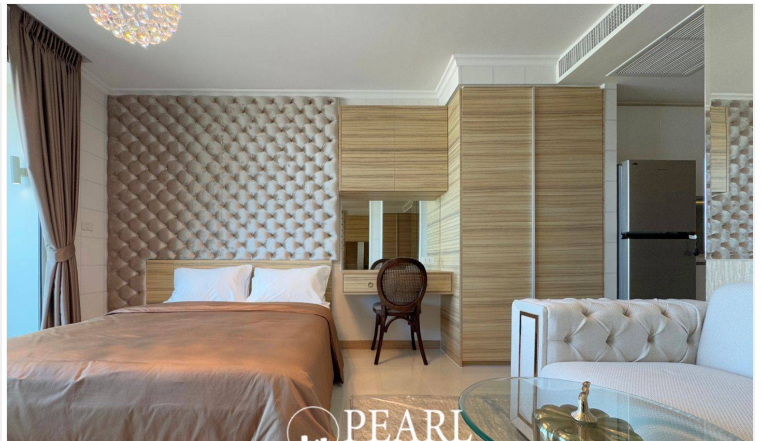

Riviera Jomtien For Rent - Studio Unit, 1 Bathroom (10th Floor)

Pattaya, Jomtien, Thailand

Reference: 9384

฿25,000 per month

1 Bedrooms

1 Bathrooms

Condo

Property Description

The Riviera Jomtien is a striking high-rise condominium situated on Jomtien 2nd Road, only a short 5-minute walk from the stunning Jomtien Beach. It's conveniently surrounded by restaurants, shops, and night markets, with just a 15-minute drive to the vibrant heart of Pattaya. The building boasts impressive amenities, including two Infinity Edge Sky Pools on the 37th and 42nd floors, offering breathtaking panoramic views of the sea and city. On the ground floor, you'll find a luxurious lagoon pool, alongside a fully equipped fitness center, sky lounge, sauna, steam room, kids' club, and a games room on the 42nd floor. The property even has hidden gems waiting for you to discover.

This charming studio unit with one bathroom is located on the 10th floor and enjoys beautiful sea views. Spanning 32 sq. m. of well-designed living space, it comes fully furnished, including a European-style kitchen, dining area, living room, and a convenient washing machine. This unit is ready to move in and available for rent—perfect for those seeking both comfort and convenience in an ideal location.

Photo Gallery

Property Details

- **Property Type:** Condo
- **Location:** Pattaya, Jomtien, Thailand
- **Internal Area:** 32m²
- **Price:** ฿25,000 per month
- **Bedrooms:** 1
- **Bathrooms:** 1

Location