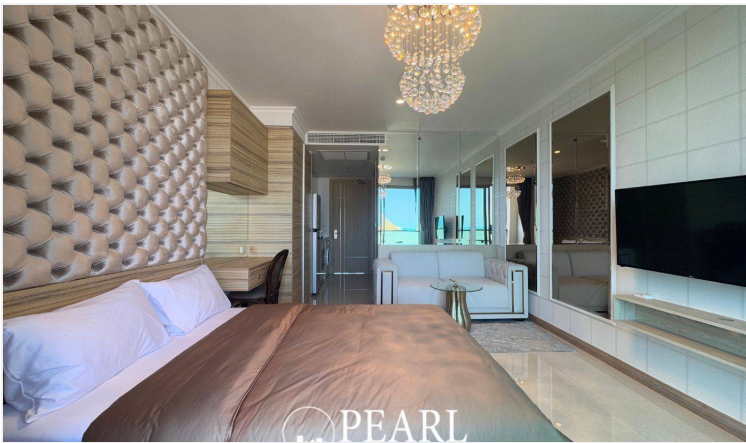

Riviera Jomtien For Rent - Studio Unit, 1 Bathroom (10th Floor)

Pattaya, Jomtien, Thailand

Reference: 9384

฿25,000 per month

1 Bedrooms

1 Bathrooms

Condo

Property Description

The Riviera Jomtien is a striking high-rise condominium situated on Jomtien 2nd Road, only a short 5-minute walk from the stunning Jomtien Beach. It's conveniently surrounded by restaurants, shops, and night markets, with just a 15-minute drive to the vibrant heart of Pattaya. The building boasts impressive amenities, including two Infinity Edge Sky Pools on the 37th and 42nd floors, offering breathtaking panoramic views of the sea and city. On the ground floor, you'll find a luxurious lagoon pool, alongside a fully equipped fitness center, sky lounge, sauna, steam room, kids' club, and a games room on the 42nd floor. The property even has hidden gems waiting for you to discover.

This charming studio unit with one bathroom is located on the 10th floor and enjoys beautiful sea views. Spanning 32 sq. m. of well-designed living space, it comes fully furnished, including a European-style kitchen, dining area, living room, and a convenient washing machine. This unit is ready to move in and available for rent—perfect for those seeking both comfort and convenience in an ideal location.

Photo Gallery

Property Details

- **Property Type:** Condo
- **Location:** Pattaya, Jomtien, Thailand
- **Internal Area:** 32m²
- **Price:** ฿25,000 per month
- **Bedrooms:** 1
- **Bathrooms:** 1

Location