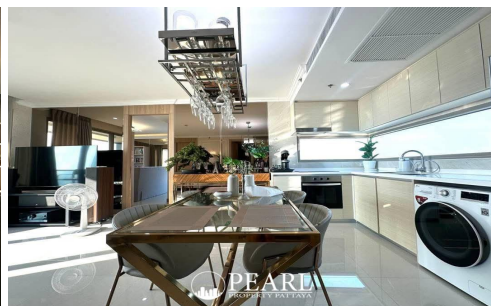

Riviera Jomtien - 2 Bed 2 Bath (25th Floor)

Pattaya, Jomtien, Thailand

Reference: 0578

฿12,000,000