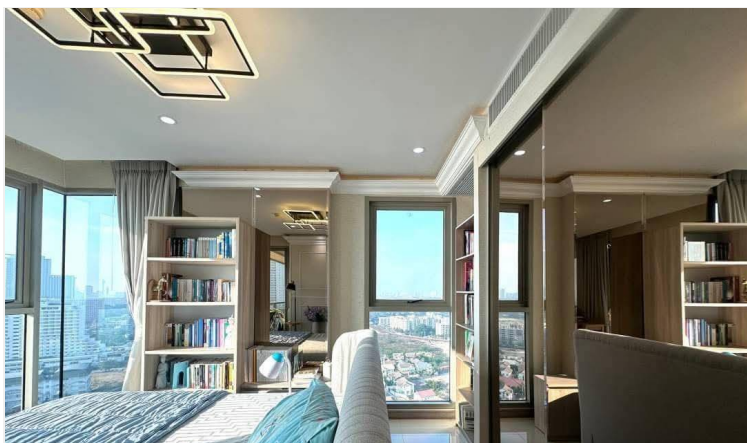

Property Description

Pearl Property presents an Exclusive High-Rise Condo with Panoramic Sea Views at The Riviera Jomtien Experience luxury living in this stunning 2-bedroom, 2-bathroom condo at The Riviera Jomtien, one of Pattaya's most prestigious developments. Perched on the 25th floor, this 86 sqm unit boasts breathtaking panoramic views of the sea and city skyline, offering an unparalleled living experience.

Designed for comfort and elegance, the condo comes fully furnished with high-quality furniture and modern finishes, making it move-in ready. The open-plan living and dining area is bathed in natural light, seamlessly connecting to a spacious balcony where you can unwind and enjoy the scenic vistas.

Outstanding Facilities:

Infinity-edge swimming pool with ocean views

Fully equipped fitness center

Steam room & sauna for relaxation

Secure parking area

24-hour security & keycard access

Located in the heart of Jomtien, this residence offers easy access to pristine beaches, fine dining restaurants, vibrant nightlife, and shopping malls. Whether you're looking for a serene seaside retreat or a high-yield investment property, this condo is an exceptional choice.

Don't miss this rare opportunity! Contact us today to schedule a private viewing.

Photo Gallery