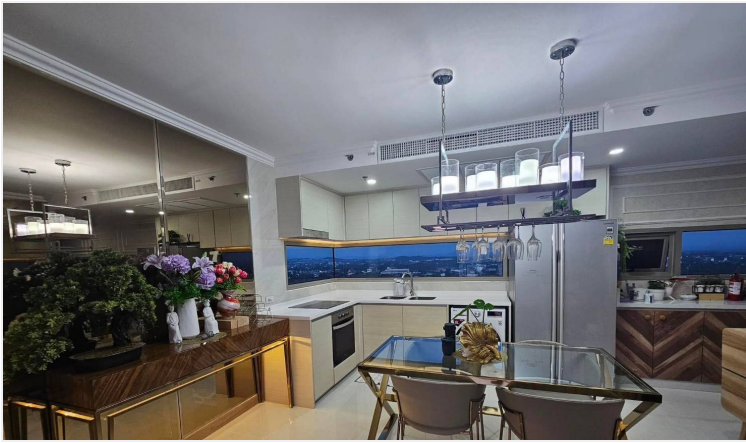

# Property Description

---

Pearl Property presents an Exclusive High-Rise Condo with Panoramic Sea Views at The Riviera Jomtien Experience luxury living in this stunning 2-bedroom, 2-bathroom condo at The Riviera Jomtien, one of Pattaya's most prestigious developments. Perched on the 25th floor, this 86 sqm unit boasts breathtaking panoramic views of the sea and city skyline, offering an unparalleled living experience.

Designed for comfort and elegance, the condo comes fully furnished with high-quality furniture and modern finishes, making it move-in ready. The open-plan living and dining area is bathed in natural light, seamlessly connecting to a spacious balcony where you can unwind and enjoy the scenic vistas.

Outstanding Facilities:

Infinity-edge swimming pool with ocean views

Fully equipped fitness center

Steam room & sauna for relaxation

Secure parking area

24-hour security & keycard access

Located in the heart of Jomtien, this residence offers easy access to pristine beaches, fine dining restaurants, vibrant nightlife, and shopping malls. Whether you're looking for a serene seaside retreat or a high-yield investment property, this condo is an exceptional choice.

# Photo Gallery

---