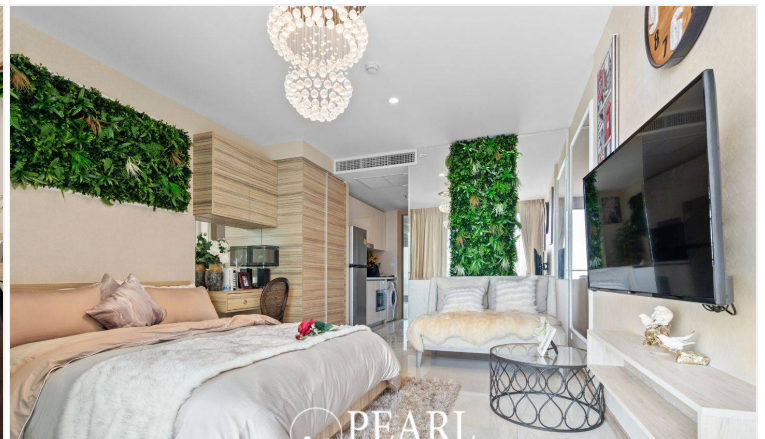

Property Description

The New Landmark of Jomtien

A luxurious high-rise condominium designed to stand out on the skyline, offering breathtaking panoramic views of Jomtien Beach. Conveniently located on Jomtien Second Road, near Sukhumvit Road, providing easy access to all major destinations. Over **80% of the units** feature direct sea views.

World-Class Facilities

The Riviera Jomtien offers an exceptional living experience with premium facilities, including a **large swimming pool, jacuzzi, clubhouse, meeting room, games room, sauna, fitness center, and kid's club**. The highlight features include **Sky Fitness and an infinity-edge pool on the 42nd floor**.

Unit Details

1 Bedrooms, 1 Bathrooms

32.64 sq.m. Studio of living space

11th floor with a sea view

Fully furnished

European-style kitchen, dining area, and living space

Sales Conditions

Available under **Foreign Quota ownership**

Photo Gallery