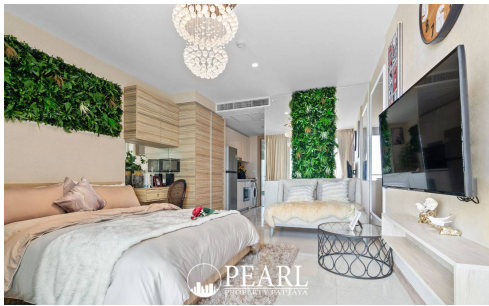

Riviera Jomtien - 1Bed 1 Bath Sea View (11th Floor)

Pattaya, Jomtien, Thailand

Reference: 1119

฿4,406,400

1 Bedrooms

1 Bathrooms

Condo