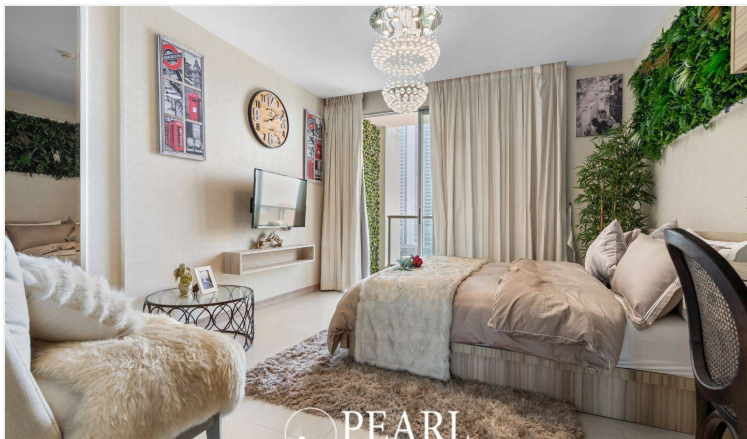

Property Description

The New Landmark of Jomtien

A luxurious high-rise condominium designed to stand out on the skyline, offering breathtaking panoramic views of Jomtien Beach. Conveniently located on Jomtien Second Road, near Sukhumvit Road, providing easy access to all major destinations. Over **80% of the units** feature direct sea views.

World-Class Facilities

The Riviera Jomtien offers an exceptional living experience with premium facilities, including a **large swimming pool, jacuzzi, clubhouse, meeting room, games room, sauna, fitness center, and kid's club**. The highlight features include **Sky Fitness and an infinity-edge pool on the 42nd floor**.

Unit Details

1 Bedrooms, 1 Bathrooms

32.64 sq.m. Studio of living space

11th floor with a sea view

Fully furnished

European-style kitchen, dining area, and living space

Sales Conditions

Available under **Foreign Quota ownership**

Photo Gallery