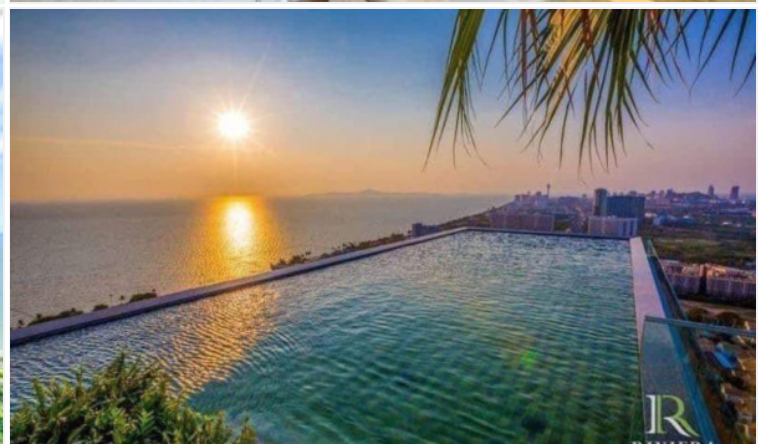

# Property Description

---

The new landmark of Jomtien, a luxury high-rise condominium, is designed to make a statement and stand out from the skyline whilst enjoying direct commanding views over the entire Jomtien Beach area. Conveniently located off the all-new 2nd road, enjoying excellent access to Pattaya's main Sukhumvit road. Over 80% of units feature direct sea views. The Riviera Jomtien provides the best facilities, including swimming pools, jacuzzi, clubhouse and meeting room, games room, sauna, fitness, kid's club, etc. Highlighted with sky fitness and an infinity-edge pool on the 42nd floor. This unit is for sale in Thai name.

# Photo Gallery

---