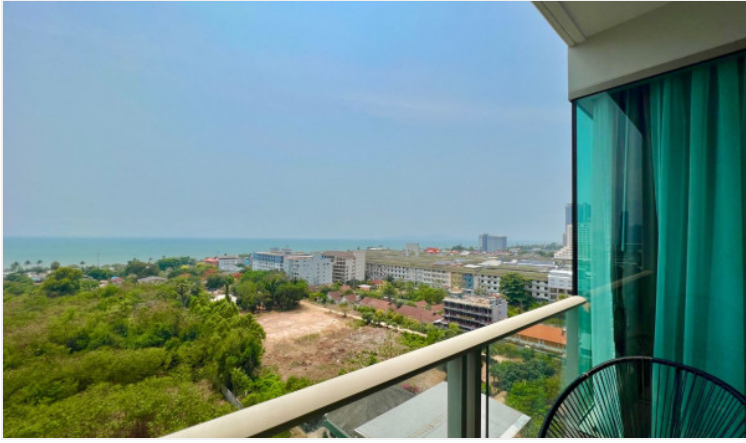

Riviera Jomtien - 1 Bed 1 Bath Sea View (14th Floor)

Pattaya, Jomtien, Thailand

Reference: 21346

฿30,000 per month

1 Bedrooms

1 Bathrooms

Condo

Property Description

The new landmark of Jomtien, a luxury high-rise condominium, is designed to make a statement and stand out from the skyline whilst enjoying direct commanding views over the entire Jomtien Beach area. Conveniently located off the all-new 2nd road, enjoying excellent access to Pattaya's main Sukhumvit road. Over 80% of units feature direct sea views. The Riviera Jomtien provides the best facilities, including swimming pools, jacuzzi, clubhouse and meeting room, games room, sauna, fitness, kid's club, etc. Highlighted with sky fitness and an infinity-edge pool on the 42nd floor

Photo Gallery

Property Details

- **Property Type:** Condo
- **Location:** Pattaya, Jomtien, Thailand
- **Internal Area:** 35m²
- **Price:** **฿30,000 per month**
- **Bedrooms:** 1
- **Bathrooms:** 1

Property Features