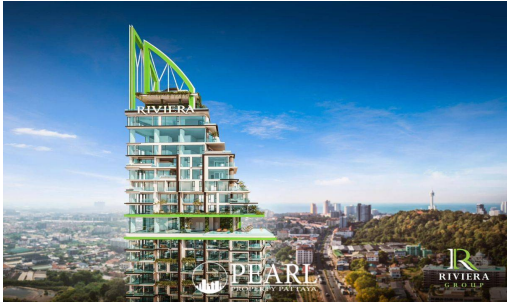

Riviera California

Pattaya, Thailand
Reference: 0723

฿3,500,000

1 Bedrooms

0 Bathrooms

Condo