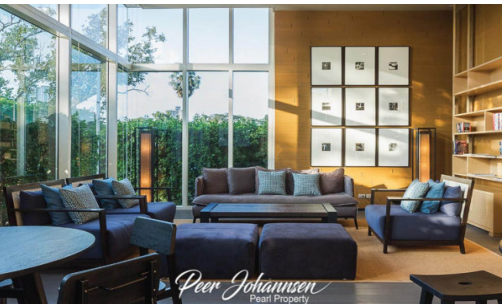

Reflection - 3 Bed 5 Bath Panoramic Sea View with Jacuzzi (20th Floor)

Pattaya, Jomtien, Thailand
Reference: 20762

฿28,500,000

3 Bedrooms

5 Bathrooms

Condo

Property Description

Super Luxurious Living, experiencing high-end relaxation at the Reflection Jomtien Beach. A beachfront luxurious condominium designed in a modern style. Allowing you to enjoy in a cozy and refreshing setting, surrounded by great lifestyle choices for your true relaxation in uniqueness. This is a fully furnished of 3 bedrooms, 5 bathrooms, 2 kitchens, plus 1 maid's room on the 20th floor. An ultra-outstanding of a spacious balcony with Jacuzzi and transparent railing shows the 180-degree ocean view. A gigantic glass door to the ceiling gives you access to the city view and nature at the same time.

Photo Gallery

Property Details

- **Property Type:** Condo
- **Location:** Pattaya, Jomtien, Thailand
- **Internal Area:** 217m²
- **Land Area:** 0m²
- **Price:** ฿28,500,000
- **Bedrooms:** 3
- **Bathrooms:** 5

Property Features

- Security
- Gym
- Jacuzzi
- Swimming Pool
- Air Conditioning
- Balcony
- Car Park
- Electricity
- Children's Area
- Lift
- Equipped Kitchen
- Library

Location