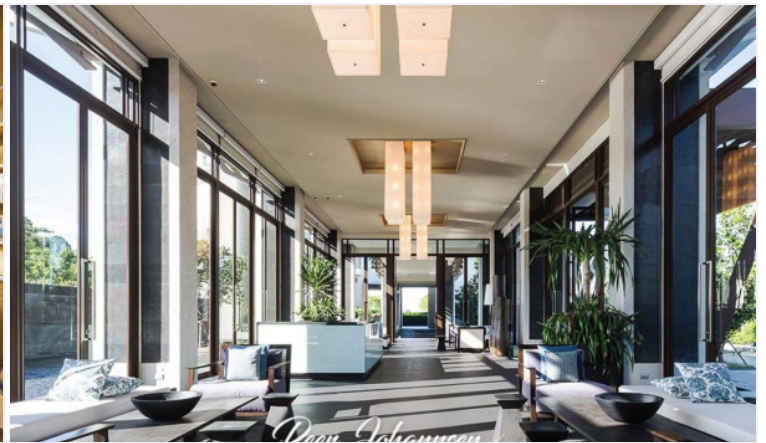

Reflection - 3 Bed 5 Bath Panoramic Sea View with Jacuzzi (20th Floor)

Pattaya, Jomtien, Thailand

Reference: 20762

฿28,500,000

3 Bedrooms

5 Bathrooms

Condo

Property Description

Super Luxurious Living, experiencing high-end relaxation at the Reflection Jomtien Beach. A beachfront luxurious condominium designed in a modern style. Allowing you to enjoy in a cozy and refreshing setting, surrounded by great lifestyle choices for your true relaxation in uniqueness. This is a fully furnished of 3 bedrooms, 5 bathrooms, 2 kitchens, plus 1 maid's room on the 20th floor. An ultra-outstanding of a spacious balcony with Jacuzzi and transparent railing shows the 180-degree ocean view. A gigantic glass door to the ceiling gives you access to the city view and nature at the same time.

Photo Gallery

Property Details

- **Property Type:** Condo
- **Location:** Pattaya, Jomtien, Thailand
- **Internal Area:** 217m²
- **Land Area:** 217m²
- **Price:** **฿28,500,000**
- **Bedrooms:** 3
- **Bathrooms:** 5

Property Features

- Security
- Gym
- Jacuzzi
- Swimming Pool
- Air Conditioning
- Balcony
- Car Park
- Electricity
- Children's Area
- Lift
- Equipped Kitchen
- Library

Location