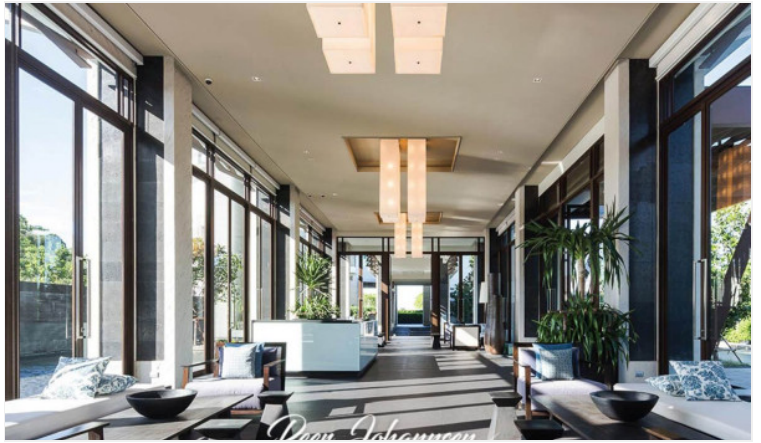

Reflection - 3 Bed 5 Bath Panoramic Sea View with Jacuzzi (20th Floor)

Pattaya, Jomtien, Thailand
Reference: 20762

฿28,500,000

3 Bedrooms

5 Bathrooms

Condo

Property Description

Super Luxurious Living, experiencing high-end relaxation at the Reflection Jomtien Beach. A beachfront luxurious condominium designed in a modern style. Allowing you to enjoy in a cozy and refreshing setting, surrounded by great lifestyle choices for your true relaxation in uniqueness. This is a fully furnished of 3 bedrooms, 5 bathrooms, 2 kitchens, plus 1 maid's room on the 20th floor. An ultra-outstanding of a spacious balcony with Jacuzzi and transparent railing shows the 180-degree ocean view. A gigantic glass door to the ceiling gives you access to the city view and nature at the same time.

Photo Gallery

Property Details

- **Property Type:** Condo
- **Location:** Pattaya, Jomtien, Thailand
- **Internal Area:** 217m²
- **Land Area:** 0m²
- **Price:** ฿28,500,000
- **Bedrooms:** 3
- **Bathrooms:** 5

Property Features

- Security
- Gym
- Jacuzzi
- Swimming Pool
- Air Conditioning
- Balcony
- Car Park
- Electricity
- Children's Area
- Lift
- Equipped Kitchen
- Library

Location