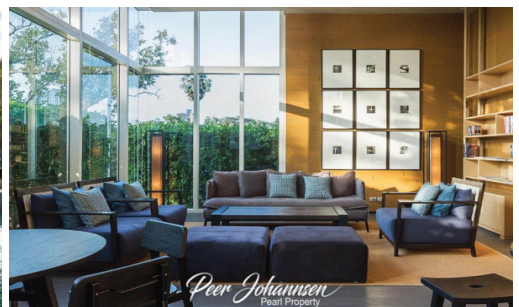

Reflection - 3 Bed 5 Bath Panoramic Sea View with Jacuzzi (20th Floor)

Pattaya, Jomtien, Thailand

Reference: 20762

฿28,500,000

3 Bedrooms

5 Bathrooms

Condo

Property Description

Super Luxurious Living, experiencing high-end relaxation at the Reflection Jomtien Beach. A beachfront luxurious condominium designed in a modern style. Allowing you to enjoy in a cozy and refreshing setting, surrounded by great lifestyle choices for your true relaxation in uniqueness. This is a fully furnished of 3 bedrooms, 5 bathrooms, 2 kitchens, plus 1 maid's room on the 20th floor. An ultra-outstanding of a spacious balcony with Jacuzzi and transparent railing shows the 180-degree ocean view. A gigantic glass door to the ceiling gives you access to the city view and nature at the same time.

Photo Gallery

Property Details

- **Property Type:** Condo
- **Location:** Pattaya, Jomtien, Thailand
- **Internal Area:** 217m²
- **Land Area:** 0m²
- **Price:** ฿28,500,000
- **Bedrooms:** 3
- **Bathrooms:** 5

Property Features

- Security
- Gym
- Jacuzzi
- Swimming Pool
- Air Conditioning
- Balcony
- Car Park
- Electricity
- Children's Area
- Lift
- Equipped Kitchen
- Library

Location