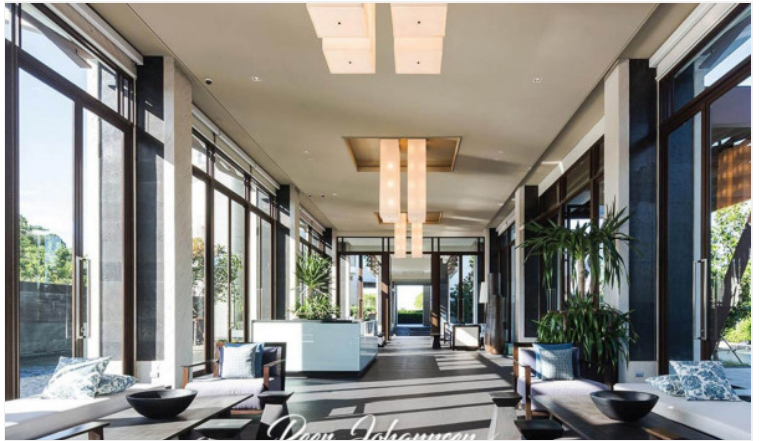

Property Description

Super Luxurious Living, experiencing high-end relaxation at the Reflection Jomtien Beach. A beachfront luxurious condominium designed in a modern style. Allowing you to enjoy in a cozy and refreshing setting, surrounded by great lifestyle choices for your true relaxation in uniqueness. This is a fully furnished of 3 bedrooms, 5 bathrooms, 2 kitchens, plus 1 maid's room on the 20th floor. An ultra-outstanding of a spacious balcony with Jacuzzi and transparent railing shows the 180-degree ocean view. A gigantic glass door to the ceiling gives you access to the city view and nature at the same time.

Photo Gallery