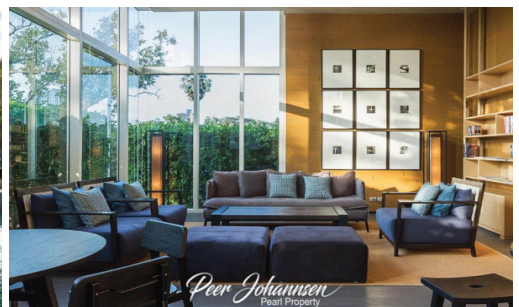

Reflection - 3 Bed 5 Bath Panoramic Sea View with Jacuzzi (20th Floor)

Pattaya, Jomtien, Thailand

Reference: 20762

฿28,500,000

3 Bedrooms

5 Bathrooms

Condo

Property Description

Super Luxurious Living, experiencing high-end relaxation at the Reflection Jomtien Beach. A beachfront luxurious condominium designed in a modern style. Allowing you to enjoy in a cozy and refreshing setting, surrounded by great lifestyle choices for your true relaxation in uniqueness. This is a fully furnished of 3 bedrooms, 5 bathrooms, 2 kitchens, plus 1 maid's room on the 20th floor. An ultra-outstanding of a spacious balcony with Jacuzzi and transparent railing shows the 180-degree ocean view. A gigantic glass door to the ceiling gives you access to the city view and nature at the same time.

Photo Gallery

Property Details

- **Property Type:** Condo
- **Location:** Pattaya, Jomtien, Thailand
- **Internal Area:** 217m²
- **Land Area:** 217m²
- **Price:** **฿28,500,000**
- **Bedrooms:** 3
- **Bathrooms:** 5

Property Features

- Security
- Gym
- Jacuzzi
- Swimming Pool
- Air Conditioning
- Balcony
- Car Park
- Electricity
- Children's Area
- Lift
- Equipped Kitchen
- Library

Location