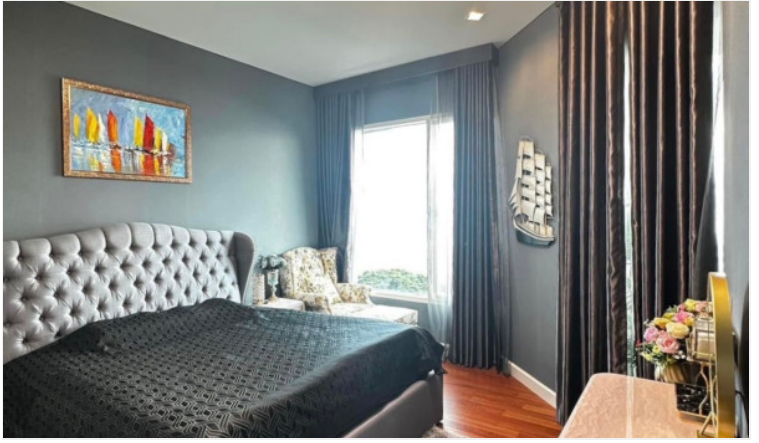

Reflection - 3 Bed 4 Bath With Sea View (5th Floor)

Pattaya, Jomtien, Thailand

Reference: 23749

฿27,500,000

3 Bedrooms

4 Bathrooms

Condo

Property Description

Super Luxurious Living, experiencing high-end relaxation at the Reflection Jomtien Beach. A beachfront luxurious condominium designed in a modern style. Allowing you to enjoy in a cozy and refreshing setting, surrounded by great lifestyle choices for your true relaxation in uniqueness. This is a fully furnished of 3 bedrooms, 4 bathrooms, offering 126.65 Sqm. of living space, 2 kitchens, plus 1 maid's room on the 5th floor. An ultra-outstanding of a spacious balcony and ocean view. Thai name ownership

Photo Gallery

Property Details

- **Property Type:** Condo
- **Location:** Pattaya, Jomtien, Thailand
- **Internal Area:** 214m²
- **Land Area:** 0m²
- **Price:** ~~฿~~**27,500,000**
- **Bedrooms:** 3
- **Bathrooms:** 4