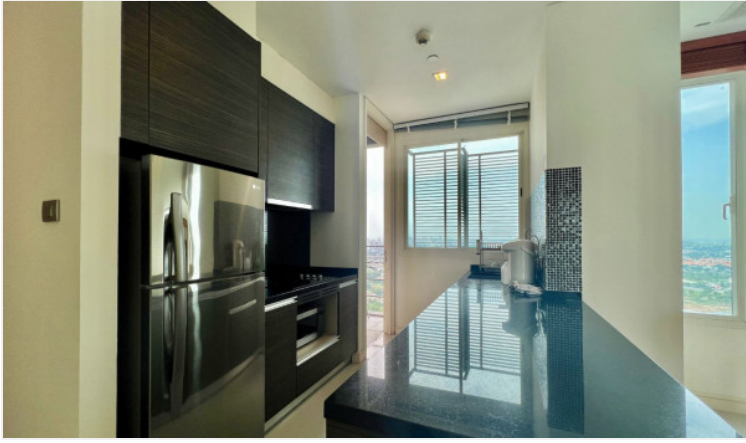

Reflection - 2 Bed 2 Bath Sea View With Jacuzzi (40th Floor)

Pattaya, Jomtien, Thailand

Reference: 22013

฿22,000,000

2 Bedrooms

2 Bathrooms

Condo

Property Description

Reflections is a high rise 2 buildings condominium, located on Jomtien Beach Road Soi 19, unique, iconic architectural design-the ultimate beachfront living experience. Both towers have exclusive swimming pools and sky gardens, the one on Oceanfront affording panoramic sea-views and it is a pet friendly condo project. This 2 bedrooms 2 bathrooms unit is situated on the 40th floor of building B, offering 116 sqm. an ultra-outstanding of a spacious balcony with Jacuzzi. It comes fully furnished with a modern vintage design, European kitchen with dining area, living area, storage room. The condo is bright and airy plus offers stunning ocean views. This unit is for rent and for sale in Thai name.

Photo Gallery

Property Details

- **Property Type:** Condo
- **Location:** Pattaya, Jomtien, Thailand
- **Internal Area:** 116m²
- **Land Area:** 0m²
- **Price:** ~~฿~~**22,000,000**
- **Bedrooms:** 2
- **Bathrooms:** 2