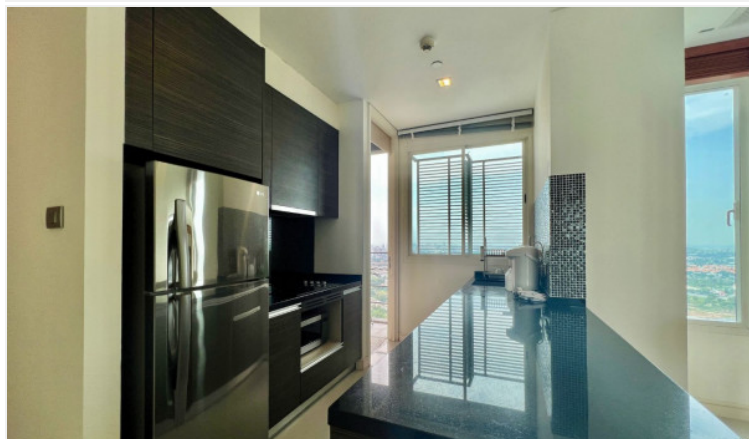

2 Bed Condo

Pattaya, Jomtien, Thailand

Reference: 22013

฿22,000,000

2 Bedrooms

2 Bathrooms

Condo

Property Description

Reflections is a high rise 2 buildings condominium, located on Jomtien Beach Road Soi 19, unique, iconic architectural design-the ultimate beachfront living experience. Both towers have exclusive swimming pools and sky gardens, the one on Oceanfront affording panoramic sea-views and it is a pet friendly condo project. This 2 bedrooms 2 bathrooms unit is situated on the 40th floor of building B, offering 116 sqm. an ultra-outstanding of a spacious balcony with Jacuzzi. It comes fully furnished with a modern vintage design, European kitchen with dining area, living area, storage room. The condo is bright and airy plus offers stunning ocean views. This unit is for rent and for sale in Thai name.

Photo Gallery

Property Details

- **Property Type:** Condo
- **Location:** Pattaya, Jomtien, Thailand
- **Internal Area:** 116m²
- **Land Area:** 0m²
- **Price:** ~~฿~~**22,000,000**
- **Bedrooms:** 2
- **Bathrooms:** 2