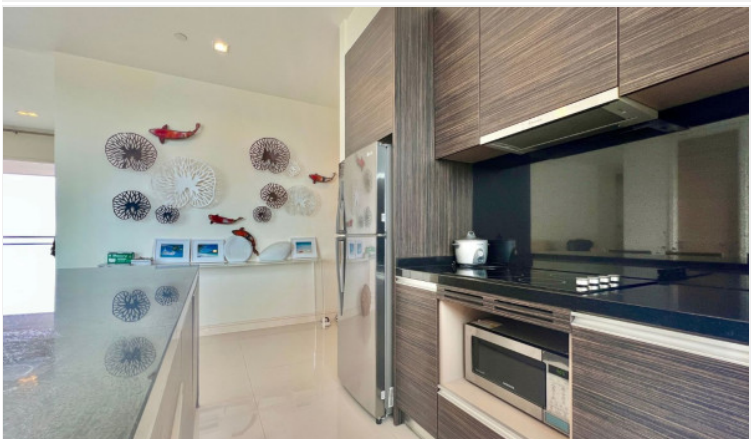

Reflections is a high rise 2 buildings condominium, located on Jomtien Beach Road Soi 19, unique, iconic architectural design-the ultimate beachfront living experience. Both towers have exclusive swimming pools and sky gardens, the one on Oceanfront affording panoramic sea-views and it is a pet friendly condo project. This 2 bedrooms 2 bathrooms unit is situated on the 40th floor of building B, offering 116 sqm. an ultra-outstanding of a spacious balcony with Jacuzzi. It comes fully furnished with a modern vintage design, European kitchen with dining area, living area, storage room. The condo is bright and airy plus offers stunning ocean views. This unit is for rent and for sale in Thai name.

Photo Gallery

Property Details

- **Property Type:** Condo
- **Location:** Pattaya, Jomtien, Thailand
- **Internal Area:** 116m²
- **Land Area:** 0m²
- **Price:** ~~฿~~**22,000,000**
- **Bedrooms:** 2
- **Bathrooms:** 2