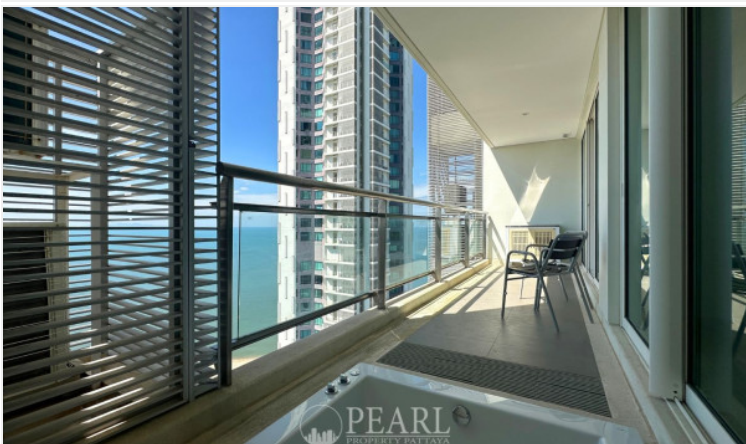

Reflection - 1 Bed 1 Bath With Sea View (28th Floor)

Pattaya, Jomtien, Thailand

Reference: 24895

฿7,600,000

1 Bedrooms

1 Bathrooms

Condo

Property Description

Super Luxurious Living, experiencing high-end relaxation at the Reflection Jomtien Beach. A beachfront luxurious condominium designed in a modern style. Allowing you to enjoy in a cozy and refreshing setting, surrounded by great lifestyle choices for your true relaxation in uniqueness. This unit is a fully furnished containing 1 bedroom, 1 bathroom situated on the 28th floor of building B offering 62.6 Sqm. of living space, a living area with a dining table, European kitchen, a balcony with a jacuzzi, providing an impressive view of the sea. This unit is available for sale in Foreign name ownership

Photo Gallery

Property Details

- **Property Type:** Condo
- **Location:** Pattaya, Jomtien, Thailand
- **Internal Area:** 62.6m²
- **Land Area:** 63m²
- **Price:** **฿7,600,000**
- **Bedrooms:** 1
- **Bathrooms:** 1