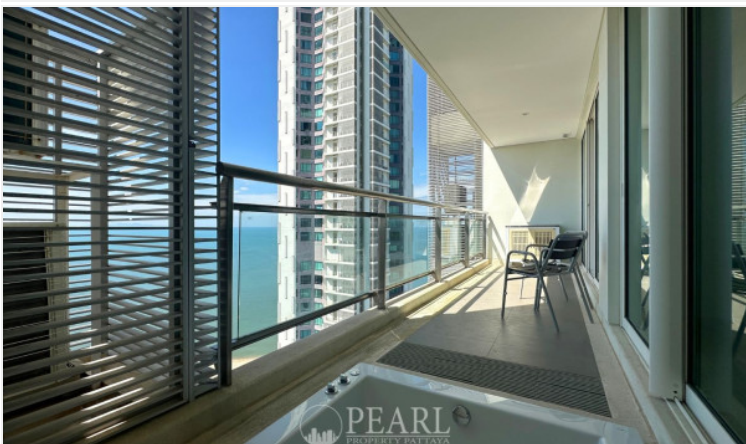

# Reflection - 1 Bed 1 Bath With Sea View (28th Floor)

Pattaya, Jomtien, Thailand

Reference: 24895

# Property Description

---

Super Luxurious Living, experiencing high-end relaxation at the Reflection Jomtien Beach. A beachfront luxurious condominium designed in a modern style. Allowing you to enjoy in a cozy and refreshing setting, surrounded by great lifestyle choices for your true relaxation in uniqueness. This unit is a fully furnished containing 1 bedroom, 1 bathroom situated on the 28th floor of building B offering 62.6 Sqm. of living space, a living area with a dining table, European kitchen, a balcony with a jacuzzi, providing an impressive view of the sea. This unit is available for sale in Foreign name ownership