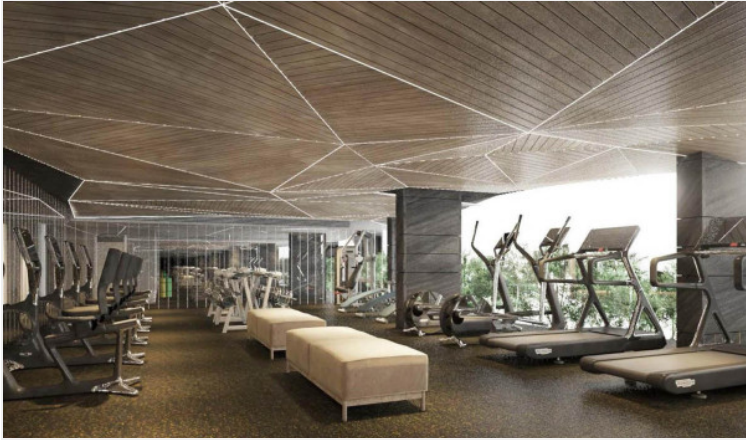

# Property Description

---

A low-rise residential condominium consists of 2 buildings with a total of 330 units across 8 floors. Ramada Mira North Pattaya is an oasis for serene relaxation as it is designed to harmonize with nature. The project has 3 different room types which are Deluxe. Its location is in North Pattaya, right in the heart of Pattaya, surrounded by natural elements that are ideal for relaxation such as shady trees, and cool sea breeze. Experience luxurious living with world-class service and facilities such as a swimming pool with a shallow water lounge area, the perspective lagoon, all-day dining, kids club, fitness center, the cascade pool, treehouse, pavilion, and others.

# Photo Gallery

---