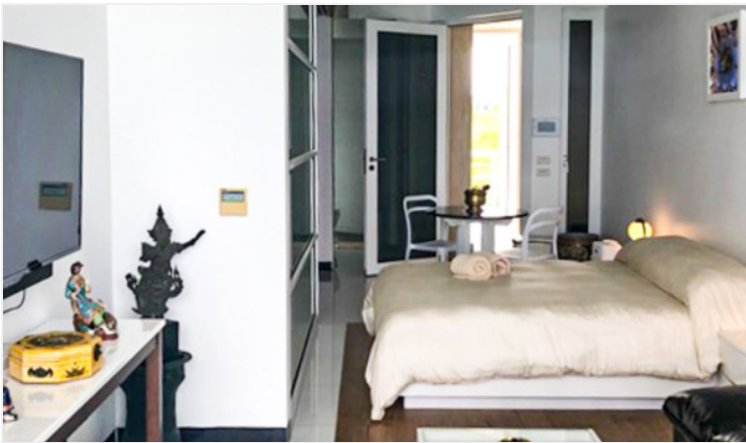

Pure Sunset Beach a luxurious condominium designed with European quality located in an outstanding location next to the beach, It is an environmental and Eco-friendly project that adopts standardized modern innovative technology from Europe and focuses on privacy with conveniences. The project atmosphere is romantic, suitable for real relaxation. This 3 bedrooms, 3 bathrooms unit is situated on the 5th floor with a stunning sea view, offering 160.22 Sq.m. of living space. It comes fully furnished with European kitchen, a dining area, and living area.

Photo Gallery

Property Details

- **Property Type:** Condo
- **Location:** Pattaya, Na Jomtien, Thailand
- **Internal Area:** 159.98m²
- **Land Area:** 160m²
- **Price:** **฿16,900,000**
- **Bedrooms:** 3
- **Bathrooms:** 3