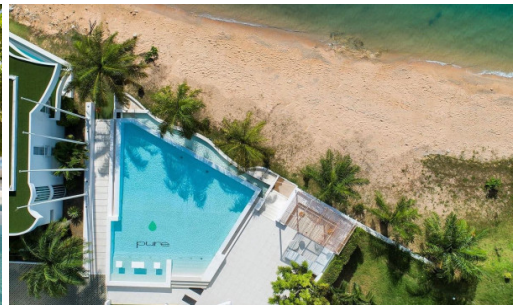

# Pure Sunset Beach - Condo for sale in Na Jomtien

Pattaya, Na Jomtien, Thailand

Reference: 20431

# Property Description

---

Pure Sunset Beach a luxurious condominium designed with European quality located in an outstanding location next to the beach, It is an environmental and Eco-friendly project that adopts standardized modern innovative technology from Europe and focuses on privacy with conveniences. The project atmosphere is romantic, suitable for real relaxation. This 3 bedrooms, 3 bathrooms unit is situated on the 5th floor with a stunning sea view, offering 160.22 Sq.m. of living space. It comes fully furnished with European kitchen, a dining area, and living area.