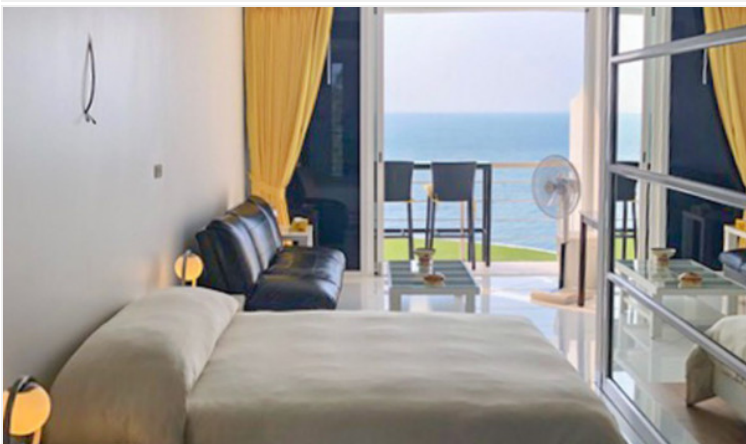

Pure Sunset Beach a luxurious condominium designed with European quality located in an outstanding location next to the beach, It is an environmental and Eco-friendly project that adopts standardized modern innovative technology from Europe and focuses on privacy with conveniences. The project atmosphere is romantic, suitable for real relaxation. This 3 bedrooms, 3 bathrooms unit is situated on the 5th floor with a stunning sea view, offering 160.22 Sq.m. of living space. It comes fully furnished with European kitchen, a dining area, and living area.

Photo Gallery

Property Details

- **Property Type:** Condo
- **Location:** Pattaya, Na Jomtien, Thailand
- **Internal Area:** 159.98m²
- **Land Area:** 160m²
- **Price:** **฿16,900,000**
- **Bedrooms:** 3
- **Bathrooms:** 3