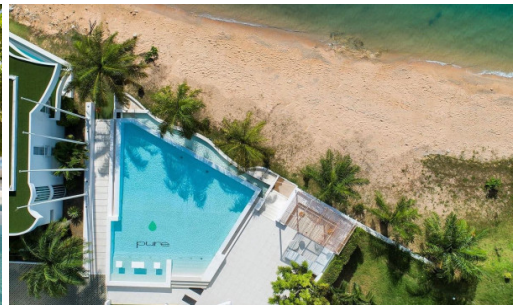

Pure Sunset Beach - Condo for sale in Na Jomtien

Pattaya, Na Jomtien, Thailand

Reference: 20431

฿16,900,000

3 Bedrooms

3 Bathrooms

Condo

Property Description

Pure Sunset Beach a luxurious condominium designed with European quality located in an outstanding location next to the beach, It is an environmental and Eco-friendly project that adopts standardized modern innovative technology from Europe and focuses on privacy with conveniences. The project atmosphere is romantic, suitable for real relaxation. This 3 bedrooms, 3 bathrooms unit is situated on the 5th floor with a stunning sea view, offering 160.22 Sq.m. of living space. It comes fully furnished with European kitchen, a dining area, and living area.

Photo Gallery

Property Details

- **Property Type:** Condo
- **Location:** Pattaya, Na Jomtien, Thailand
- **Internal Area:** 159.98m²
- **Land Area:** 160m²
- **Price:** **฿16,900,000**
- **Bedrooms:** 3
- **Bathrooms:** 3