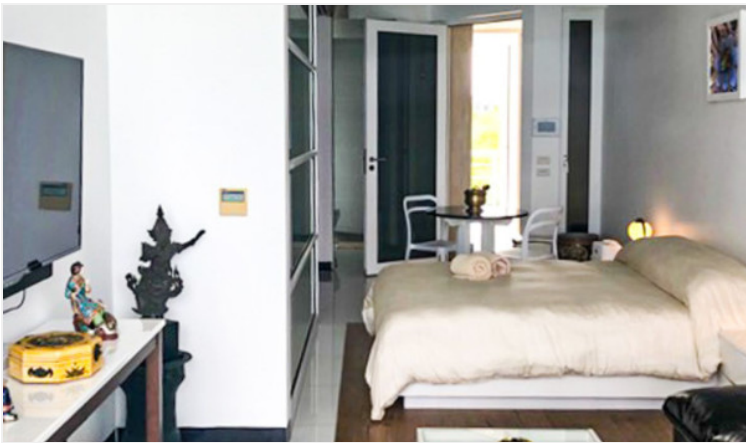

# Property Description

---

Pure Sunset Beach a luxurious condominium designed with European quality located in an outstanding location next to the beach, It is an environmental and Eco-friendly project that adopts standardized modern innovative technology from Europe and focuses on privacy with conveniences. The project atmosphere is romantic, suitable for real relaxation. This 3 bedrooms, 3 bathrooms unit is situated on the 5th floor with a stunning sea view, offering 160.22 Sq.m. of living space. It comes fully furnished with European kitchen, a dining area, and living area.

# Photo Gallery

---