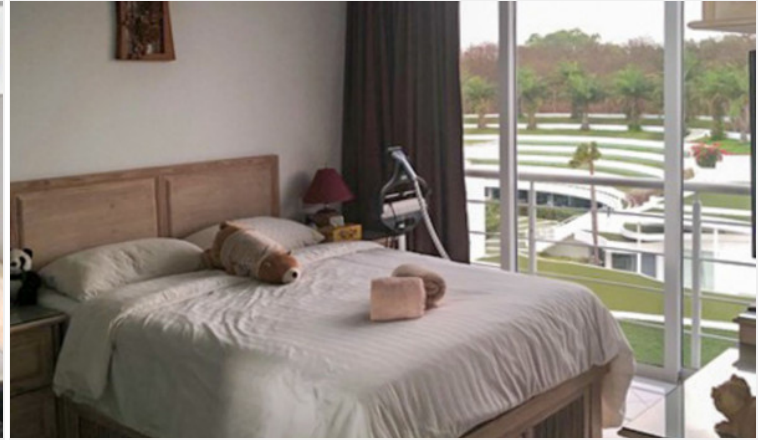

Pure Sunset Beach a luxurious condominium designed with European quality located in an outstanding location next to the beach, It is an environmental and Eco-friendly project that adopts standardized modern innovative technology from Europe and focuses on privacy with conveniences. The project atmosphere is romantic, suitable for real relaxation. This 3 bedrooms, 3 bathrooms unit is situated on the 5th floor with a stunning sea view, offering 160.22 Sq.m. of living space. It comes fully furnished with European kitchen, a dining area, and living area.

Photo Gallery

Property Details

- **Property Type:** Condo
- **Location:** Pattaya, Na Jomtien, Thailand
- **Internal Area:** 160.22m²
- **Land Area:** 0m²
- **Price:** **฿17,900,000**
- **Bedrooms:** 3
- **Bathrooms:** 3