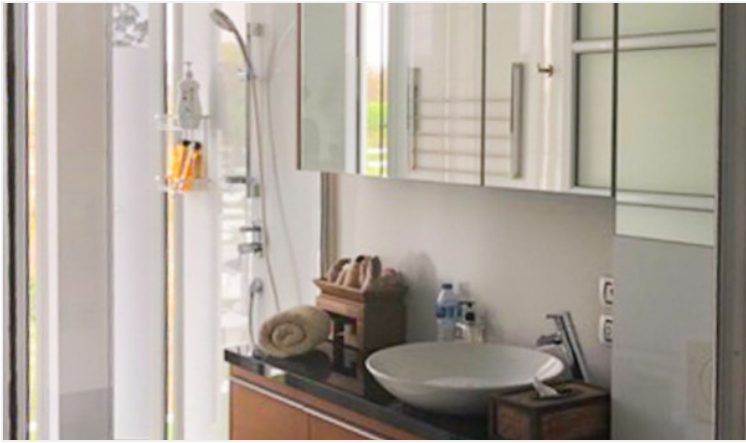

# Property Description

---

Pure Sunset Beach a luxurious condominium designed with European quality located in an outstanding location next to the beach, It is an environmental and Eco-friendly project that adopts standardized modern innovative technology from Europe and focuses on privacy with conveniences. The project atmosphere is romantic, suitable for real relaxation. This 3 bedrooms, 3 bathrooms unit is situated on the 5th floor with a stunning sea view, offering 160.22 Sq.m. of living space. It comes fully furnished with European kitchen, a dining area, and living area.

# Photo Gallery

---