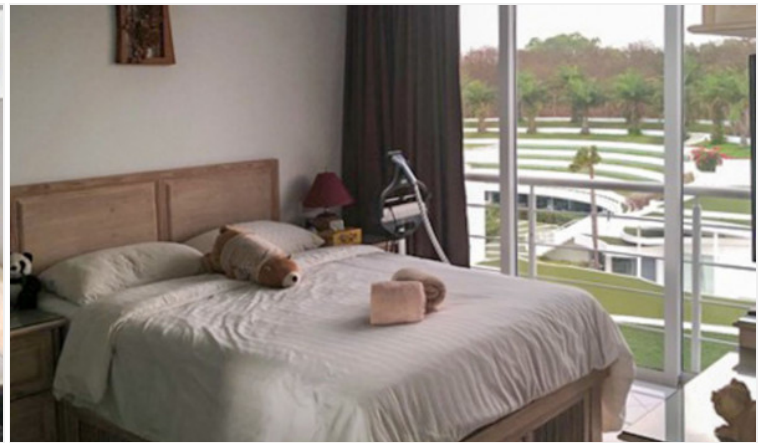

Pure Sunset Beach a luxurious condominium designed with European quality located in an outstanding location next to the beach, It is an environmental and Eco-friendly project that adopts standardized modern innovative technology from Europe and focuses on privacy with conveniences. The project atmosphere is romantic, suitable for real relaxation. This 3 bedrooms, 3 bathrooms unit is situated on the 5th floor with a stunning sea view, offering 160.22 Sq.m. of living space. It comes fully furnished with European kitchen, a dining area, and living area.

Photo Gallery

Property Details

- **Property Type:** Condo
- **Location:** Pattaya, Na Jomtien, Thailand
- **Internal Area:** 159.98m²
- **Land Area:** 160m²
- **Price:** **฿16,900,000**
- **Bedrooms:** 3
- **Bathrooms:** 3