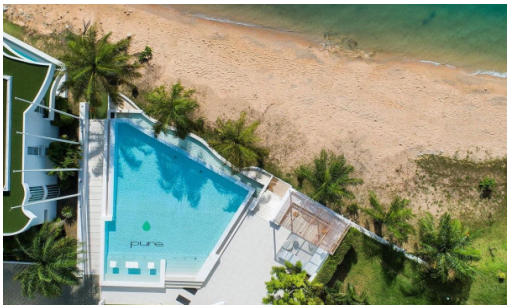

3 Bed Condo

Pattaya, Na Jomtien, Thailand

Reference: 20431

฿17,900,000

3 Bedrooms

3 Bathrooms

Condo

Property Description

Pure Sunset Beach a luxurious condominium designed with European quality located in an outstanding location next to the beach, It is an environmental and Eco-friendly project that adopts standardized modern innovative technology from Europe and focuses on privacy with conveniences. The project atmosphere is romantic, suitable for real relaxation. This 3 bedrooms, 3 bathrooms unit is situated on the 5th floor with a stunning sea view, offering 160.22 Sq.m. of living space. It comes fully furnished with European kitchen, a dining area, and living area.

Photo Gallery

Property Details

- **Property Type:** Condo
- **Location:** Pattaya, Na Jomtien, Thailand
- **Internal Area:** 160.22m²
- **Land Area:** 0m²
- **Price:** **฿17,900,000**
- **Bedrooms:** 3
- **Bathrooms:** 3