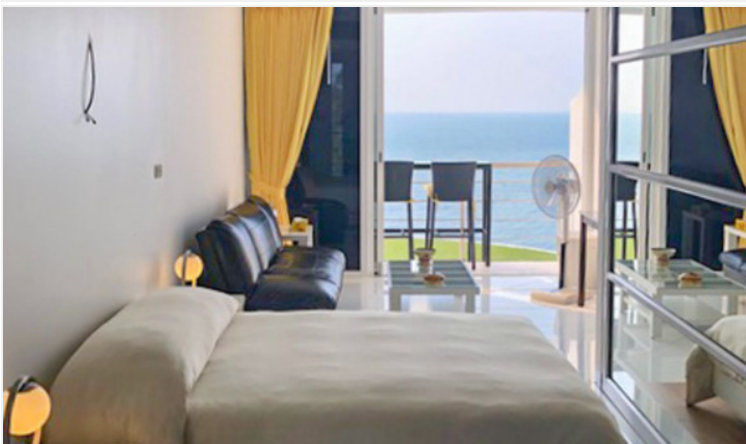

# Property Description

---

Pure Sunset Beach a luxurious condominium designed with European quality located in an outstanding location next to the beach, It is an environmental and Eco-friendly project that adopts standardized modern innovative technology from Europe and focuses on privacy with conveniences. The project atmosphere is romantic, suitable for real relaxation. This 3 bedrooms, 3 bathrooms unit is situated on the 5th floor with a stunning sea view, offering 160.22 Sq.m. of living space. It comes fully furnished with European kitchen, a dining area, and living area.

# Photo Gallery

---