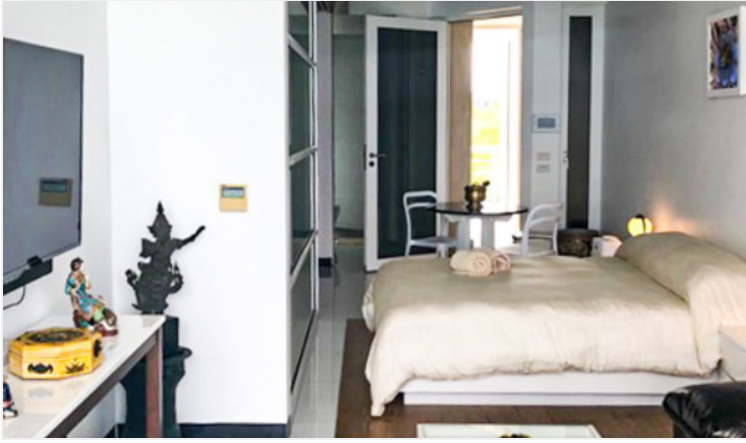

Pure Sunset Beach a luxurious condominium designed with European quality located in an outstanding location next to the beach, It is an environmental and Eco-friendly project that adopts standardized modern innovative technology from Europe and focuses on privacy with conveniences. The project atmosphere is romantic, suitable for real relaxation. This 3 bedrooms, 3 bathrooms unit is situated on the 5th floor with a stunning sea view, offering 160.22 Sq.m. of living space. It comes fully furnished with European kitchen, a dining area, and living area.

Photo Gallery

Property Details

- **Property Type:** Condo
- **Location:** Pattaya, Na Jomtien, Thailand
- **Internal Area:** 160.22m²
- **Land Area:** 0m²
- **Price:** **฿17,900,000**
- **Bedrooms:** 3
- **Bathrooms:** 3