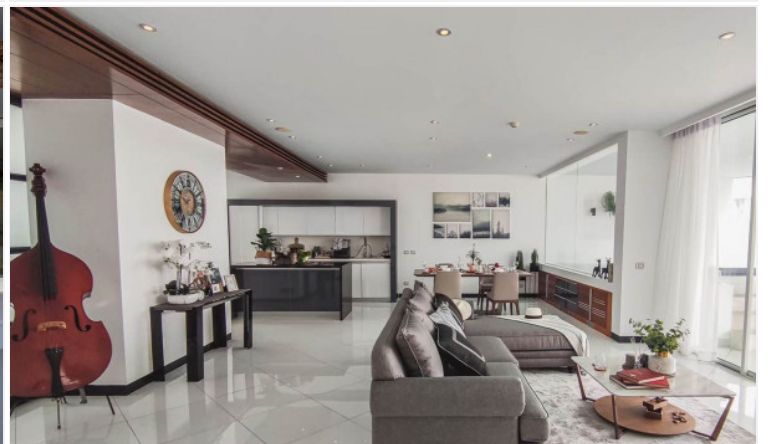

Pure Sunset Beach - 1 Bed 1 Bath Sea View

Pattaya, Na Jomtien, Thailand
Reference: 9729

฿6,177,800

1 Bedrooms

1 Bathrooms

Condo

Property Description

Pure Sunset Beach Condominium is a Swiss-designed boutique development. It is designed under the concept of eco-friendly with a European quality on a rare seafront plot, increasing comfort, privacy, and peace of mind. The project consists of 6 low-rise buildings with a total of 123 residential units, located in Na Jomtien which easily reach Pattaya City. PURE is a truly unique residential experience in terms of design, quality, and environmental conformity in a green, natural and tranquil setting.

Photo Gallery

Property Details

- **Property Type:** Condo
- **Location:** Pattaya, Na Jomtien, Thailand
- **Internal Area:** 72.68m²
- **Land Area:** 73m²
- **Price:** **฿6,177,800**
- **Bedrooms:** 1
- **Bathrooms:** 1