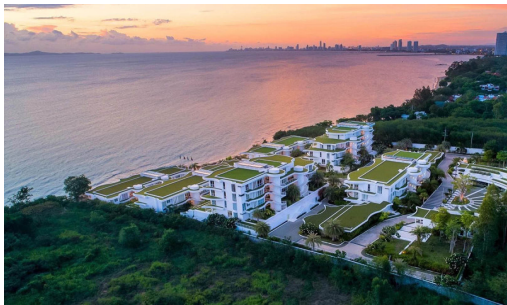

Pure Sunset Beach - 1 Bed 1 Bath Sea View

Pattaya, Na Jomtien, Thailand

Reference: 9729

฿6,177,800

1 Bedrooms

1 Bathrooms

Condo

Property Description

Pure Sunset Beach Condominium is a Swiss-designed boutique development. It is designed under the concept of eco-friendly with a European quality on a rare seafront plot, increasing comfort, privacy, and peace of mind. The project consists of 6 low-rise buildings with a total of 123 residential units, located in Na Jomtien which easily reach Pattaya City. PURE is a truly unique residential experience in terms of design, quality, and environmental conformity in a green, natural and tranquil setting.

Photo Gallery

Property Details

- **Property Type:** Condo
- **Location:** Pattaya, Na Jomtien, Thailand
- **Internal Area:** 72.68m²
- **Land Area:** 73m²
- **Price:** **฿6,177,800**
- **Bedrooms:** 1
- **Bathrooms:** 1