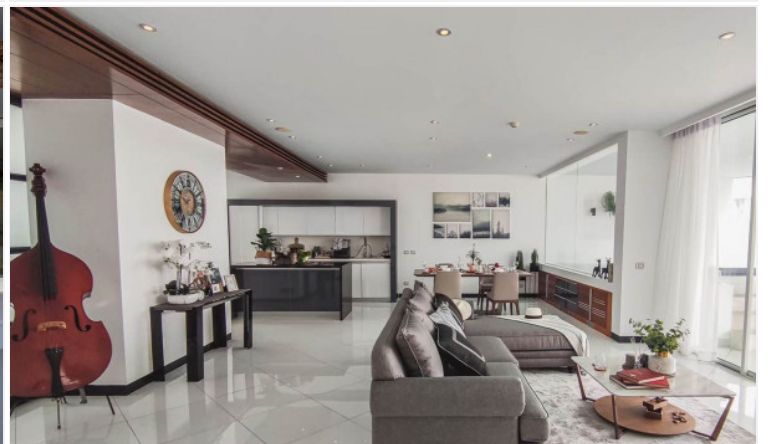

Pure Sunset Beach - 1 Bed 1 Bath Sea View

Pattaya, Na Jomtien, Thailand
Reference: 9729

฿7,990,000

1 Bedrooms

1 Bathrooms

Condo

Property Description

Pure Sunset Beach Condominium is a Swiss-designed boutique development. It is designed under the concept of eco-friendly with a European quality on a rare seafront plot, increasing comfort, privacy, and peace of mind. The project consists of 6 low-rise buildings with a total of 123 residential units, located in Na Jomtien which easily reach Pattaya City. PURE is a truly unique residential experience in terms of design, quality, and environmental conformity in a green, natural and tranquil setting.

Photo Gallery

Property Details

- **Property Type:** Condo
- **Location:** Pattaya, Na Jomtien, Thailand
- **Internal Area:** 72.68m²
- **Land Area:** 0m²
- **Price:** **฿7,990,000**
- **Bedrooms:** 1
- **Bathrooms:** 1