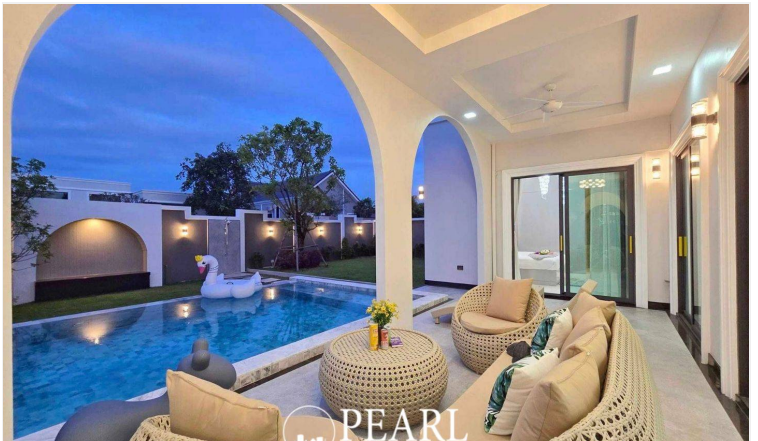

Property Description

Modern Classic Pool Villas Pattaya - Ready to Move In!

This exclusive villa located in Soi Phonpraphanimit 26-28, East Pattaya just 1.5 km from Mabprachan Reservoir and Siam Country Club, offers a serene lifestyle with only 8 villas in the project. The 4-bedroom, 5-bathroom home spans 307.75 sq.m. on a 165 sq.wah plot, featuring a spacious open-plan living area with high ceilings, a European kitchen with island and a separate Thai kitchen. Enjoy a private 9 x 4-meter swimming pool, large garden and ample parking for 4 cars.

The villa comes fully furnished with premium appliances, including a dishwasher, wine fridge, refrigerator, microwave, oven and electric stove.

Take advantage of our exclusive promotion available this year, including the free solar cell system and all the premium appliances

Don't miss this chance to own a dream home in one of Pattaya's most sought-after areas. For more details or to schedule a viewing, contact us now!

Photo Gallery