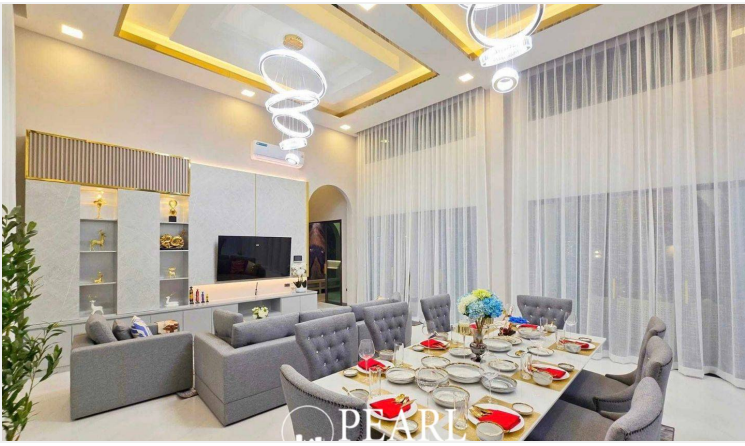

# Property Description

---

Modern Classic Pool Villas Pattaya - Ready to Move In!

This exclusive villa located in Soi Phonpraphanimit 26-28, East Pattaya just 1.5 km from Mabprachan Reservoir and Siam Country Club, offers a serene lifestyle with only 8 villas in the project. The 4-bedroom, 5-bathroom home spans 307.75 sq.m. on a 165 sq.wah plot, featuring a spacious open-plan living area with high ceilings, a European kitchen with island and a separate Thai kitchen. Enjoy a private 9 x 4-meter swimming pool, large garden and ample parking for 4 cars.

# Photo Gallery

---