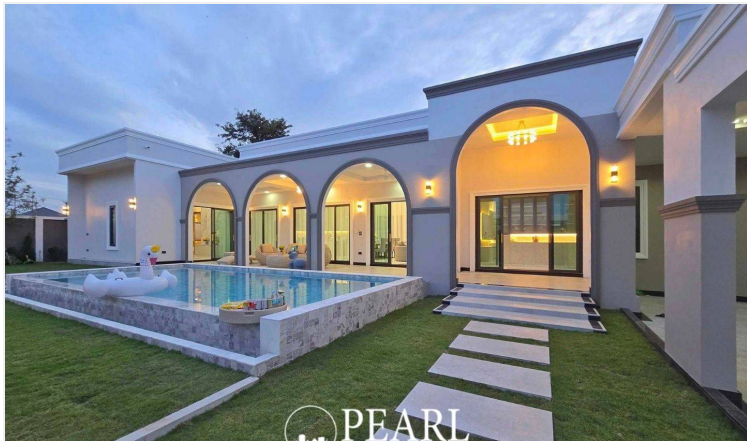

Property Description

Modern Classic Pool Villas Pattaya - Ready to Move In!

This exclusive villa located in Soi Phonpraphanimit 26-28, East Pattaya just 1.5 km from Mabprachan Reservoir and Siam Country Club, offers a serene lifestyle with only 8 villas in the project. The 4-bedroom, 5-bathroom home spans 307.75 sq.m. on a 165 sq.wah plot, featuring a spacious open-plan living area with high ceilings, a European kitchen with island and a separate Thai kitchen. Enjoy a private 9 x 4-meter swimming pool, large garden and ample parking for 4 cars.

The villa comes fully furnished with premium appliances, including a dishwasher, wine fridge, refrigerator, microwave, oven and electric stove.

Take advantage of our exclusive promotion available this year, including the free solar cell system and all the premium appliances

Don't miss this chance to own a dream home in one of Pattaya's most sought-after areas. For more details or to schedule a viewing, contact us now!

Photo Gallery