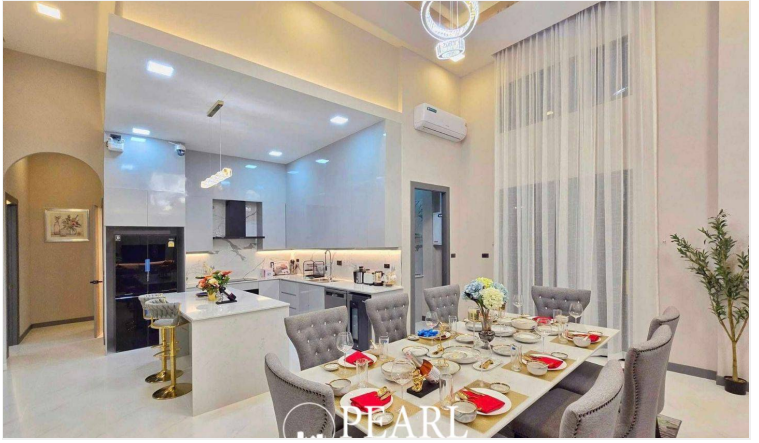

# Property Description

---

Modern Classic Pool Villas Pattaya - Ready to Move In!

This exclusive villa located in Soi Phonpraphanimit 26-28, East Pattaya just 1.5 km from Mabprachan Reservoir and Siam Country Club, offers a serene lifestyle with only 8 villas in the project. The 4-bedroom, 5-bathroom home spans 307.75 sq.m. on a 165 sq.wah plot, featuring a spacious open-plan living area with high ceilings, a European kitchen with island and a separate Thai kitchen. Enjoy a private 9 x 4-meter swimming pool, large garden and ample parking for 4 cars.

The villa comes fully furnished with premium appliances, including a dishwasher, wine fridge, refrigerator, microwave, oven and electric stove.

Take advantage of our exclusive promotion available this year, including the free solar cell system and all the premium appliances

# Photo Gallery

---