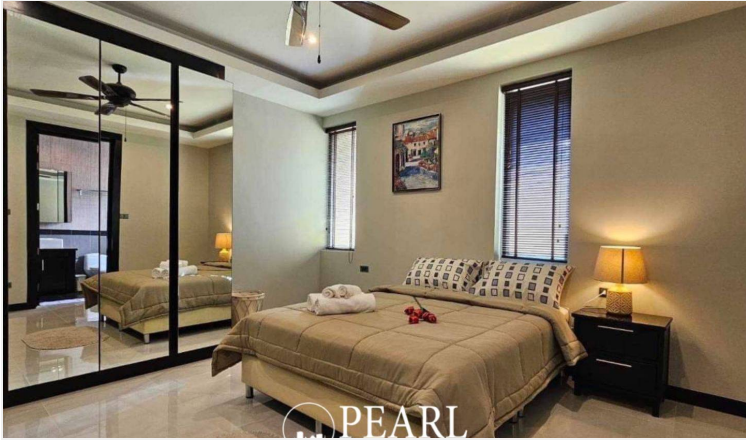

Pool Villa Near Mabprachan For Sale - 4 Bedrooms 5 Bathrooms

Pattaya, Mabprachan Lake, Thailand

Reference: 9702

฿11,700,000

4 Bedrooms

5 Bathrooms

Villa

Property Description

This pool villa is located inear Mabprachan Lake in the East Pattaya area, offering the perfect blend of elegance, privacy, and convenience. Ideal for those seeking a tranquil lifestyle with easy access to Pattaya city and surrounding amenities. The property is easily accessible via Highway 7 and 36, just 10 minutes from Siam Country Club Golf Course and Rugby International School, and only a 20-minute drive to Pattaya City. This fully furnished home, set on a 439.2 sqm plot of land, offers 246 sqm of living space. It includes 4 bedrooms, 5 bathrooms, a dining area, a living area, a private swimming pool, and a car park, providing ample space for comfortable living.

Photo Gallery

Property Details

- **Property Type:** Villa
- **Location:** Pattaya, Mabprachan Lake, Thailand
- **Internal Area:** 246m²
- **Land Area:** 439m²
- **Price:** ฿11,700,000
- **Bedrooms:** 4
- **Bathrooms:** 5