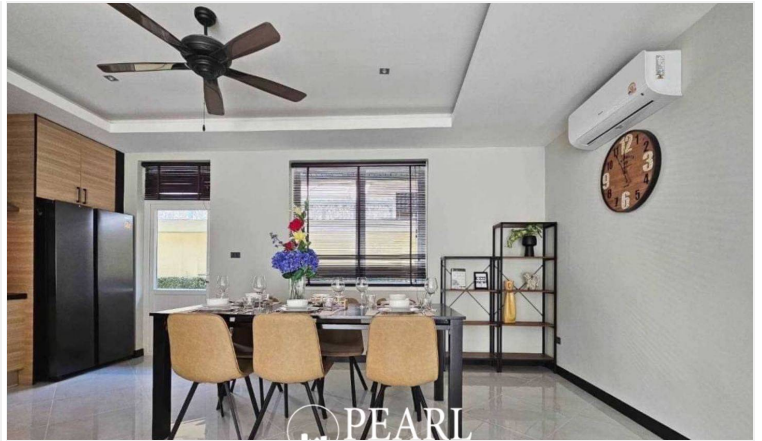

Property Description

This pool villa is located inear Mabprachan Lake in the East Pattaya area, offering the perfect blend of elegance, privacy, and convenience. Ideal for those seeking a tranquil lifestyle with easy access to Pattaya city and surrounding amenities. The property is easily accessible via Highway 7 and 36, just 10 minutes from Siam Country Club Golf Course and Rugby International School, and only a 20-minute drive to Pattaya City. This fully furnished home, set on a 439.2 sqm plot of land, offers 246 sqm of living space. It includes 4 bedrooms, 5 bathrooms, a dining area, a living area, a private swimming pool, and a car park, providing ample space for comfortable living.

Photo Gallery