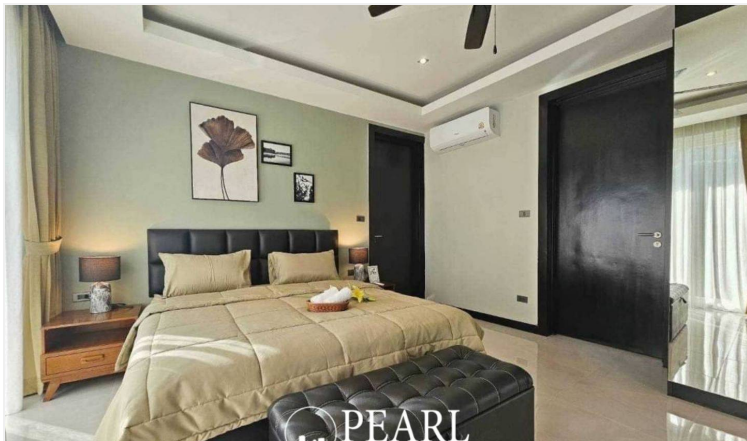

Pool Villa Near Mabprachan For Sale - 4 Bedrooms 5 Bathrooms

Pattaya, Mabprachan Lake, Thailand

Reference: 9702

฿11,700,000

4 Bedrooms

5 Bathrooms

Villa

Property Description

This pool villa is located inear Mabprachan Lake in the East Pattaya area, offering the perfect blend of elegance, privacy, and convenience. Ideal for those seeking a tranquil lifestyle with easy access to Pattaya city and surrounding amenities. The property is easily accessible via Highway 7 and 36, just 10 minutes from Siam Country Club Golf Course and Rugby International School, and only a 20-minute drive to Pattaya City. This fully furnished home, set on a 439.2 sqm plot of land, offers 246 sqm of living space. It includes 4 bedrooms, 5 bathrooms, a dining area, a living area, a private swimming pool, and a car park, providing ample space for comfortable living.

Photo Gallery

Property Details

- **Property Type:** Villa
- **Location:** Pattaya, Mabprachan Lake, Thailand
- **Internal Area:** 246m²
- **Land Area:** 439m²
- **Price:** ฿11,700,000
- **Bedrooms:** 4
- **Bathrooms:** 5