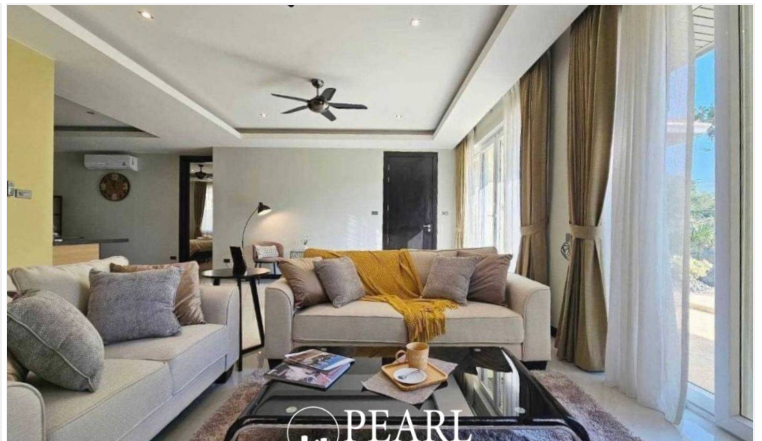

Pool Villa Near Mabprachan For Sale - 4 Bedrooms 5 Bathrooms

Pattaya, Mabprachan Lake, Thailand

Reference: 9702

฿11,700,000

4 Bedrooms

5 Bathrooms

Villa

Property Description

This pool villa is located inear Mabprachan Lake in the East Pattaya area, offering the perfect blend of elegance, privacy, and convenience. Ideal for those seeking a tranquil lifestyle with easy access to Pattaya city and surrounding amenities. The property is easily accessible via Highway 7 and 36, just 10 minutes from Siam Country Club Golf Course and Rugby International School, and only a 20-minute drive to Pattaya City. This fully furnished home, set on a 439.2 sqm plot of land, offers 246 sqm of living space. It includes 4 bedrooms, 5 bathrooms, a dining area, a living area, a private swimming pool, and a car park, providing ample space for comfortable living.

Photo Gallery

Property Details

- **Property Type:** Villa
- **Location:** Pattaya, Mabprachan Lake, Thailand
- **Internal Area:** 246m²
- **Land Area:** 439m²
- **Price:** ฿11,700,000
- **Bedrooms:** 4
- **Bathrooms:** 5