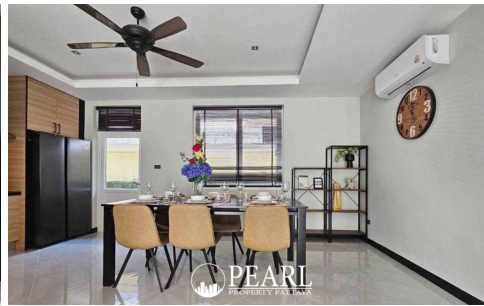

Pool Villa Near Mabprachan For Sale - 4 Bedrooms 5 Bathrooms

Pattaya, Mabprachan Lake, Thailand

Reference: 9702

฿11,700,000

4 Bedrooms

5 Bathrooms

Villa

Property Description

This pool villa is located inear Mabprachan Lake in the East Pattaya area, offering the perfect blend of elegance, privacy, and convenience. Ideal for those seeking a tranquil lifestyle with easy access to Pattaya city and surrounding amenities. The property is easily accessible via Highway 7 and 36, just 10 minutes from Siam Country Club Golf Course and Rugby International School, and only a 20-minute drive to Pattaya City. This fully furnished home, set on a 439.2 sqm plot of land, offers 246 sqm of living space. It includes 4 bedrooms, 5 bathrooms, a dining area, a living area, a private swimming pool, and a car park, providing ample space for comfortable living.