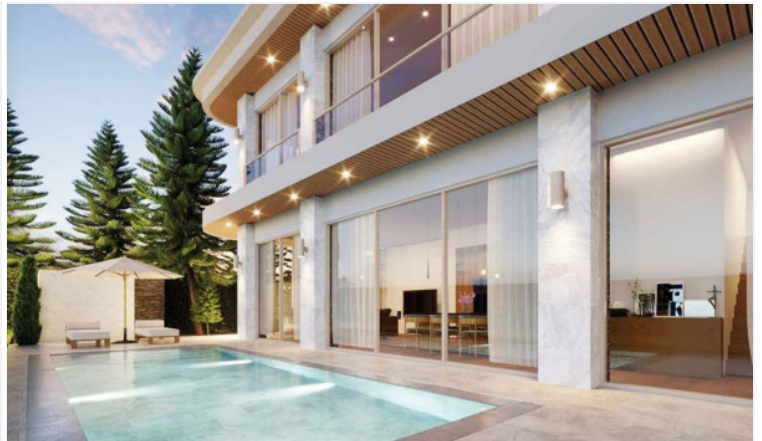

Property Description

House Pool Villa Pattaya, luxury style, decorated in a modern style, complete with all-around convenient transportation with all lifestyle sources of Pattaya. Full functions plus a private swimming pool for you to relax with your family

Project Information

Perla Villa Pool Villas is conveniently located in Near Mabprachan Lake area, East Pattaya. The Location offers easy access to motorway Bangkok and Rayong, near by international school, golf courses, restaurants and attractions, Only 15 minutes to Pattaya city.

Types and Details

Total : 6 Plots

4 Bedrooms 5 Bathrooms

Plot size: starting from 98.5 - 115.50 Sq.w.

Living size: 413 - 418 Sq.m.

Parking space : 3 cars

Photo Gallery