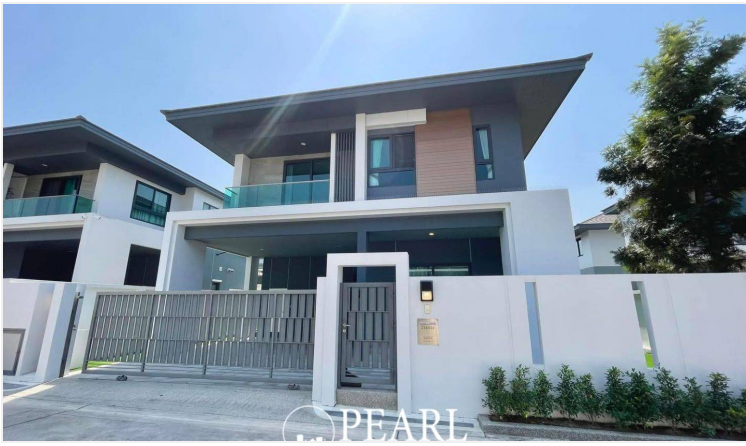

Patta Ville - 3 Bedrooms 4 Bathrooms

Pattaya, Pattaya, Thailand

Reference: 7704

฿11,700,000

3 Bedrooms

4 Bathrooms

Villa

Property Description

Pearl Property presents a stunning **two-story detached home in Patta Ville**, a high-quality residential project in **Soi Siam Country Club**. Fully furnished with elegant **built-in furniture**, this home is move-in ready, offering a perfect blend of comfort and modern design.

24-hour security for peace of mind

Clubhouse and **swimming pool** for leisure and relaxation

Located in the vibrant **Soi Siam Country Club**, this property offers easy access to Pattaya's top attractions, shopping centers, international schools, and golf courses.

Don't miss this opportunity to own a premium home in one of Pattaya's most sought-after locations.

Contact us today to schedule a viewing!

Photo Gallery

Property Details

- **Property Type:** Villa
- **Location:** Pattaya, Pattaya, Thailand
- **Internal Area:** 200m²
- **Land Area:** 240m²
- **Price:** ฿11,700,000
- **Bedrooms:** 3
- **Bathrooms:** 4