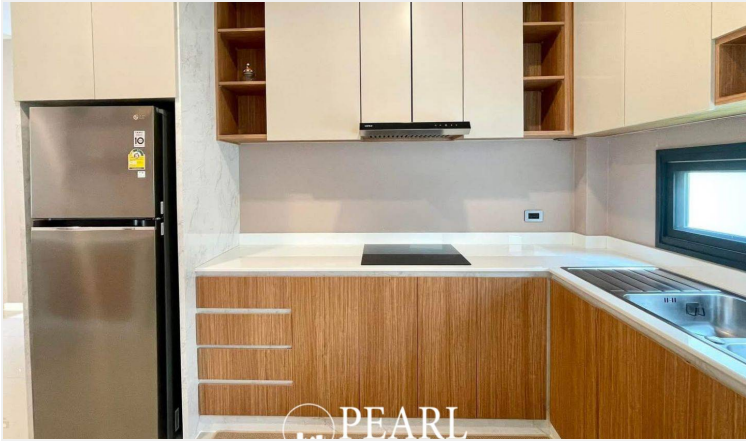

Pearl Property presents a stunning **two-story detached home in Patta Ville**, a high-quality residential project in **Soi Siam Country Club**. Fully furnished with elegant **built-in furniture**, this home is move-in ready, offering a perfect blend of comfort and modern design.

Don't miss this opportunity to own a premium home in one of Pattaya's most sought-after locations.

Contact us today to schedule a viewing!

Photo Gallery

Property Details

- **Property Type:** Villa
- **Location:** Pattaya, Pattaya, Thailand
- **Internal Area:** 200m²
- **Land Area:** 240m²
- **Price:** ฿11,700,000
- **Bedrooms:** 3
- **Bathrooms:** 4