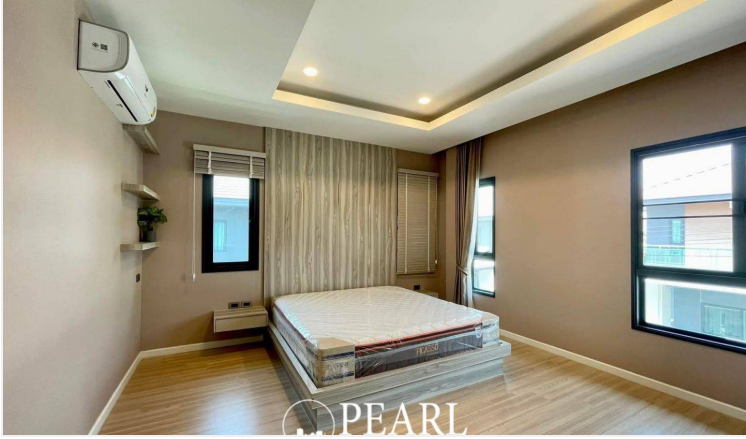

Patta Ville - 3 Bedrooms 4 Bathrooms

Pattaya, Pattaya, Thailand

Reference: 7704

฿11,700,000

3 Bedrooms

4 Bathrooms

Villa

Property Description

Pearl Property presents a stunning **two-story detached home in Patta Ville**, a high-quality residential project in **Soi Siam Country Club**. Fully furnished with elegant **built-in furniture**, this home is move-in ready, offering a perfect blend of comfort and modern design.

Property Details:

Land Size: 60 sq. wah | **Usable Area:** 240 sqm

Bedrooms: 3 | **Bathrooms:** 4

Living Area: Spacious and inviting

Kitchen: Modern built-in design

Parking: 2-car garage

Exclusive Community Features:

Don't miss this opportunity to own a premium home in one of Pattaya's most sought-after locations.

Contact us today to schedule a viewing!

Photo Gallery

Property Details

- **Property Type:** Villa
- **Location:** Pattaya, Pattaya, Thailand
- **Internal Area:** 200m²
- **Land Area:** 240m²
- **Price:** ฿11,700,000
- **Bedrooms:** 3
- **Bathrooms:** 4