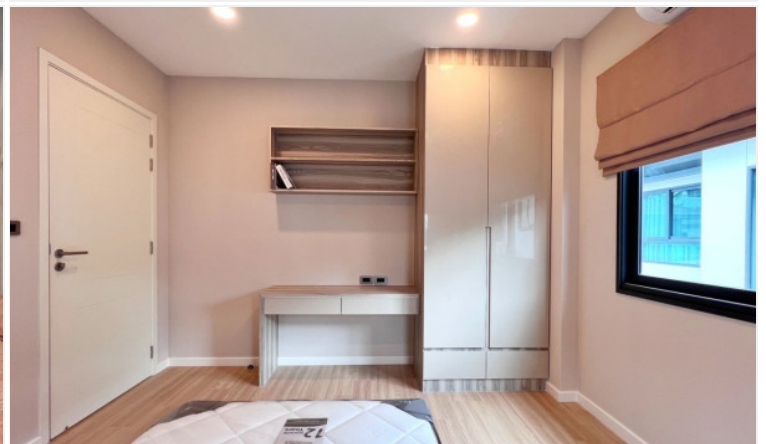

Patta Villa - 3 Bed 3 Bath for Rent

Pattaya, East Pattaya, Thailand

Reference: 19000

฿52,000 per month

3 Bedrooms

3 Bathrooms

Villa

Property Description

Patta Ville is a modern single-detached home under the concept of 'Charms of living'. It represents the reflection of the unique modern lifestyle, minimalist design with maximum living, and enjoying every moment to the fullest. The project offers the widest and biggest space with simplicity and its function as a minimal design, also connecting you with the nature outside. Patta Ville is situated in Soi Siam Country Club, the development location where is convenient to access any destination at ease. It is coming with plenty of facilities such as a clubhouse, fitness center, modern retreat park, CCTV, and security checkpoint around the project.

Photo Gallery

Property Details

- **Property Type:** Villa
- **Location:** Pattaya, East Pattaya, Thailand
- **Internal Area:** 200m²
- **Land Area:** 0m²
- **Price:** ~~฿~~**52,000 per month**
- **Bedrooms:** 3
- **Bathrooms:** 3