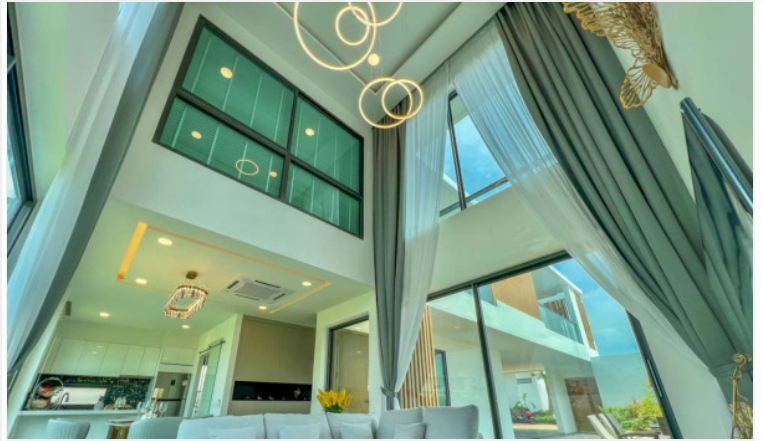

Property Description

Palm Lakeside Villas is a modern-contemporary design consisting of one-story and two-story types. The project offers a wide selection of different house layouts to suit your needs and lifestyles. It is situated close to Mabprachan lake, East Pattaya, connected conveniently close to the motorway with immediate access to Pattaya City and Bangkok.

Photo Gallery