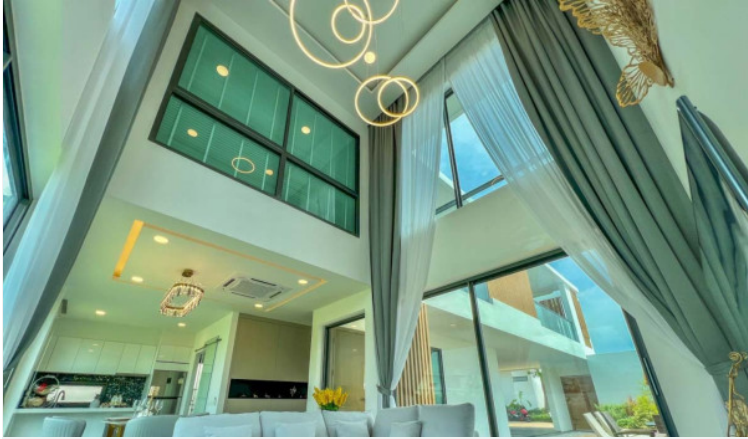

Property Description

Palm Lakeside Villas is a modern-contemporary design consisting of one-story and two-story types. The project offers a wide selection of different house layouts to suit your needs and lifestyles. It is situated close to Mabprachan lake, East Pattaya, connected conveniently close to the motorway with immediate access to Pattaya City and Bangkok.

Photo Gallery