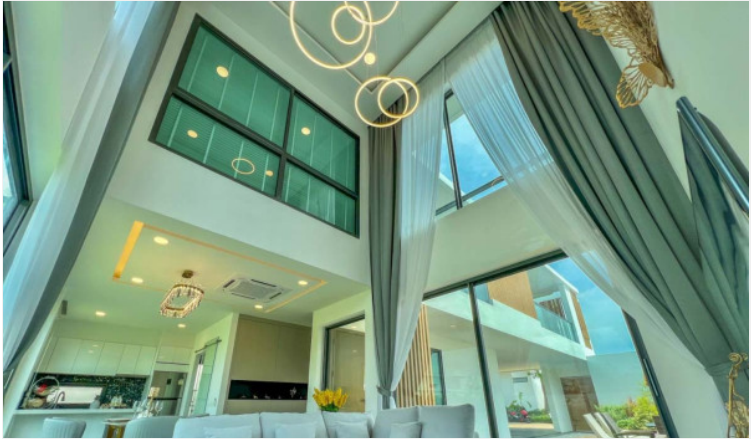

# Property Description

---

Palm Lakeside Villas is a modern-contemporary design consisting of one-story and two-story types. The project offers a wide selection of different house layouts to suit your needs and lifestyles. It is situated close to Mabprachan lake, East Pattaya, connected conveniently close to the motorway with immediate access to Pattaya City and Bangkok.

# Photo Gallery