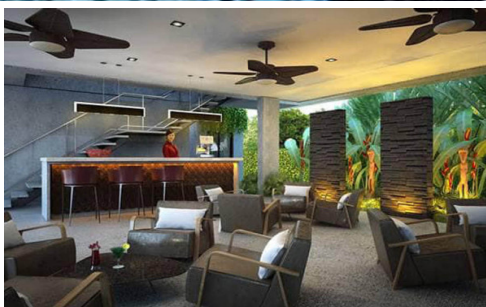

Palm Lakeside Villas - 3 Bed 3 Bath with Private Pool

Pattaya, East Pattaya, Thailand

Reference: 7941

฿10,800,000

3 Bedrooms

3 Bathrooms

Villa