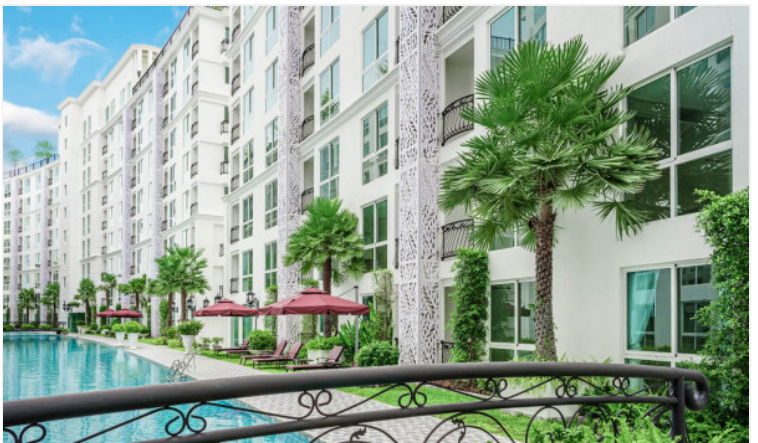

Olympus City Garden - Studio

Pattaya, South Pattaya, Thailand
Reference: 5678

฿1,900,000

1 Bedrooms

1 Bathrooms

Condo

Property Description

The Olympus City Garden is surrounded by outstanding Mediterranean feelings. The styles and themes are based on the wonders of the Parthenon and Mount Olympus of old Greece! The condominium consists of 6 buildings with its own beautiful name as Florence, Apollo, Eden, Barcelona, Delos, and Corsica, a wrap-around pool circling the entire development. It is located at Soi Kor Pai, South Pattaya which is easily accessible to numerous places around. Facilities include swimming pools, steam rooms, jacuzzi, sauna, yoga rooms, open air sky-gym, jogging track, children's play area, cafes, and restaurants.

Photo Gallery

Property Details

- **Property Type:** Condo
- **Location:** Pattaya, South Pattaya, Thailand
- **Internal Area:** 22m²
- **Land Area:** 12800m²
- **Price:** **฿1,900,000**
- **Bedrooms:** 1
- **Bathrooms:** 1

Property Features

- Security
- Gym
- Jacuzzi
- Sauna
- Swimming Pool

Location