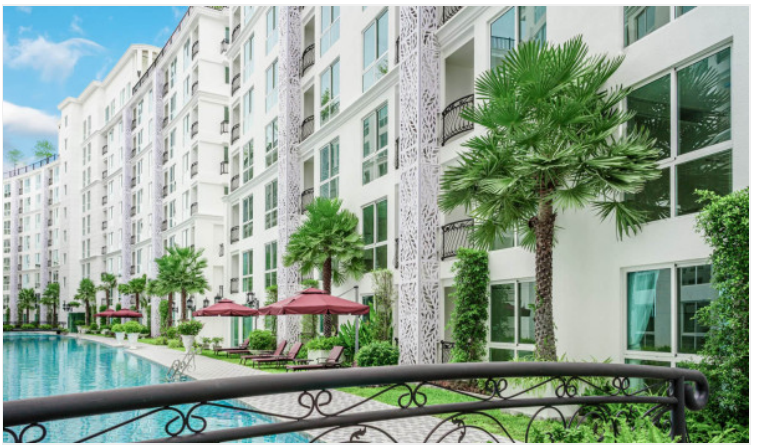

Olympus City Garden - 2 Bed 2 Bath

Pattaya, South Pattaya, Thailand
Reference: 5717

฿3,900,000

2 Bedrooms

2 Bathrooms

Condo

Property Description

The Olympus City Garden is surrounded by outstanding Mediterranean feelings. The styles and themes are based on the wonders of the Parthenon and Mount Olympus of old Greece! The condominium consists of 6 buildings with its own beautiful name as Florence, Apollo, Eden, Barcelona, Delos, and Corsica, a wrap-around pool circling the entire development. It is located at Soi Kor Pai, South Pattaya which is easily accessible to numerous places around. Facilities include swimming pools, steam rooms, jacuzzi, sauna, yoga rooms, open air sky-gym, jogging track, children's play area, cafes, and restaurants.

Photo Gallery

Property Details

- **Property Type:** Condo
- **Location:** Pattaya, South Pattaya, Thailand
- **Internal Area:** 40m²
- **Land Area:** 12800m²
- **Price:** **฿3,900,000**
- **Bedrooms:** 2
- **Bathrooms:** 2

Property Features

- Security
- Gym
- Jacuzzi
- Sauna
- Swimming Pool

Location