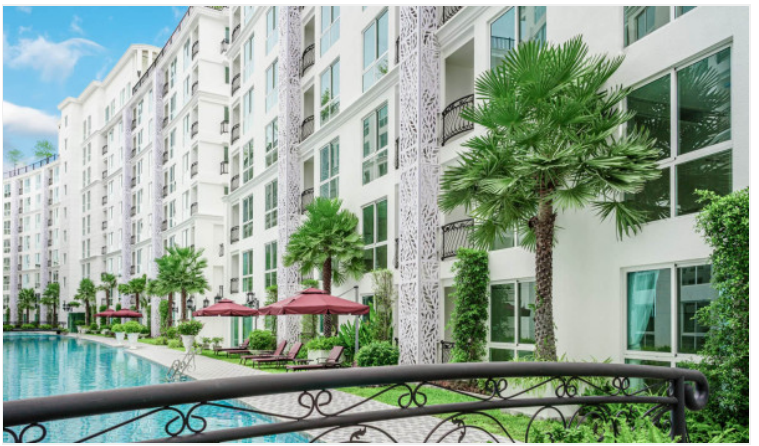

Olympus City Garden - 1 Bed 1 Bath

Pattaya, South Pattaya, Thailand

Reference: 5709

฿2,600,000

1 Bedrooms

1 Bathrooms

Condo

Property Description

The Olympus City Garden is surrounded by outstanding Mediterranean feelings. The styles and themes are based on the wonders of the Parthenon and Mount Olympus of old Greece! The condominium consists of 6 buildings with its own beautiful name as Florence, Apollo, Eden, Barcelona, Delos, and Corsica, a wrap-around pool circling the entire development. It is located at Soi Kor Pai, South Pattaya which is easily accessible to numerous places around. Facilities include swimming pools, steam rooms, jacuzzi, sauna, yoga rooms, open air sky-gym, jogging track, children's play area, cafes, and restaurants.

Photo Gallery

Property Details

- **Property Type:** Condo
- **Location:** Pattaya, South Pattaya, Thailand
- **Internal Area:** 26m²
- **Land Area:** 12800m²
- **Price:** ฿2,600,000
- **Bedrooms:** 1
- **Bathrooms:** 1