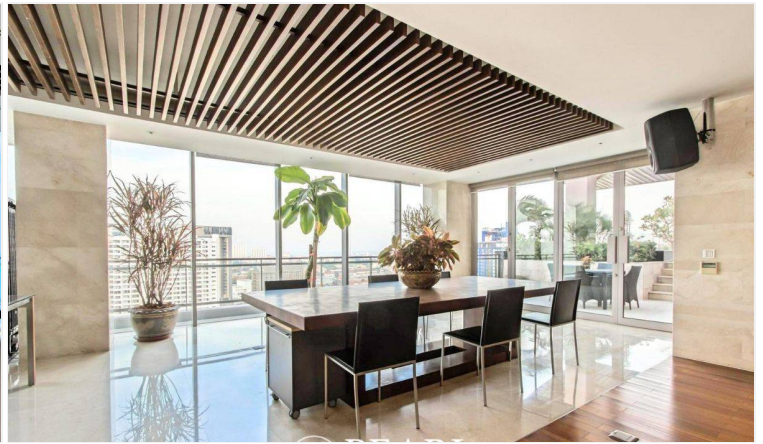

Pearl Property Pattaya

Experience the epitome of luxury in this stunning 954 SqM penthouse located in the prestigious Northshore Pattaya project in Na Kluea, Pattaya. Completed in April 2006, this expansive residence offers five generously sized bedrooms and eight luxurious bathrooms, providing an unparalleled living experience. Every inch of this penthouse exudes sophistication, with high-end fixtures and a tasteful design that enhances its spacious layout. The property boasts sweeping views of the golden coast and breathtaking sunsets from every room, creating an idyllic setting for relaxation or entertaining guests.

Beyond the walls of this exquisite home, the Northshore Pattaya project offers a range of communal facilities within a secure, gated environment, ensuring both comfort and peace of mind. Its prime location puts you close to Pattaya's famous Walking Street and the city's best shopping and dining options, making it the perfect home for those who crave a vibrant lifestyle. This exceptional property is on the market for ฿350,000,000 (฿366,876/SqM), offering a rare opportunity to own a piece of paradise in one of Thailand's most sought-after destinations. Don't miss out on this luxurious penthouse escape—your dream home awaits!

Photo Gallery