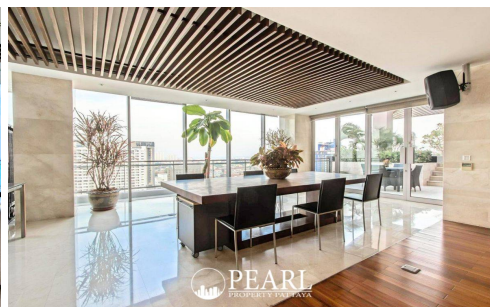

8 Bathrooms