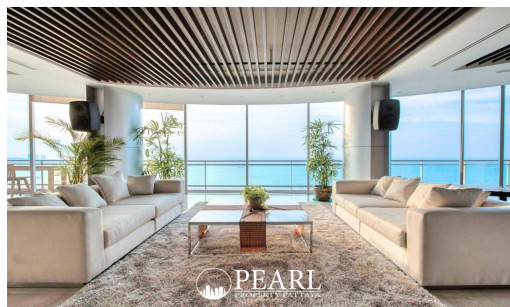

Oceanview Luxe Penthouse at Northshore Pattaya

Pattaya, Bang Lamung, Thailand

Reference: 2542

฿350,000,000

5 Bedrooms