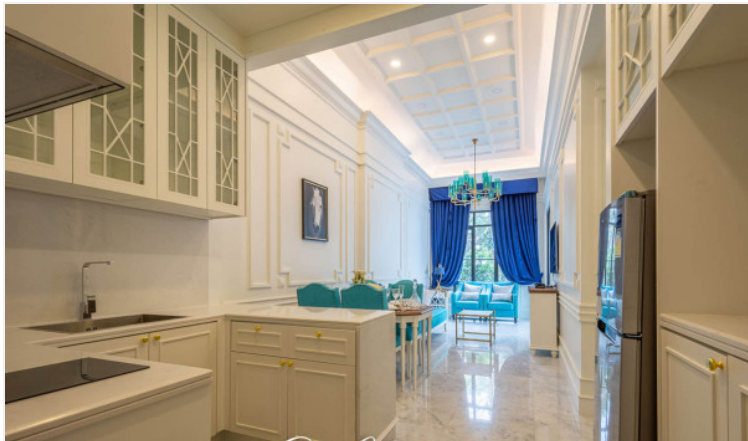

Property Description

Ocean Horizon Beachfron is a low-rise condominium, located in a top location at Na Jomtien Soi 10 which is close to potential locations such as Tutu Beach, Bacco Beach, Cave Beach Club, The Glasshouse & Alexa Beach Club, Cartoon Network Amazone, and Nong Nooch Garden. It's outstanding with a unique contemporary design with various unit types that completely respond to your living styles. Facilities offer include beach access, infinity-edge pool, wave pool, water park, kid's playground, sky jacuzzi, sky jogging track, and 3 clubhouses.

Photo Gallery