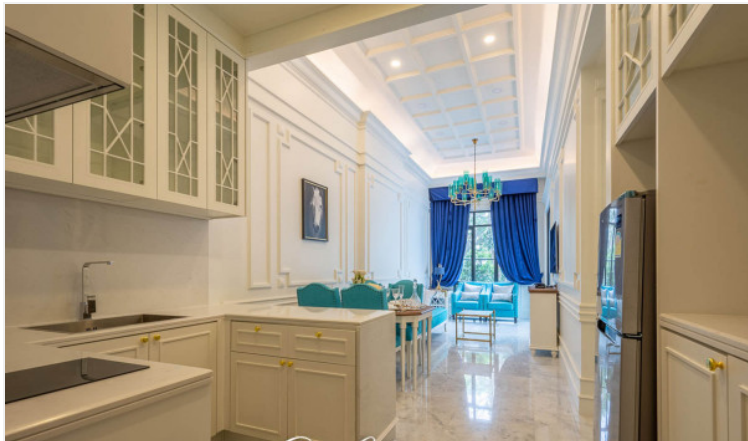

Property Description

Ocean Horizon Beachfront is a low-rise condominium, located in a top location at Na Jomtien Soi 10 which is close to potential locations such as Tutu Beach, Bacco Beach, Cave Beach Club, The Glasshouse & Alexa Beach Club, Cartoon Network Amazone, and Nong Nooch Garden. It's outstanding with a unique contemporary design with various unit types that completely respond to your living styles. Facilities offer include beach access, infinity-edge pool, wave pool, water park, kid's playground, sky jacuzzi, sky jogging track, and 3 clubhouses.

Photo Gallery