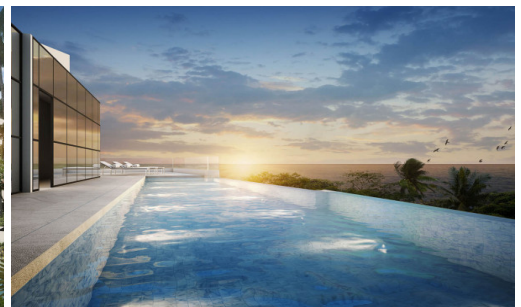

Ocean Horizon - 1 Bed 1 Bath with Pool Access

Pattaya, Na Jomtien, Thailand

Reference: 11431

฿11,866,000

Condo