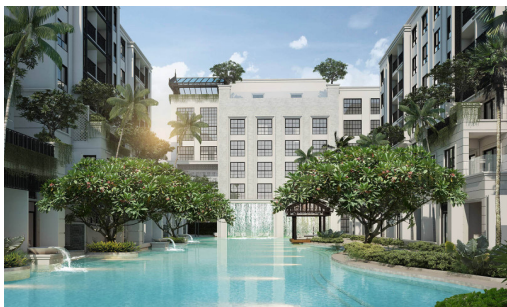

Ocean Horizon - 1 Bed 1 Bath with Pool Access

Pattaya, Na Jomtien, Thailand

Reference: 11431

฿11,866,000

1 Bedrooms