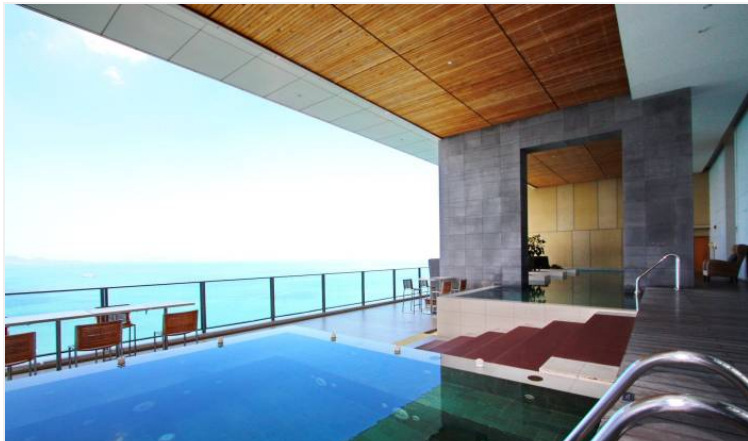

Northpoint

Pattaya, Bang Lamung, Thailand
Reference: 288

฿50,000

1 Bedrooms

0 Bathrooms

Condo

Property Description

Introduction: Welcome to Northpoint, the epitome of luxury living in Pattaya. Towering majestically along the serene Wongamat Beach, Northpoint offers a unique blend of modern sophistication and tranquil beachside living.

Property Details: Northpoint features two magnificent towers, soaring into the sky with contemporary architecture. The project offers a range of units, from cozy one-bedroom apartments to expansive multi-bedroom penthouses. Each unit is designed with a focus on space, light, and functionality, boasting high-quality finishes and panoramic windows that offer stunning sea views.

Condition and Amenities: This prestigious development is not only aesthetically pleasing but also boasts an array of world-class amenities. Residents can enjoy two large swimming pools, a state-of-the-art fitness center, lush gardens, and a children's play area. The project also offers direct beach access, ensuring a private and exclusive beach experience.

Property Details

- **Property Type:** Condo
- **Location:** Pattaya, Bang Lamung, Thailand
- **Land Area:** 19200m²
- **Price:** ฿50,000
- **Bedrooms:** 1
- **Bathrooms:** 0

Property Features

- Security
- Gym
- Jacuzzi
- Sauna
- Swimming Pool
- Tennis Court
- Air Conditioning
- Balcony
- Car Park
- Electricity
- Integral Kitchen
- Internet
- Alarm
- Children's Area
- Concierge
- Guardhouse
- Lift
- Equipped Kitchen
- Library