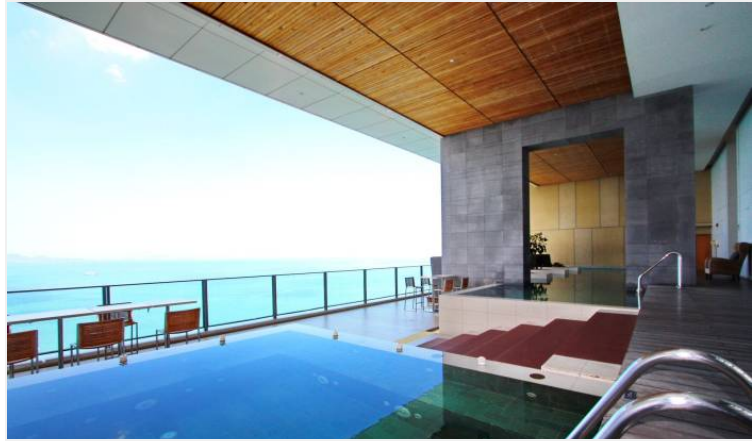

Introduction: Welcome to Northpoint, the epitome of luxury living in Pattaya. Towering majestically along the serene Wongamat Beach, Northpoint offers a unique blend of modern sophistication and tranquil beachside living.

Property Details: Northpoint features two magnificent towers, soaring into the sky with contemporary architecture. The project offers a range of units, from cozy one-bedroom apartments to expansive multi-bedroom penthouses. Each unit is designed with a focus on space, light, and functionality, boasting high-quality finishes and panoramic windows that offer stunning sea views.

Condition and Amenities: This prestigious development is not only aesthetically pleasing but also boasts an array of world-class amenities. Residents can enjoy two large swimming pools, a state-of-the-art fitness center, lush gardens, and a children's play area. The project also offers direct beach access, ensuring a private and exclusive beach experience.

Property Details

- **Property Type:** Condo
- **Location:** Pattaya, Bang Lamung, Thailand
- **Land Area:** 19200m²
- **Price:** ฿50,000
- **Bedrooms:** 1
- **Bathrooms:** 0

Property Features

- Security
- Gym
- Jacuzzi
- Sauna
- Swimming Pool
- Tennis Court
- Air Conditioning
- Balcony
- Car Park
- Electricity
- Integral Kitchen
- Internet
- Alarm
- Children's Area
- Concierge
- Guardhouse
- Lift
- Equipped Kitchen
- Library