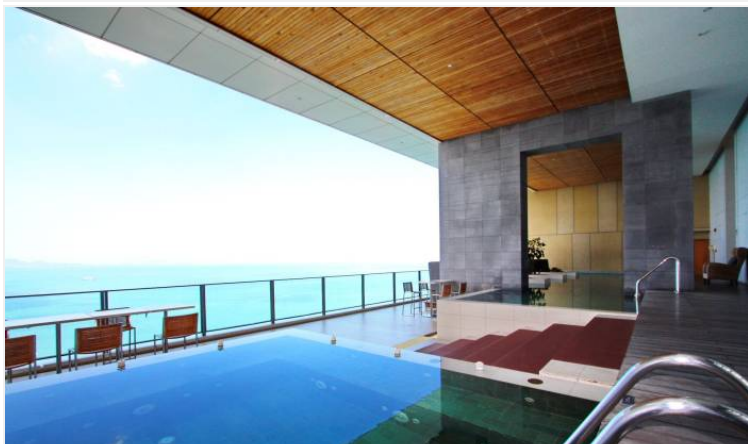

Photo Gallery