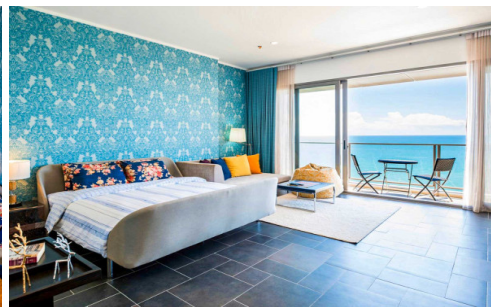

Northpoint - Studio Sea View (21st floor)

Pattaya, Na Kluea, Thailand

Reference: 12552

฿7,000,000

1 Bedrooms

1 Bathrooms

Condo

Property Description

An elegant high-rise condominium consists of 2 buildings, 54 floors, and 376 units. The project stands on the shoreline in Naklua, providing magnificent sea views from your own balcony. With the beach access within just 400 meters distance, you can enjoy the private beach and enjoy the true relaxation. This unit is located in Building B on the 21st floor with a space of 52 sqm., which gives you a fully furnished and fully equipped. Get relaxing with all key provided facilities including a swimming pool, fully equipped gym, and tennis court

Photo Gallery

Property Details

- **Property Type:** Condo
- **Location:** Pattaya, Na Kluea, Thailand
- **Internal Area:** 52m²
- **Land Area:** 0m²
- **Price:** ฿7,000,000
- **Bedrooms:** 1
- **Bathrooms:** 1