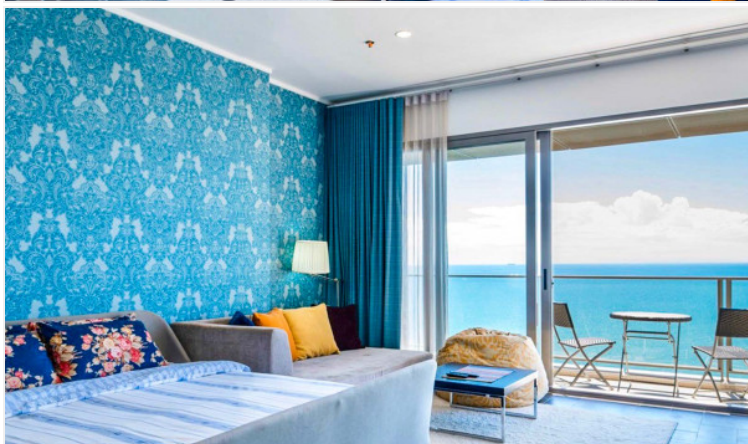

Northpoint - Studio Sea View (21st floor)

Pattaya, Na Kluea, Thailand

Reference: 12552

฿7,000,000

1 Bedrooms

1 Bathrooms

Condo

Property Description

An elegant high-rise condominium consists of 2 buildings, 54 floors, and 376 units. The project stands on the shoreline in Naklua, providing magnificent sea views from your own balcony. With the beach access within just 400 meters distance, you can enjoy the private beach and enjoy the true relaxation. This unit is located in Building B on the 21st floor with a space of 52 sqm., which gives you a fully furnished and fully equipped. Get relaxing with all key provided facilities including a swimming pool, fully equipped gym, and tennis court

Photo Gallery

Property Details

- **Property Type:** Condo
- **Location:** Pattaya, Na Kluea, Thailand
- **Internal Area:** 52m²
- **Land Area:** 0m²
- **Price:** ฿7,000,000
- **Bedrooms:** 1
- **Bathrooms:** 1