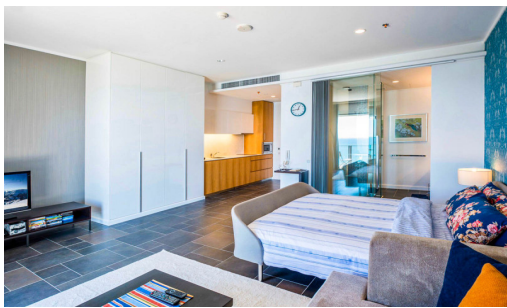

Northpoint - Studio Sea View (21st floor)

Pattaya, Na Kluea, Thailand

Reference: 12552

฿7,000,000

1 Bedrooms

1 Bathrooms

Condo

Property Description

An elegant high-rise condominium consists of 2 buildings, 54 floors, and 376 units. The project stands on the shoreline in Naklua, providing magnificent sea views from your own balcony. With the beach access within just 400 meters distance, you can enjoy the private beach and enjoy the true relaxation. This unit is located in Building B on the 21st floor with a space of 52 sqm., which gives you a fully furnished and fully equipped. Get relaxing with all key provided facilities including a swimming pool, fully equipped gym, and tennis court

Photo Gallery

Property Details

- **Property Type:** Condo
- **Location:** Pattaya, Na Kluea, Thailand
- **Internal Area:** 52m²
- **Land Area:** 0m²
- **Price:** ฿7,000,000
- **Bedrooms:** 1
- **Bathrooms:** 1