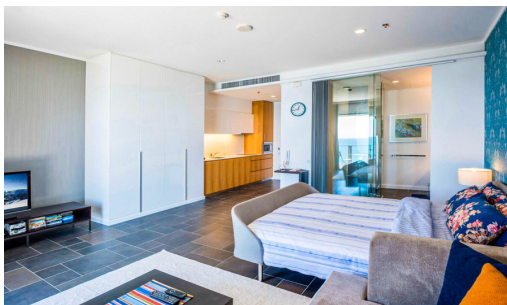

Northpoint - Studio Sea View (21st floor)

Pattaya, Na Kluea, Thailand

Reference: 12552

฿7,000,000

1 Bedrooms

1 Bathrooms

Condo

Property Description

An elegant high-rise condominium consists of 2 buildings, 54 floors, and 376 units. The project stands on the shoreline in Naklua, providing magnificent sea views from your own balcony. With the beach access within just 400 meters distance, you can enjoy the private beach and enjoy the true relaxation. This unit is located in Building B on the 21st floor with a space of 52 sqm., which gives you a fully furnished and fully equipped. Get relaxing with all key provided facilities including a swimming pool, fully equipped gym, and tennis court

Photo Gallery

Property Details

- **Property Type:** Condo
- **Location:** Pattaya, Na Kluea, Thailand
- **Internal Area:** 52m²
- **Land Area:** 0m²
- **Price:** ฿7,000,000
- **Bedrooms:** 1
- **Bathrooms:** 1