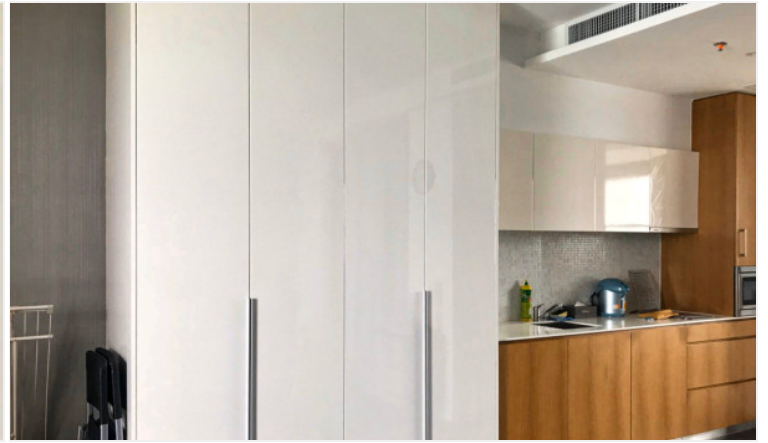

An elegant high-rise condominium consists of 2 buildings, 54 floors, and 376 units. The project stands on the shoreline in Naklua, providing magnificent sea views from your own balcony. With the beach access within just 400 meters distance, you can enjoy the private beach and enjoy the true relaxation. This unit is located in Building B on the 21st floor with a space of 52 sqm., which gives you a fully furnished and fully equipped. Get relaxing with all key provided facilities including a swimming pool, fully equipped gym, and tennis court

Photo Gallery

Property Details

- **Property Type:** Condo
- **Location:** Pattaya, Na Kluea, Thailand
- **Internal Area:** 52m²
- **Land Area:** 0m²
- **Price:** ฿7,000,000
- **Bedrooms:** 1
- **Bathrooms:** 1