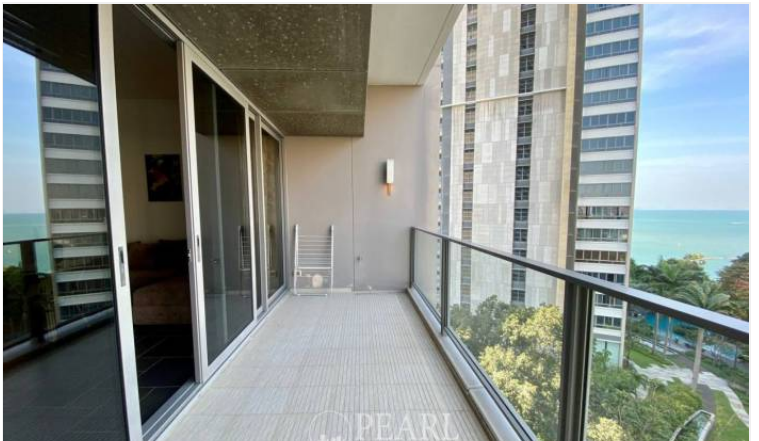

Northpoint Beachfront - 1 bed, 1 bath (8th floor)

Pattaya, Bang Lamung, Thailand

Reference: 5967

฿9,499,000

1 Bedrooms

1 Bathrooms

Condo

Property Description

An elegant high-rise condominium consists of 2 buildings, 54 floors, and 376 units. The project stands on the shoreline in Naklua, providing magnificent sea views from your own balcony. With the beach access within just 400 meters distance, you can enjoy the private beach and enjoy the true relaxation. This unit is located in Building B on the 8th floor with a space of 81 sqm., which gives you a fully furnished and fully equipped. Get relaxing with all key provided facilities including a swimming pool, fully equipped gym, and tennis court

Photo Gallery

Property Details

- **Property Type:** Condo
- **Location:** Pattaya, Bang Lamung, Thailand
- **Internal Area:** 81m²
- **Price:** ฿9,499,000
- **Bedrooms:** 1
- **Bathrooms:** 1

Location