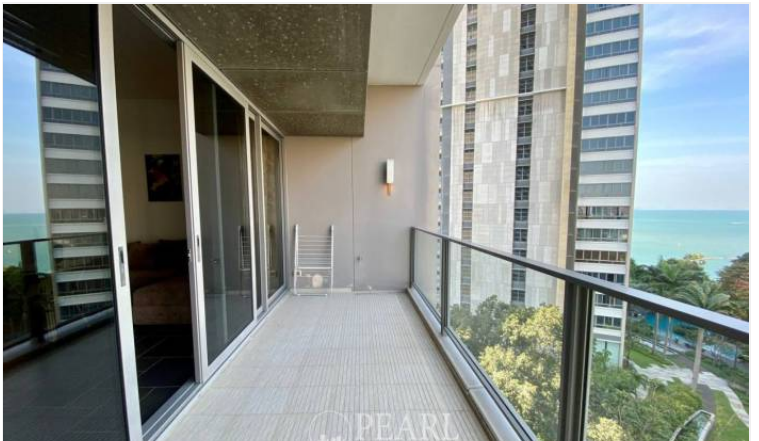

# Northpoint Beachfront - 1 bed, 1 bath (8th floor)

Pattaya, Bang Lamung, Thailand

Reference: 5967

# Property Description

---

An elegant high-rise condominium consists of 2 buildings, 54 floors, and 376 units. The project stands on the shoreline in Naklua, providing magnificent sea views from your own balcony. With the beach access within just 400 meters distance, you can enjoy the private beach and enjoy the true relaxation. This unit is located in Building B on the 8th floor with a space of 81 sqm., which gives you a fully furnished and fully equipped. Get relaxing with all key provided facilities including a swimming pool, fully equipped gym, and tennis court