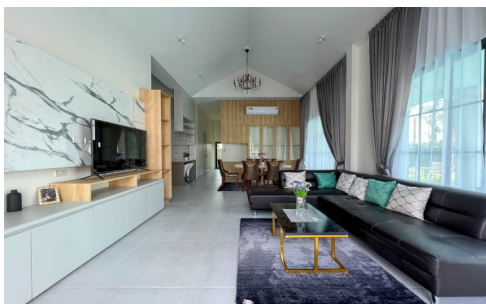

Nordic Style House for Sale in East Pattaya - 3bed 4 bath

Pattaya, East Pattaya, Thailand

Reference: 19961

฿9,900,000

3 Bedrooms

4 Bathrooms

Villa

Property Description

Great location and quiet area! This newly built with Nordic style located in Mabprachan East Pattaya area, easy access to main road 36, just 3 minutes to Mabprachan lake, 15 minutes to Pattaya city and Jomtien, close to many shop and restaurants. This house setting on 640 Sq.m of land, 150 Sq.m of living area, comes full furnished, European kitchen, dining area, living area and private swimming pool.