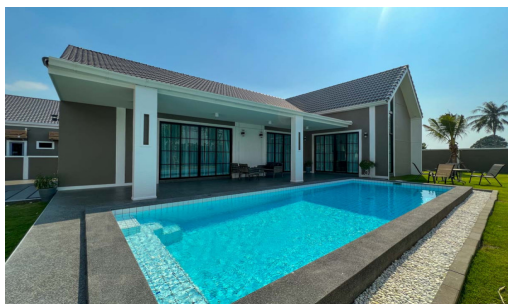

Nordic Style House for Sale in East Pattaya - 3bed 4 bath

Pattaya, East Pattaya, Thailand

Reference: 19961

฿9,900,000

3 Bedrooms

4 Bathrooms

Villa

Property Description

Great location and quiet area! This newly built with Nordic style located in Mabprachan East Pattaya area, easy access to main road 36, just 3 minutes to Mabprachan lake, 15 minutes to Pattaya city and Jomtien, close to many shop and restaurants. This house setting on 640 Sq.m of land, 150 Sq.m of living area, comes full furnished, European kitchen, dining area, living area and private swimming pool.

Photo Gallery

Property Details

- **Property Type:** Villa
- **Location:** Pattaya, East Pattaya, Thailand
- **Internal Area:** 150m²
- **Land Area:** 640m²
- **Price:** ~~฿~~**9,900,000**
- **Bedrooms:** 3
- **Bathrooms:** 4

Property Features

- Swimming Pool
- Air Conditioning
- Car Park
- Electricity

Location