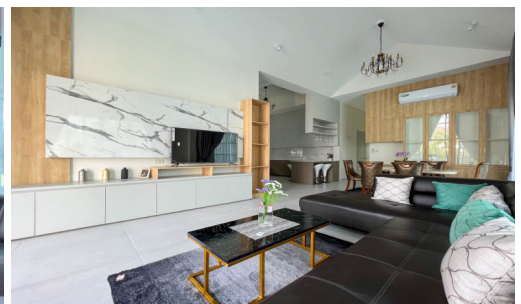

Nordic Style House for Sale in East Pattaya - 3bed 4 bath

Pattaya, East Pattaya, Thailand

Reference: 19961

฿9,900,000

3 Bedrooms

4 Bathrooms

Villa

Property Description

Great location and quiet area! This newly built with Nordic style located in Mabprachan East Pattaya area, easy access to main road 36, just 3 minutes to Mabprachan lake, 15 minutes to Pattaya city and Jomtien, close to many shop and restaurants. This house setting on 640 Sq.m of land, 150 Sq.m of living area, comes full furnished, European kitchen, dining area, living area and private swimming pool.

Photo Gallery

Property Details

- **Property Type:** Villa
- **Location:** Pattaya, East Pattaya, Thailand
- **Internal Area:** 150m²
- **Land Area:** 640m²
- **Price:** ~~฿~~**9,900,000**
- **Bedrooms:** 3
- **Bathrooms:** 4