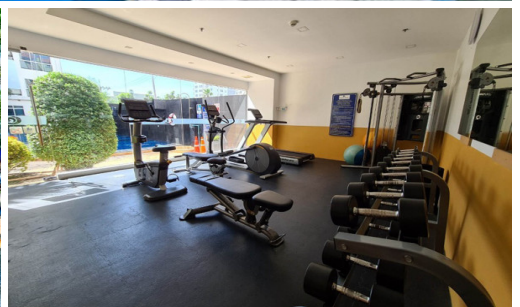

Nam Talay - 1 Bed 1 Bath Pool View (8th floor)

Pattaya, Na Jomtien, Thailand

Reference: 12213

฿1,900,000

1 Bedrooms

1 Bathrooms

Condo