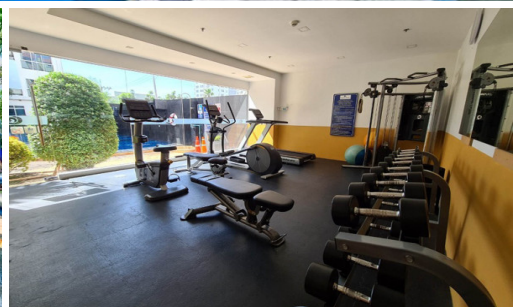

Nam Talay - 1 Bed 1 Bath Pool View (8th floor)

Pattaya, Na Jomtien, Thailand

Reference: 12213

฿1,900,000

1 Bedrooms

1 Bathrooms

Condo