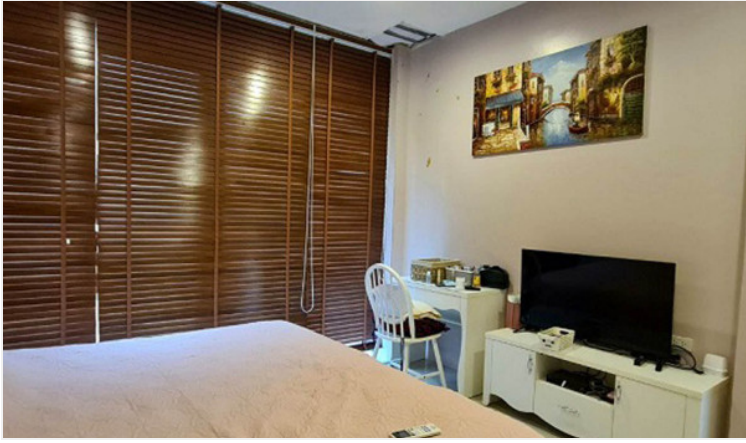

Mountain Village is designed in a modern style, located in the southern part of Pattaya in the prestigious area of Silver Lake. It was here that one of the most beautiful stretches of natural water reservoirs in Thailand. This area is located and decorated with lush vineyards which merged harmoniously into the surrounding landscape. You can reach downtown Pattaya in 15 minutes of driving. Many shops, restaurants, beauty salons, hospitals, and prestigious schools are around the project within walking distance.

Photo Gallery

Property Details

- **Property Type:** Villa
- **Location:** Pattaya, Na Jomtien, Thailand
- **Internal Area:** 385m²
- **Land Area:** 544m²
- **Price:** ฿5,600,000
- **Bedrooms:** 5
- **Bathrooms:** 5