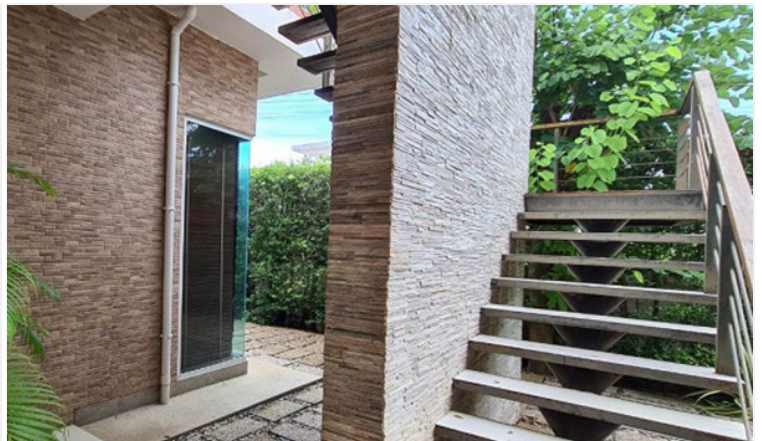

Property Description

Mountain Village is designed in a modern style, located in the southern part of Pattaya in the prestigious area of Silver Lake. It was here that one of the most beautiful stretches of natural water reservoirs in Thailand. This area is located and decorated with lush vineyards which merged harmoniously into the surrounding landscape. You can reach downtown Pattaya in 15 minutes of driving. Many shops, restaurants, beauty salons, hospitals, and prestigious schools are around the project within walking distance.

Photo Gallery