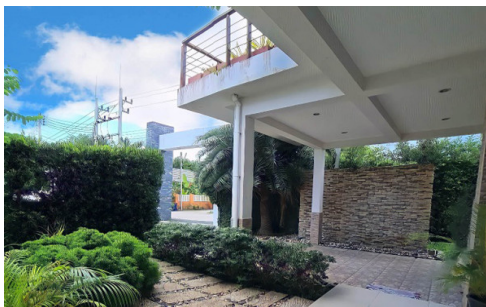

5 Bathrooms